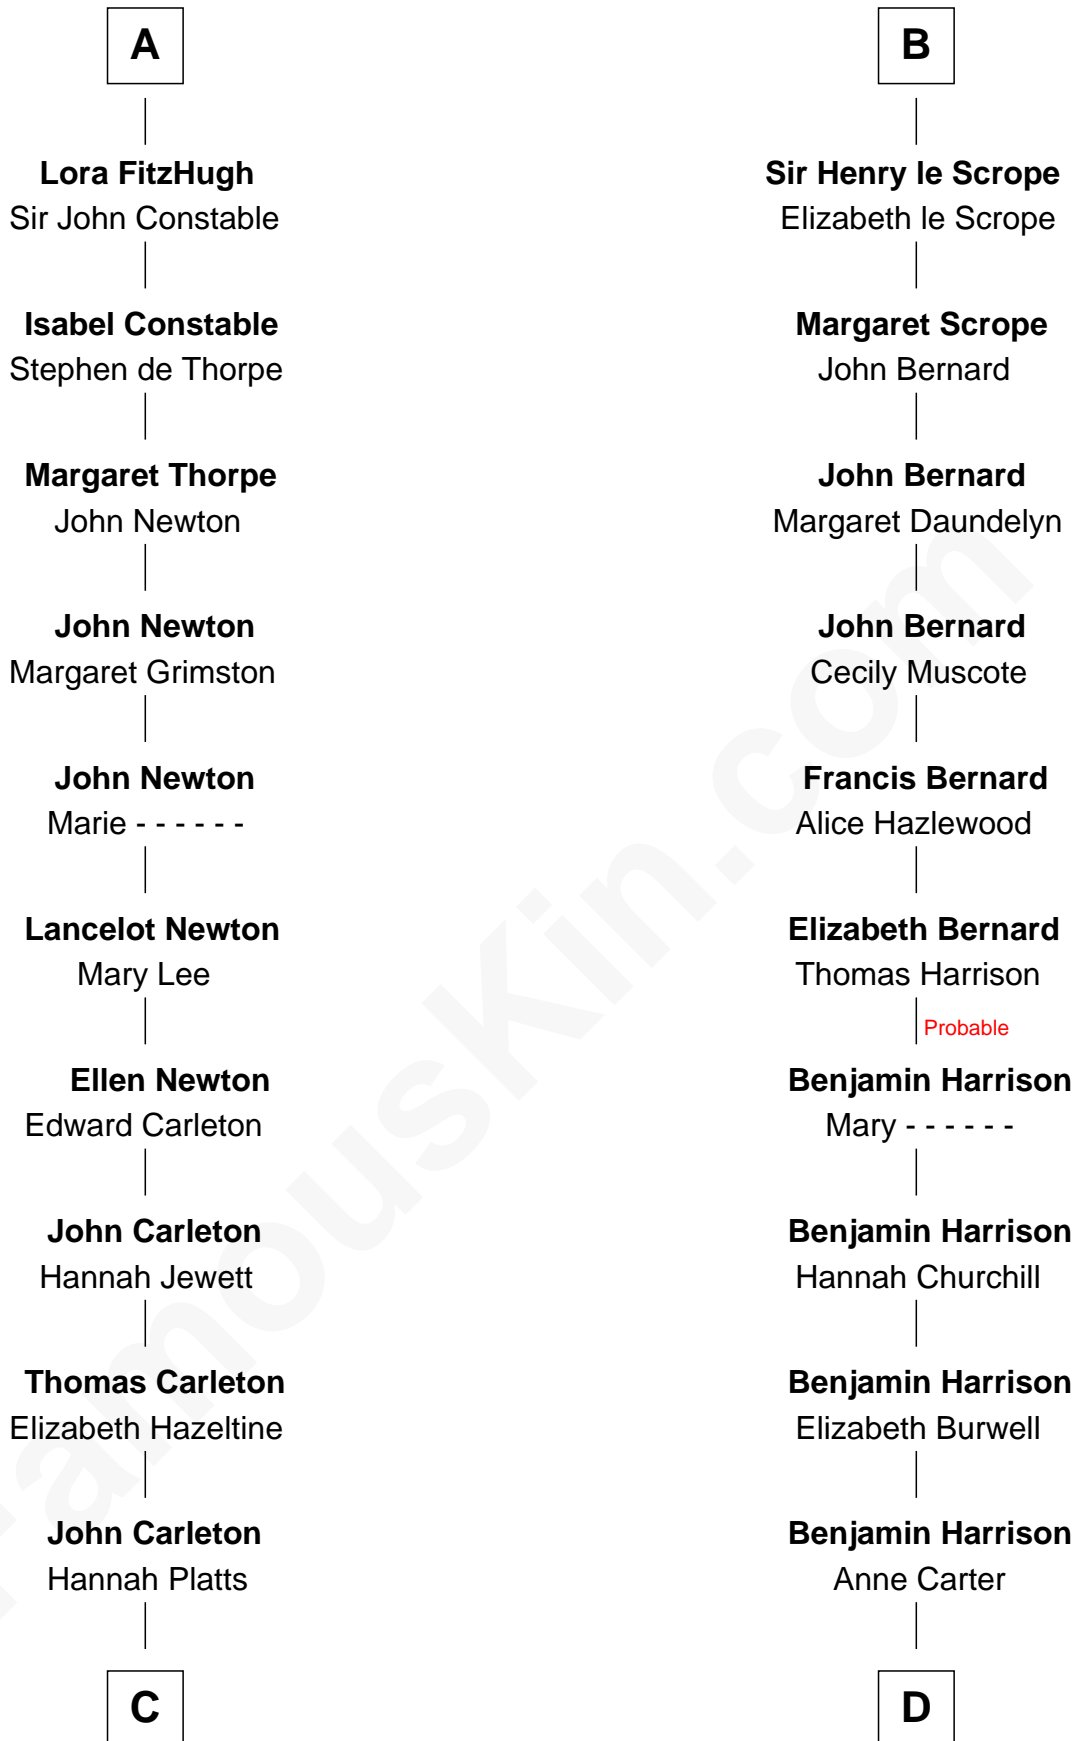

## Relationship Chart of

**Charles A. Pillsbury**

*Co-Founder of C.A. Pillsbury Co.*

18th cousin 2 times removed of

**William Henry Harrison**

*9th U.S. President*

**Sir William Longespee**

Ela of Salisbury

**C**

**Moses Carleton**  
Margaret Sprake

**Henry Carleton**  
Polly Greeley

**Margaret Sprague Carleton**  
George Alfred Pillsbury

**Charles A. Pillsbury**  
*Co-Founder of C.A. Pillsbury Co.*

**D**

**Benjamin Harrison**  
Elizabeth Bassett

**William Henry Harrison**  
*9th U.S. President*

FamousKin.com