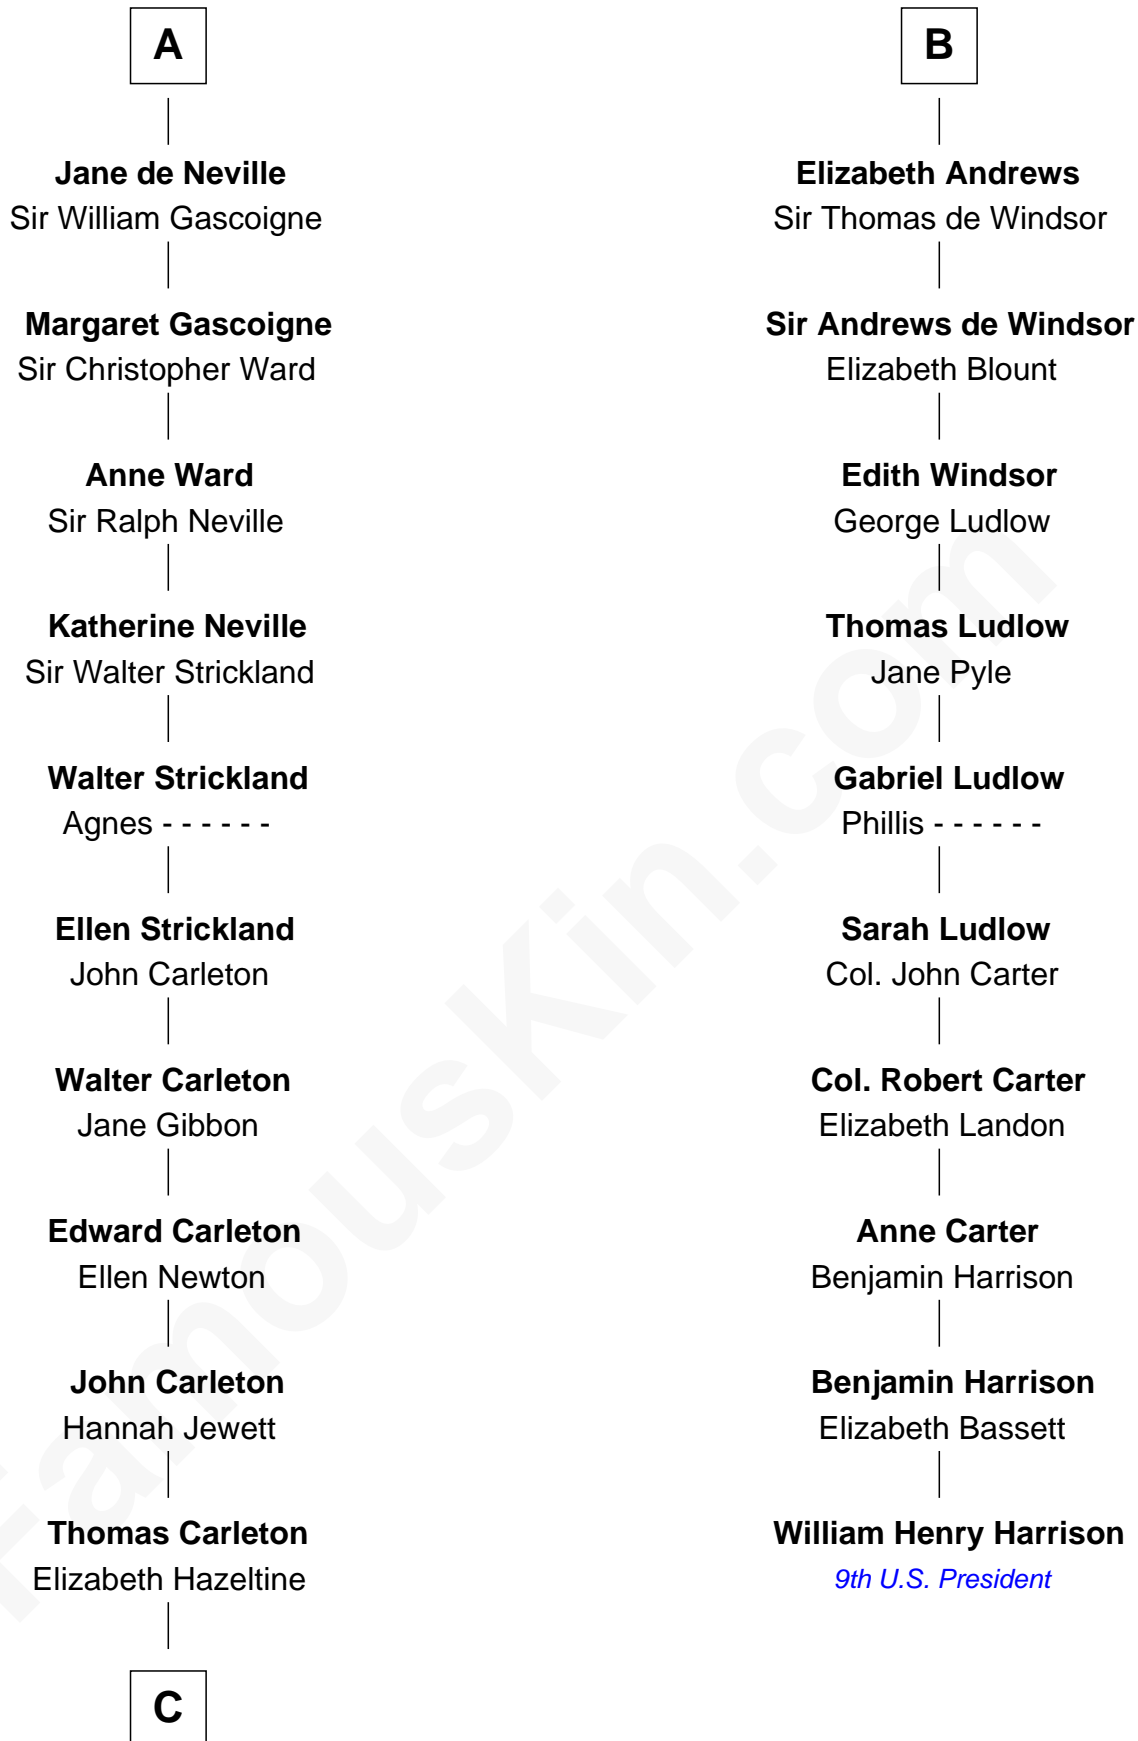

FamousKin.com Relationship Chart of

Charles A. Pillsbury

Co-Founder of C.A. Pillsbury Co.

16th cousin 5 times removed of

William Henry Harrison

9th U.S. President

Ferdinand III, King of Castile

Joanna of Ponthieu

C

—
John Carleton
Hannah Platts

—
Moses Carleton
Margaret Sprake

—
Henry Carleton
Polly Greeley

—
Margaret Sprague Carleton
George Alfred Pillsbury

—
Charles A. Pillsbury
Co-Founder of C.A. Pillsbury Co.

FamousKin.com