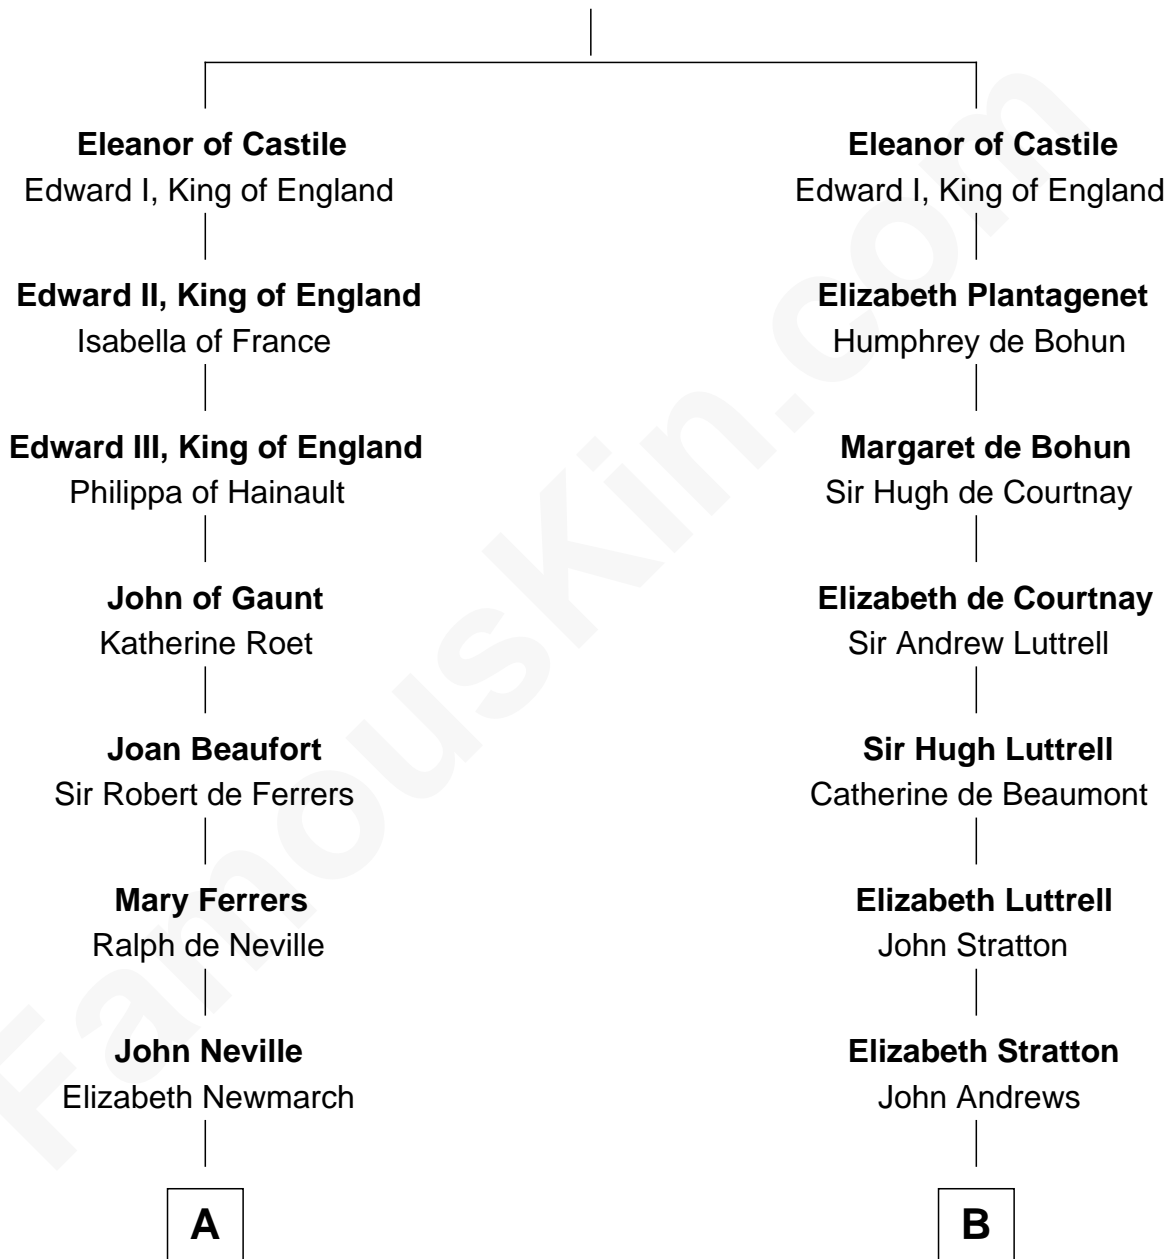

FamousKin.com Relationship Chart of

Charles A. Pillsbury

Co-Founder of C.A. Pillsbury Co.

16th cousin 5 times removed of

William Henry Harrison

9th U.S. President

Ferdinand III, King of Castile

Joanna of Ponthieu

C

—
John Carleton
Hannah Platts

—
Moses Carleton
Margaret Sprake

—
Henry Carleton
Polly Greeley

—
Margaret Sprague Carleton
George Alfred Pillsbury

—
Charles A. Pillsbury
Co-Founder of C.A. Pillsbury Co.

FamousKin.com