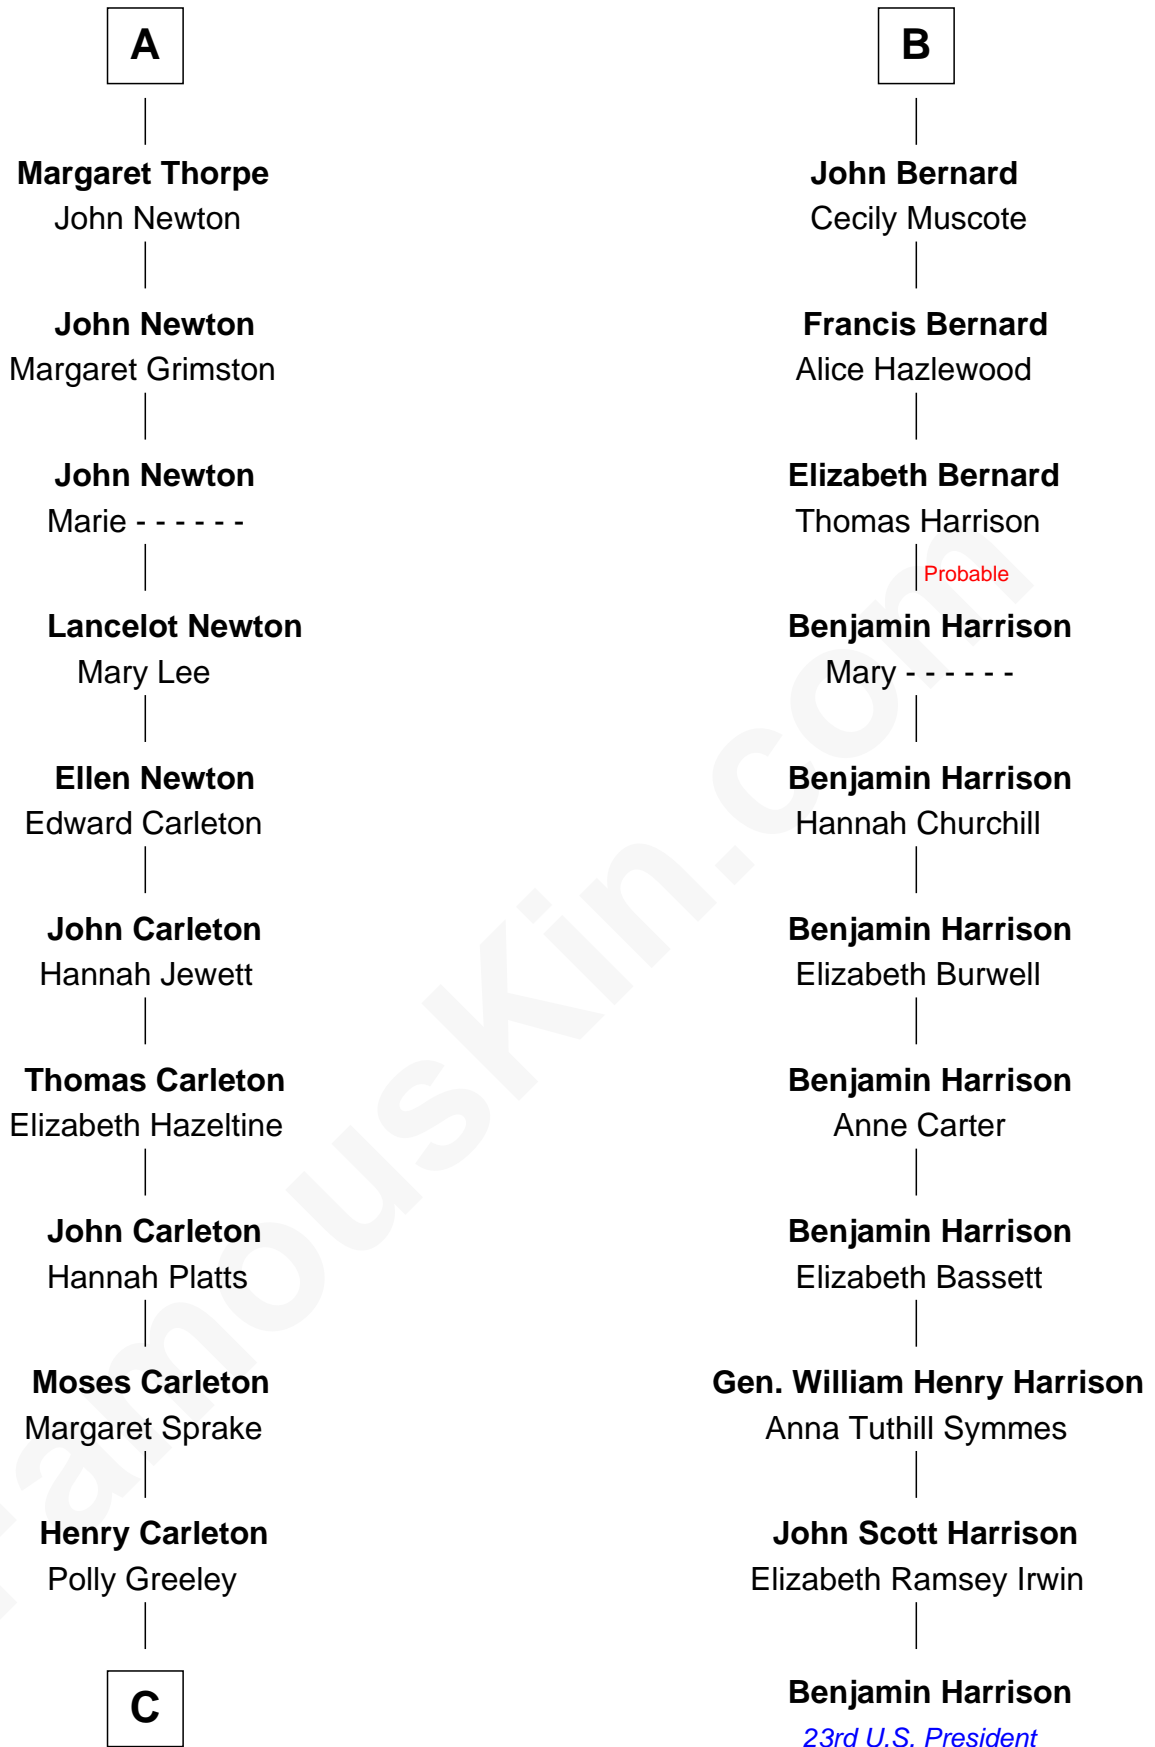

FamousKin.com

Relationship Chart of

Charles A. Pillsbury

Co-Founder of C.A. Pillsbury Co.

17th cousin 1 time removed of

Benjamin Harrison

23rd U.S. President

Sir William le Scrope
Constance of Newsham

Sir Geoffrey le Scrope

Ivetta de Ros

Henry Scrope

Joan - - - - -

Joan Scrope

Henry Fitzhugh

Henry FitzHugh

Elizabeth Grey

Margaret - - - - -

Sir Richard Scrope

Blanche de la Pole

Roger Scrope

Margaret Tiptoft

Sir Richard Scrope

Margaret de Neville

Sir Henry le Scrope

Elizabeth le Scrope

Margaret Scrope

John Bernard

John Bernard

Margaret Daundelyn

B

C

—
Margaret Sprague Carleton