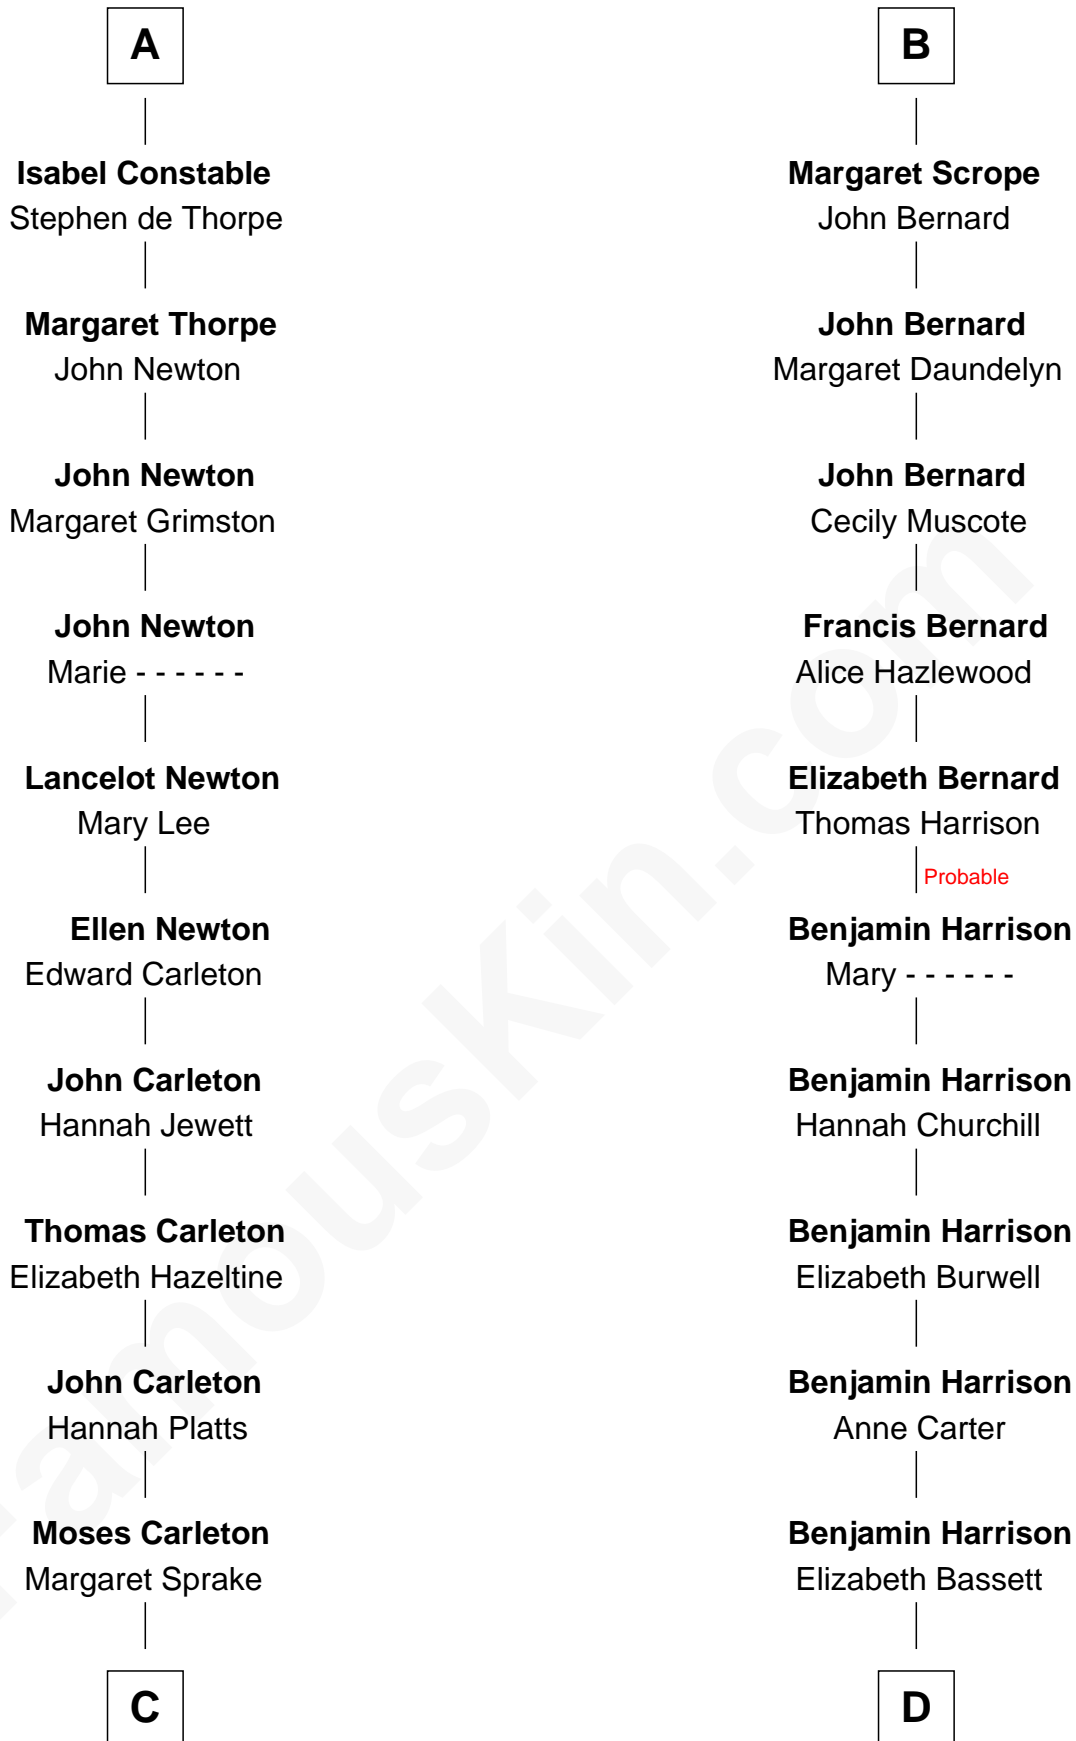

FamousKin.com Relationship Chart of

Charles A. Pillsbury

Co-Founder of C.A. Pillsbury Co.

19th cousin of

Benjamin Harrison

23rd U.S. President

Sir William de Ros

Lucy FitzPiers

Sir William de Ros

Eustache Fitz Ralph

Ivetta de Ros

Sir Geoffrey le Scrope

Henry Scrope

Joan - - - - -

Joan Scrope

Henry Fitzhugh

Henry FitzHugh

Elizabeth Grey

Sir William FitzHugh

Margery Willoughby

Lora FitzHugh

Sir John Constable

A

Sir Robert de Ros

Stephen le Scrope

John le Scrope

Elizabeth Chaworth

Elizabeth le Scrope

Sir Henry le Scrope

B

FamousKin.com