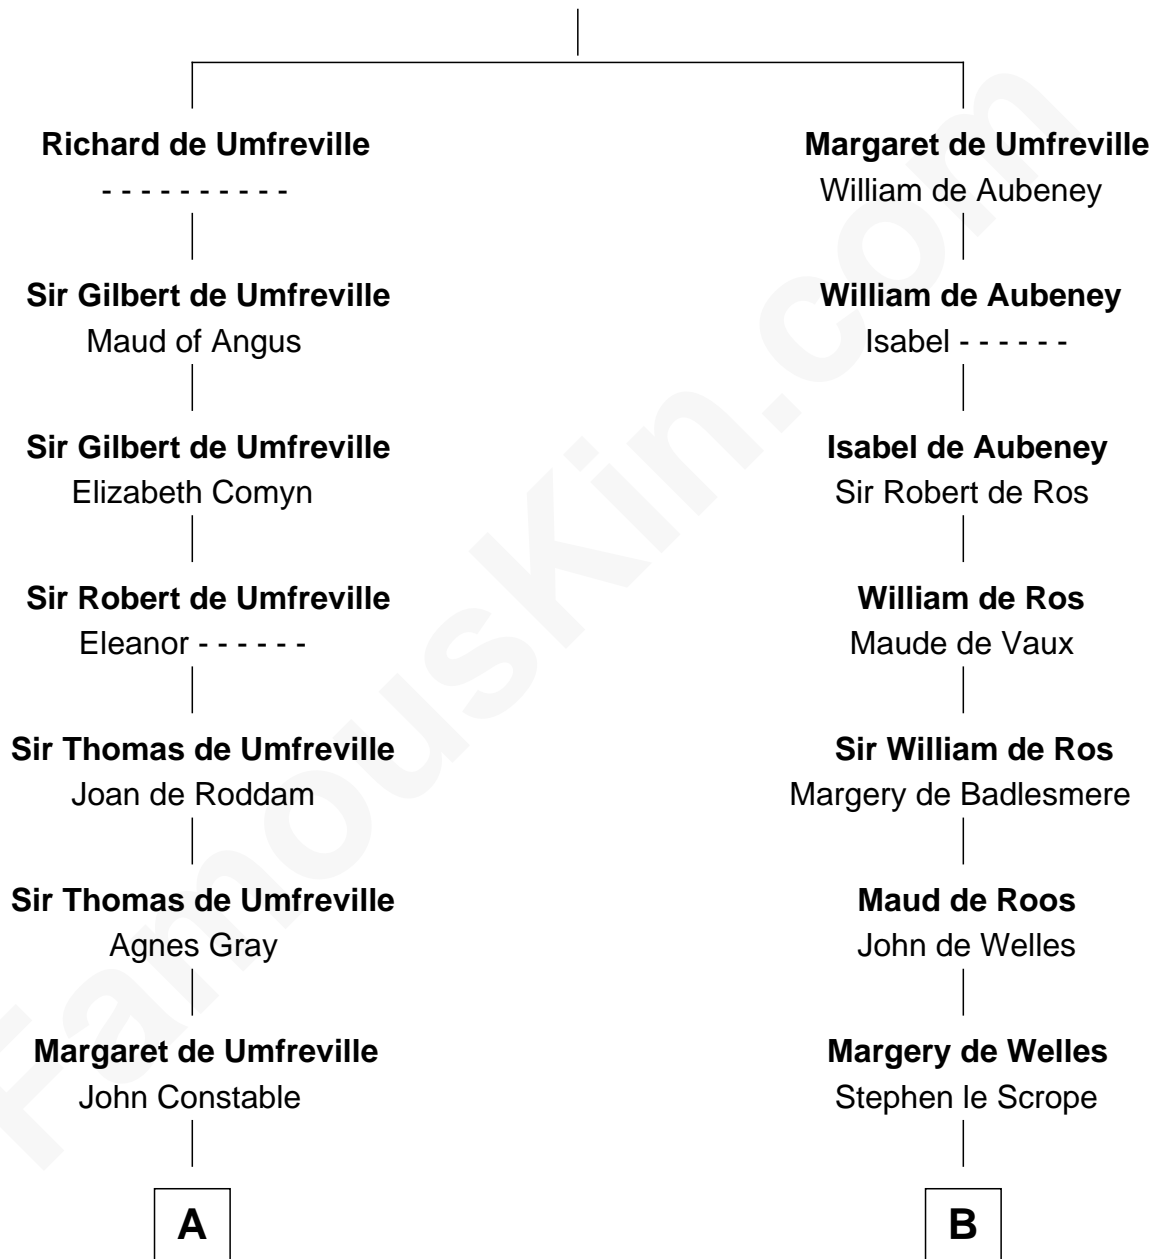

# FamousKin.com Relationship Chart of

**Charles A. Pillsbury**

*Co-Founder of C.A. Pillsbury Co.*

20th cousin 1 time removed of

**Benjamin Harrison**

*23rd U.S. President*

**Sir Odinel de Umfreville**

Alice de Lucy

**C**

**Moses Carleton**  
Margaret Sprake

**Henry Carleton**  
Polly Greeley

**Margaret Sprague Carleton**  
George Alfred Pillsbury

**Charles A. Pillsbury**  
*Co-Founder of C.A. Pillsbury Co.*

**D**

**Benjamin Harrison**  
Anne Carter

**Benjamin Harrison**  
Elizabeth Bassett

**Gen. William Henry Harrison**  
Anna Tuthill Symmes

**John Scott Harrison**  
Elizabeth Ramsey Irwin

**Benjamin Harrison**  
*23rd U.S. President*

FamousKin.com