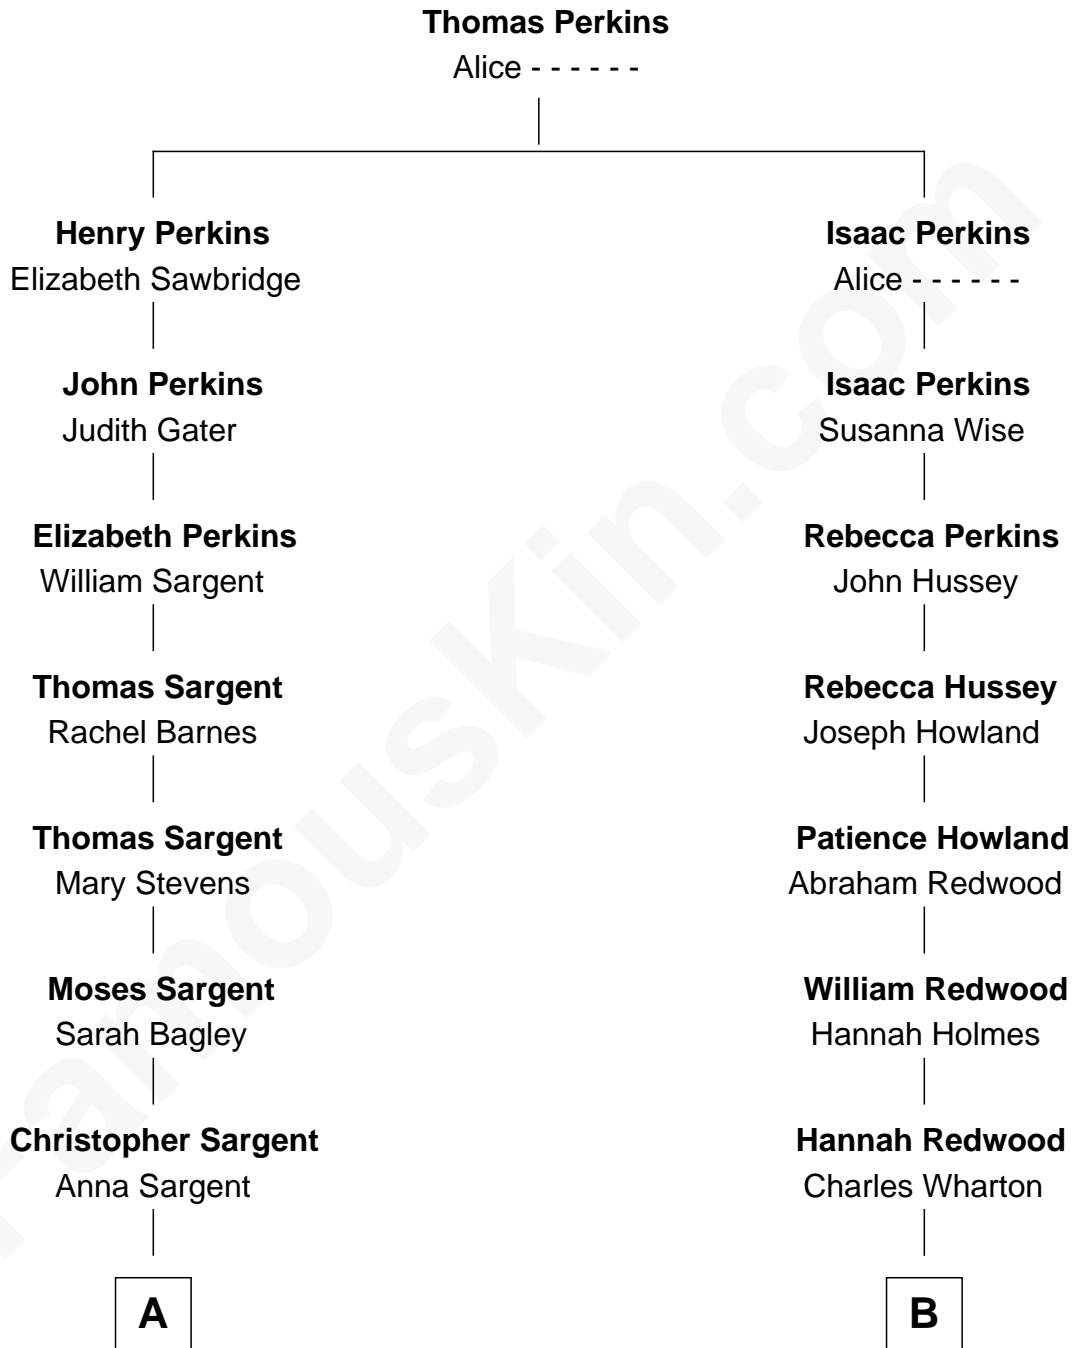

## Relationship Chart of

**Charles A. Pillsbury**

*Co-Founder of C.A. Pillsbury Co.*

8th cousin 2 times removed of

**Joseph Wharton**

*Founder of the Wharton School of Business*

**A**

**Dorothy Sargent**

Joseph Greeley

**Polly Greeley**

Henry Carleton

**Margaret Sprague Carleton**

George Alfred Pillsbury

**Charles A. Pillsbury**

*Co-Founder of C.A. Pillsbury Co.*

**B**