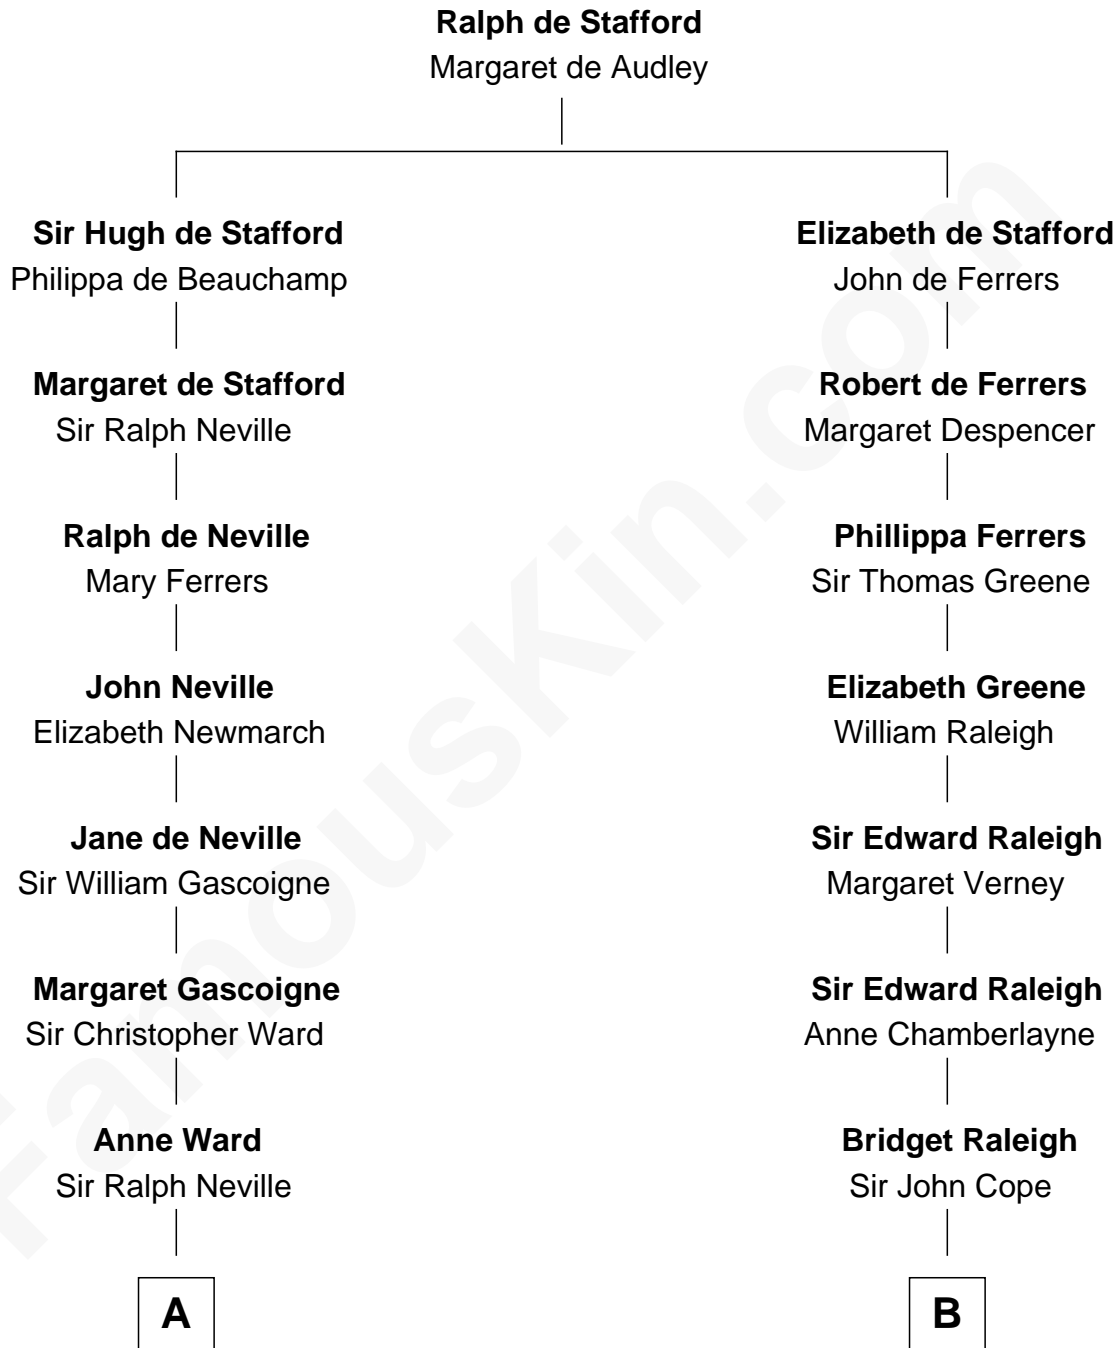

FamousKin.com

Relationship Chart of

Charles A. Pillsbury

Co-Founder of C.A. Pillsbury Co.

16th cousin 2 times removed of

Joseph Wharton

Founder of the Wharton School of Business

C

—
Margaret Sprague Carleton

George Alfred Pillsbury

—
Charles A. Pillsbury

Co-Founder of C.A. Pillsbury Co.

FamousKin.com