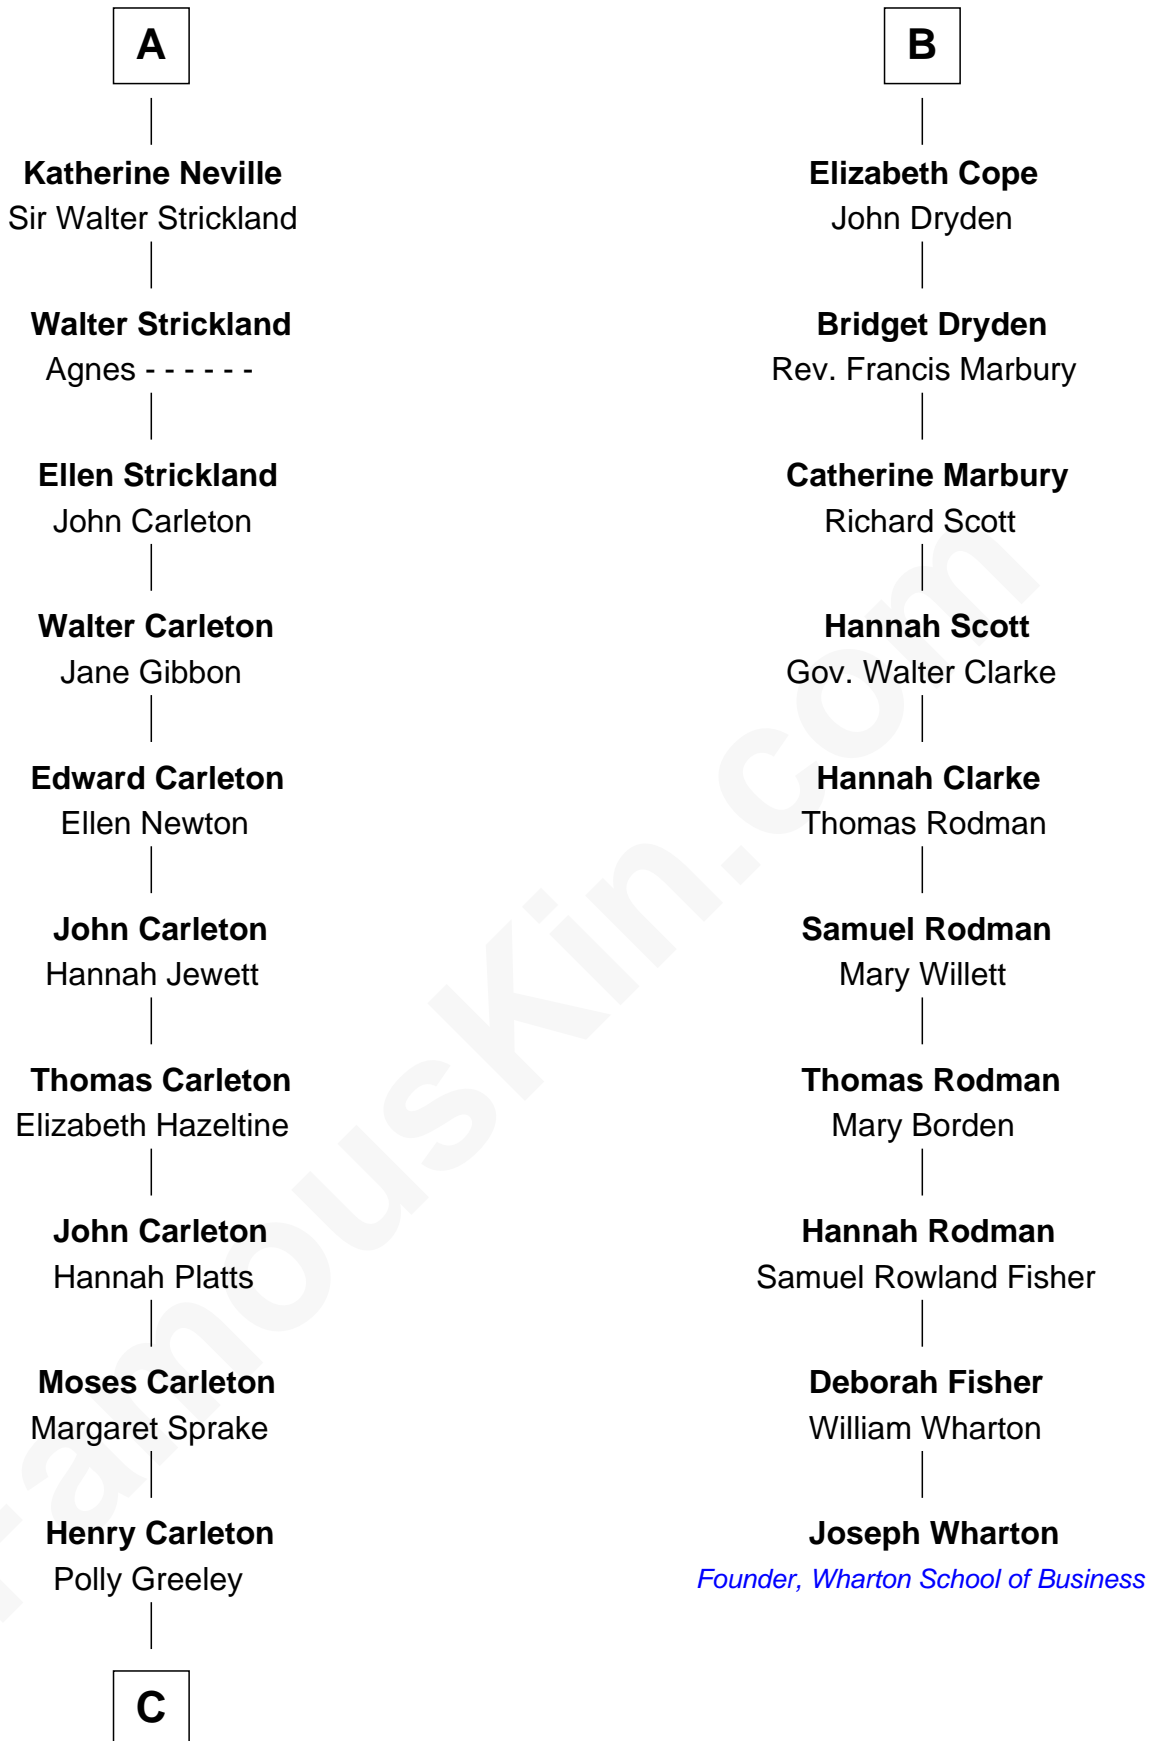

FamousKin.com

Relationship Chart of

Charles A. Pillsbury

Co-Founder of C.A. Pillsbury Co.

16th cousin 2 times removed of

Joseph Wharton

Founder of the Wharton School of Business

C

—
Margaret Sprague Carleton

George Alfred Pillsbury

—
Charles A. Pillsbury

Co-Founder of C.A. Pillsbury Co.

FamousKin.com