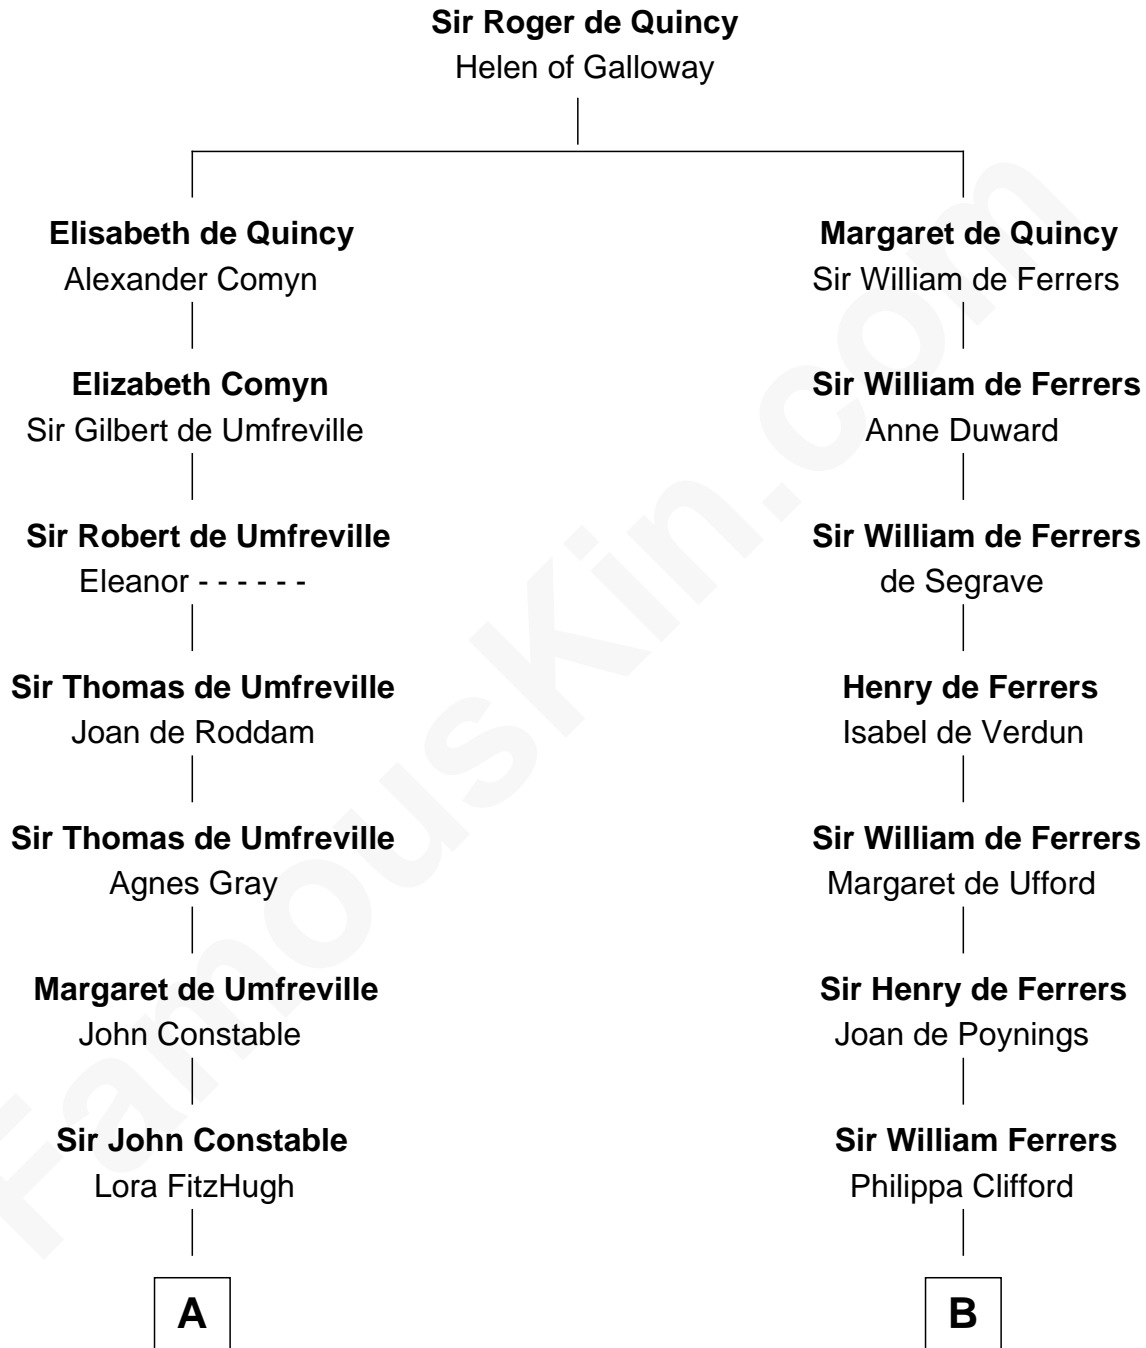

## Relationship Chart of

**Charles A. Pillsbury**

*Co-Founder of C.A. Pillsbury Co.*

19th cousin 1 time removed of

**Joseph Wharton**

*Founder of the Wharton School of Business*

**C**

**Henry Carleton**

Polly Greeley

**Margaret Sprague Carleton**

George Alfred Pillsbury

**Charles A. Pillsbury**

*Co-Founder of C.A. Pillsbury Co.*

**D**

**Thomas Rodman**

Mary Borden