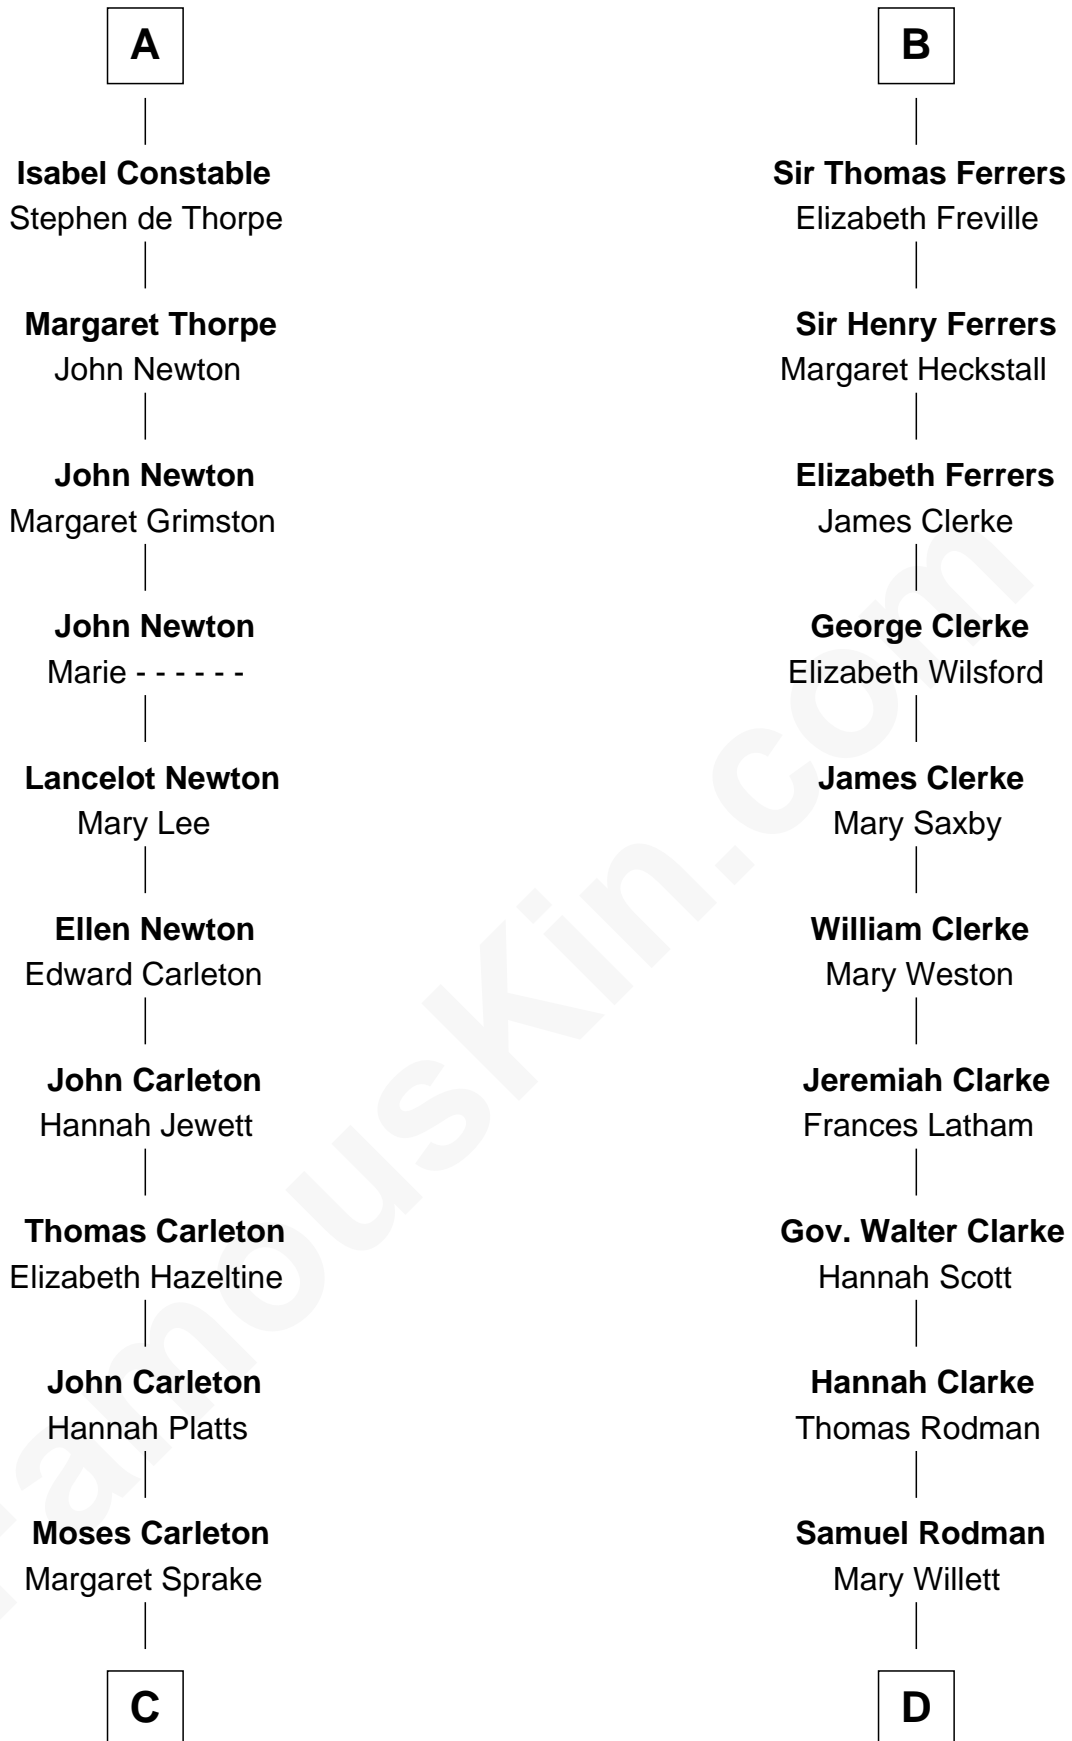

## Relationship Chart of

**Charles A. Pillsbury**

*Co-Founder of C.A. Pillsbury Co.*

19th cousin 1 time removed of

**Joseph Wharton**

*Founder of the Wharton School of Business*

**C**

**Henry Carleton**

Polly Greeley

**Margaret Sprague Carleton**

George Alfred Pillsbury

**Charles A. Pillsbury**

*Co-Founder of C.A. Pillsbury Co.*

**D**

**Thomas Rodman**

Mary Borden

**Hannah Rodman**

Samuel Rowland Fisher

**Deborah Fisher**

William Wharton

**Joseph Wharton**

*Founder, Wharton School of Business*

FamousKin.com