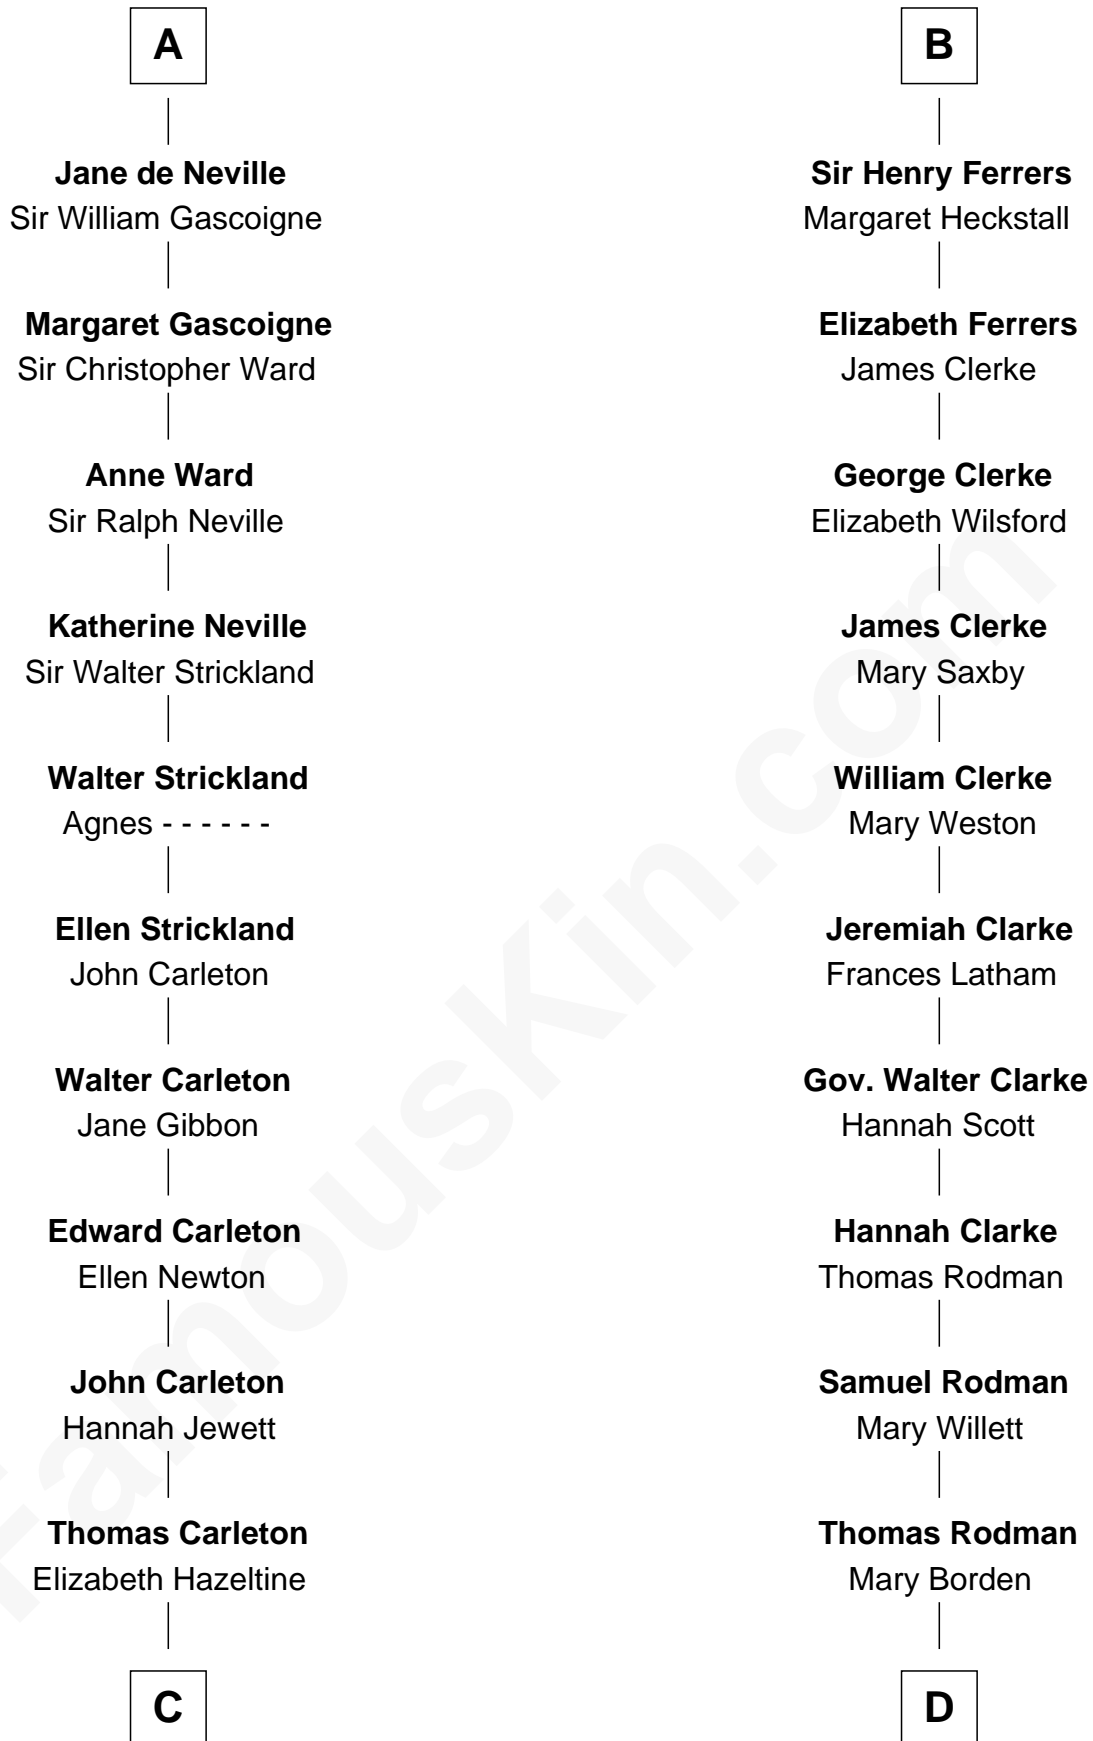

## Relationship Chart of

**Charles A. Pillsbury**

*Co-Founder of C.A. Pillsbury Co.*

19th cousin 2 times removed of

**Joseph Wharton**

*Founder of the Wharton School of Business*

**Sir Humphrey de Bohun**

Eleanor de Braiose

Sir Thebaud de Verdun

**Sir Thebaud de Verdun**

Elizabeth de Clare

**Isabel de Verdun**

Henry de Ferrers

**Sir William de Ferrers**

Margaret de Ufford

**Sir Henry de Ferrers**

Joan de Poynings

**Sir William Ferrers**

Philippa Clifford

**Sir Thomas Ferrers**

Elizabeth Freville

**B**

**C**

**John Carleton**  
Hannah Platts

**Moses Carleton**  
Margaret Sprake

**Henry Carleton**  
Polly Greeley

**Margaret Sprague Carleton**  
George Alfred Pillsbury

**Charles A. Pillsbury**  
*Co-Founder of C.A. Pillsbury Co.*

**D**

**Hannah Rodman**  
Samuel Rowland Fisher