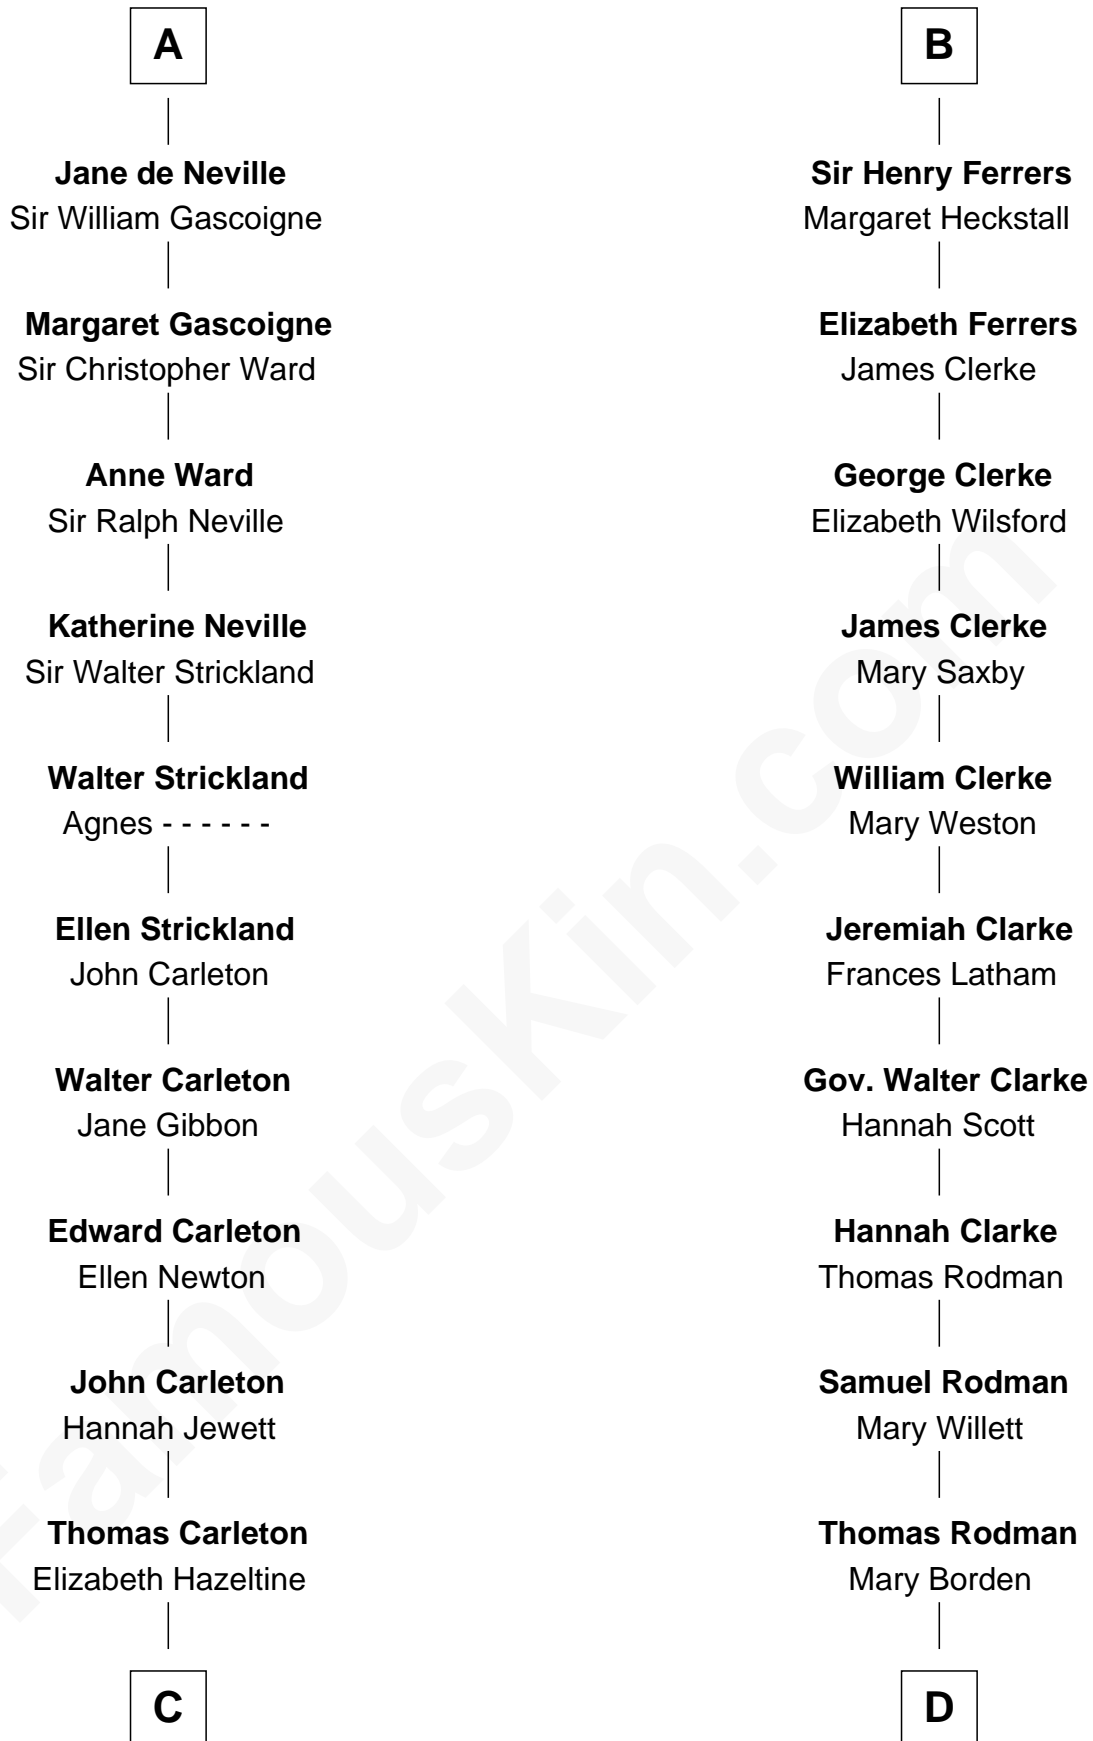

FamousKin.com Relationship Chart of

Charles A. Pillsbury

Co-Founder of C.A. Pillsbury Co.

19th cousin 2 times removed of

Joseph Wharton

Founder of the Wharton School of Business

C

John Carleton
Hannah Platts

Moses Carleton
Margaret Sprake

Henry Carleton
Polly Greeley

Margaret Sprague Carleton
George Alfred Pillsbury

Charles A. Pillsbury
Co-Founder of C.A. Pillsbury Co.

D

Hannah Rodman
Samuel Rowland Fisher

Deborah Fisher
William Wharton