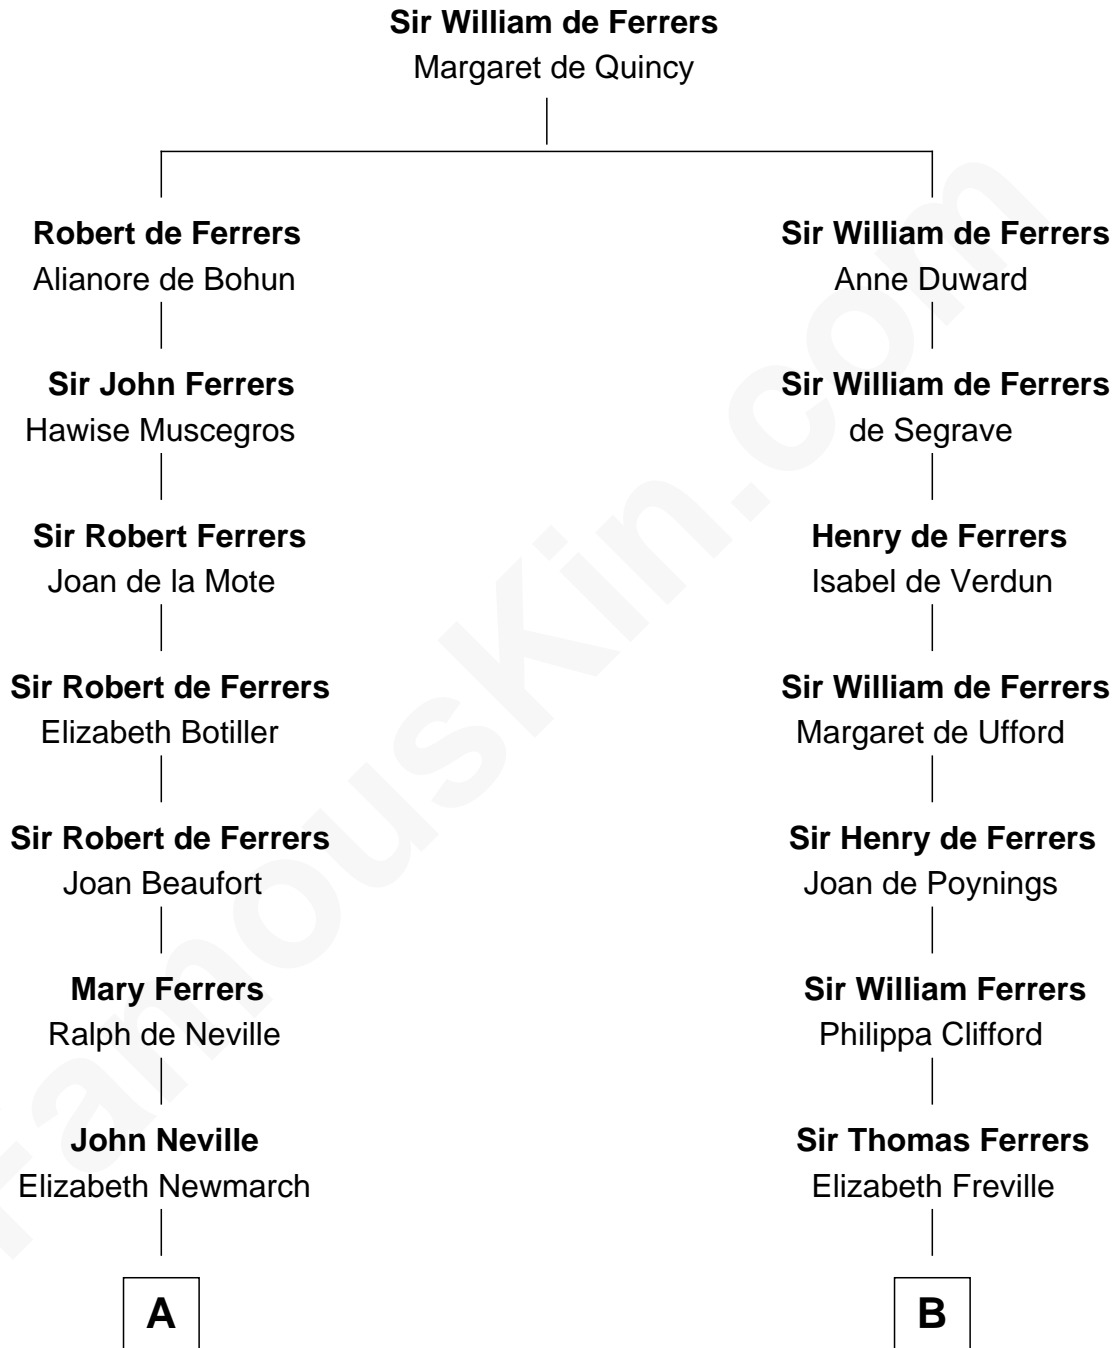

FamousKin.com Relationship Chart of

Charles A. Pillsbury

Co-Founder of C.A. Pillsbury Co.

19th cousin 2 times removed of

Joseph Wharton

Founder of the Wharton School of Business

C

John Carleton
Hannah Platts

Moses Carleton
Margaret Sprake

Henry Carleton
Polly Greeley

Margaret Sprague Carleton
George Alfred Pillsbury

Charles A. Pillsbury
Co-Founder of C.A. Pillsbury Co.

D

Hannah Rodman
Samuel Rowland Fisher

Deborah Fisher
William Wharton