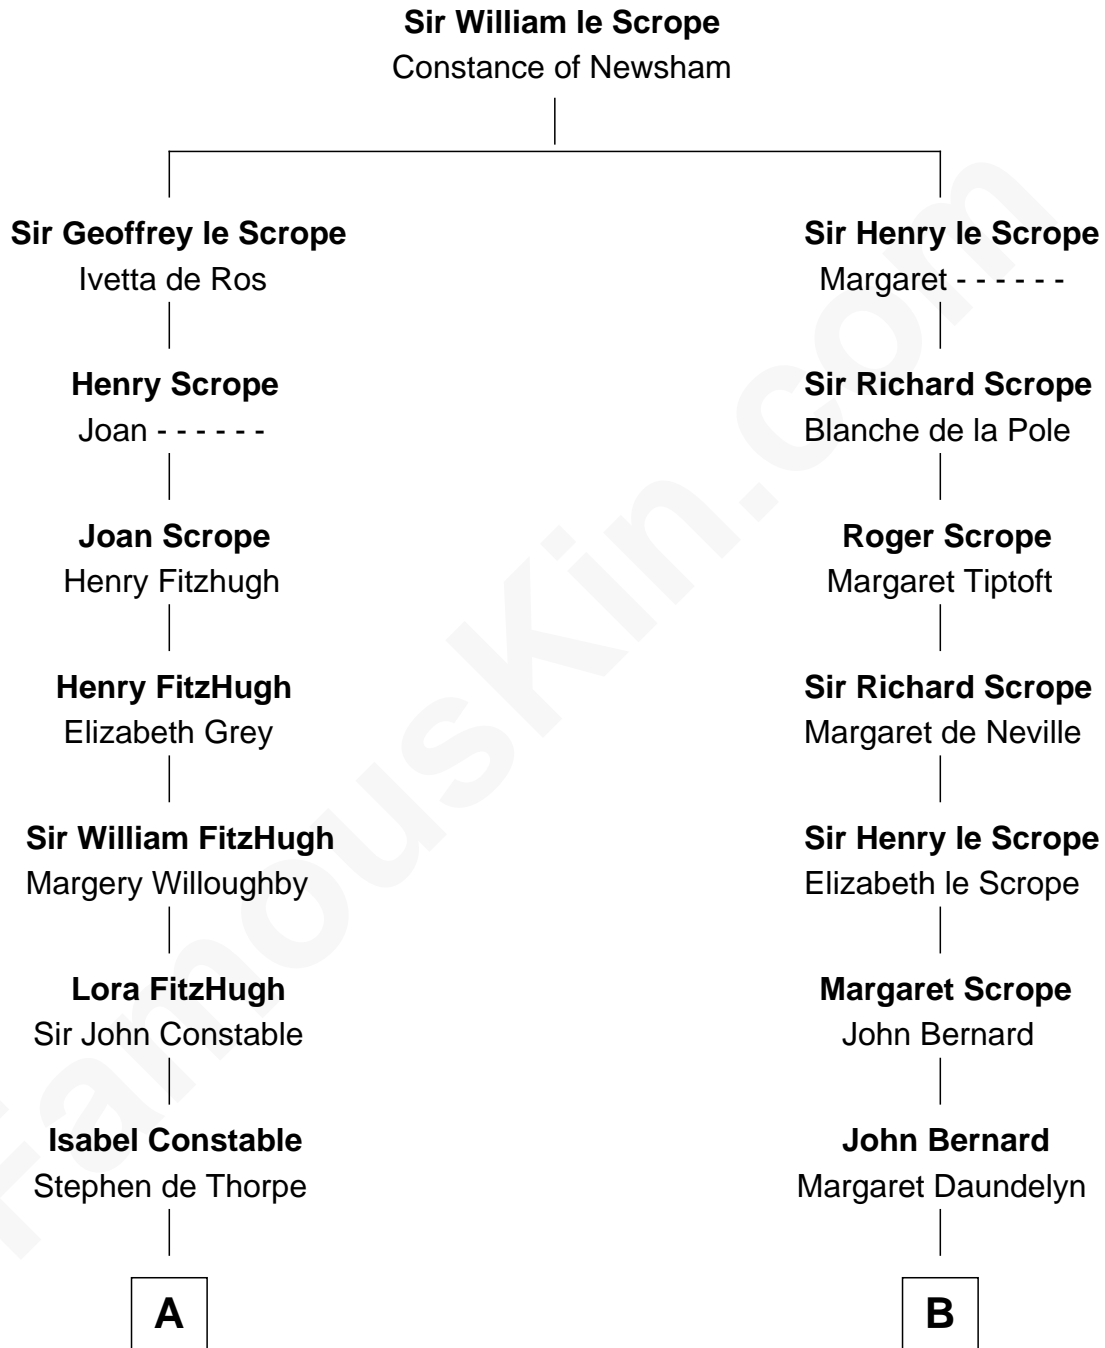

FamousKin.com

Relationship Chart of

Charles A. Pillsbury

Co-Founder of C.A. Pillsbury Co.

14th cousin 4 times removed of

Benjamin Harrison V

Signer of the Declaration of Independence

C

—
Margaret Sprague Carleton

George Alfred Pillsbury

—
Charles A. Pillsbury

Co-Founder of C.A. Pillsbury Co.

FamousKin.com