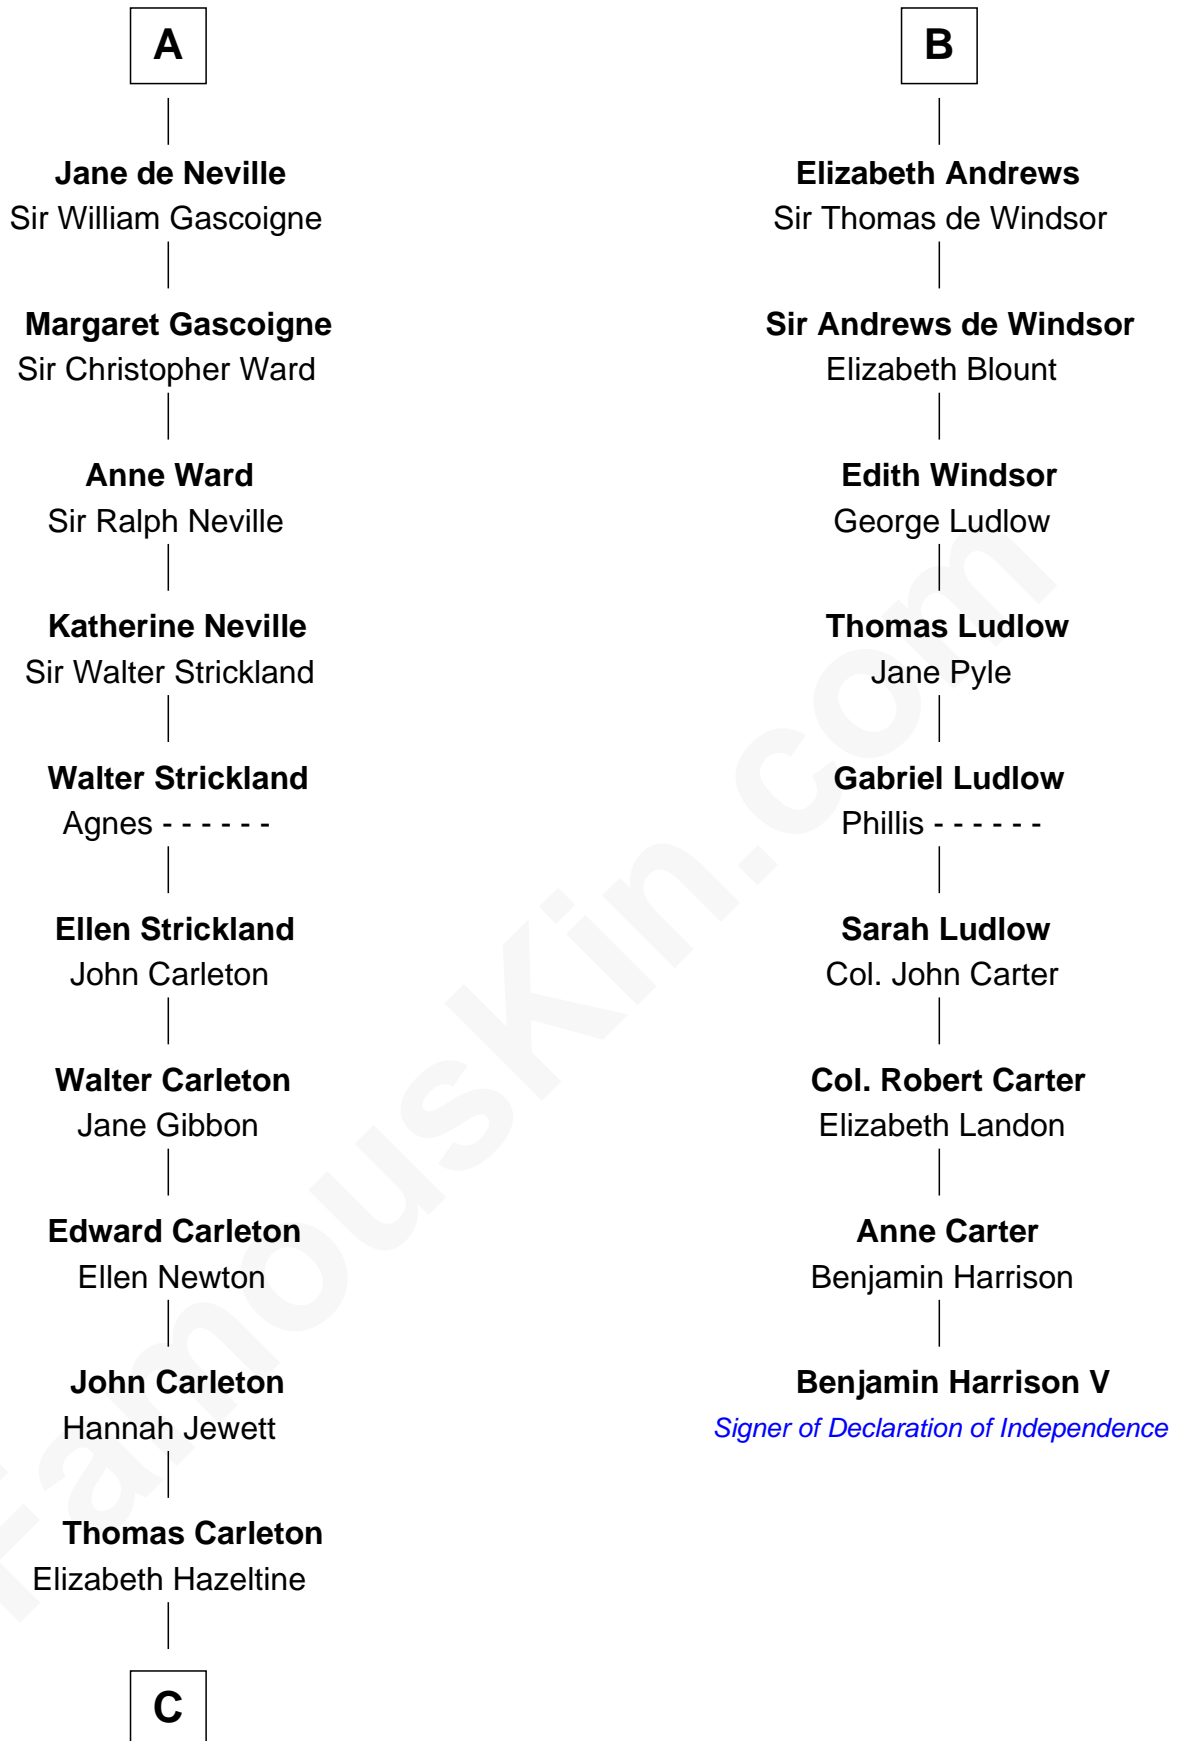

# FamousKin.com Relationship Chart of

**Charles A. Pillsbury**

*Co-Founder of C.A. Pillsbury Co.*

15th cousin 6 times removed of

**Benjamin Harrison V**

*Signer of the Declaration of Independence*

**Sir Humphrey de Bohun**

Eleanor de Braiose

**C**

—  
**John Carleton**  
Hannah Platts

—  
**Moses Carleton**  
Margaret Sprake

—  
**Henry Carleton**  
Polly Greeley

—  
**Margaret Sprague Carleton**  
George Alfred Pillsbury

—  
**Charles A. Pillsbury**  
*Co-Founder of C.A. Pillsbury Co.*