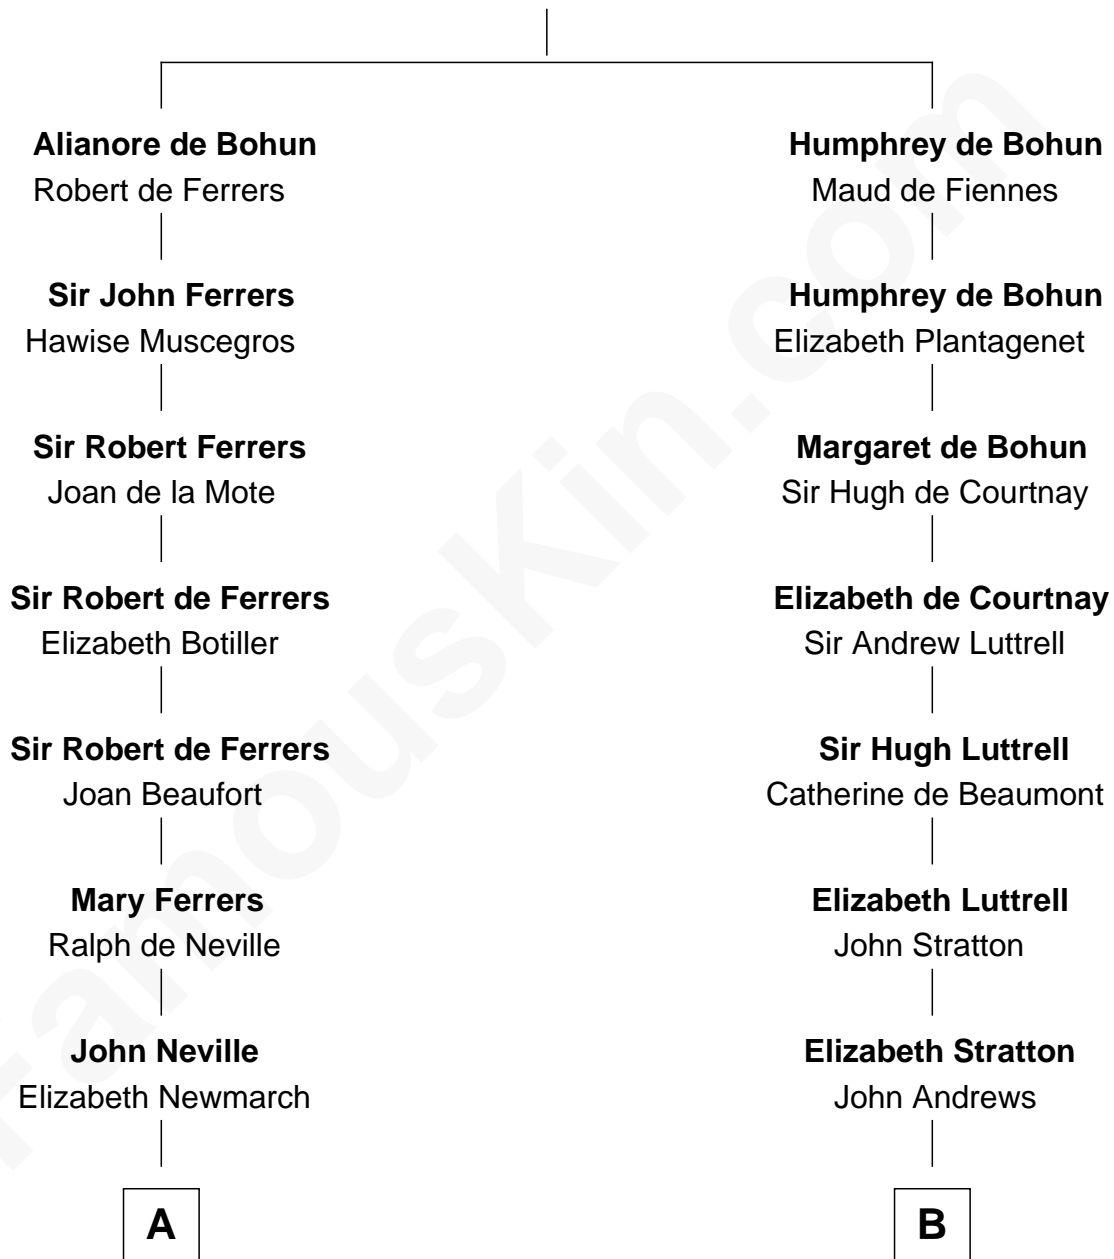

# FamousKin.com Relationship Chart of

**Charles A. Pillsbury**

*Co-Founder of C.A. Pillsbury Co.*

15th cousin 6 times removed of

**Benjamin Harrison V**

*Signer of the Declaration of Independence*

**Sir Humphrey de Bohun**

Eleanor de Braiose

**C**

—  
**John Carleton**  
Hannah Platts

—  
**Moses Carleton**  
Margaret Sprake

—  
**Henry Carleton**  
Polly Greeley

—  
**Margaret Sprague Carleton**  
George Alfred Pillsbury

—  
**Charles A. Pillsbury**  
*Co-Founder of C.A. Pillsbury Co.*