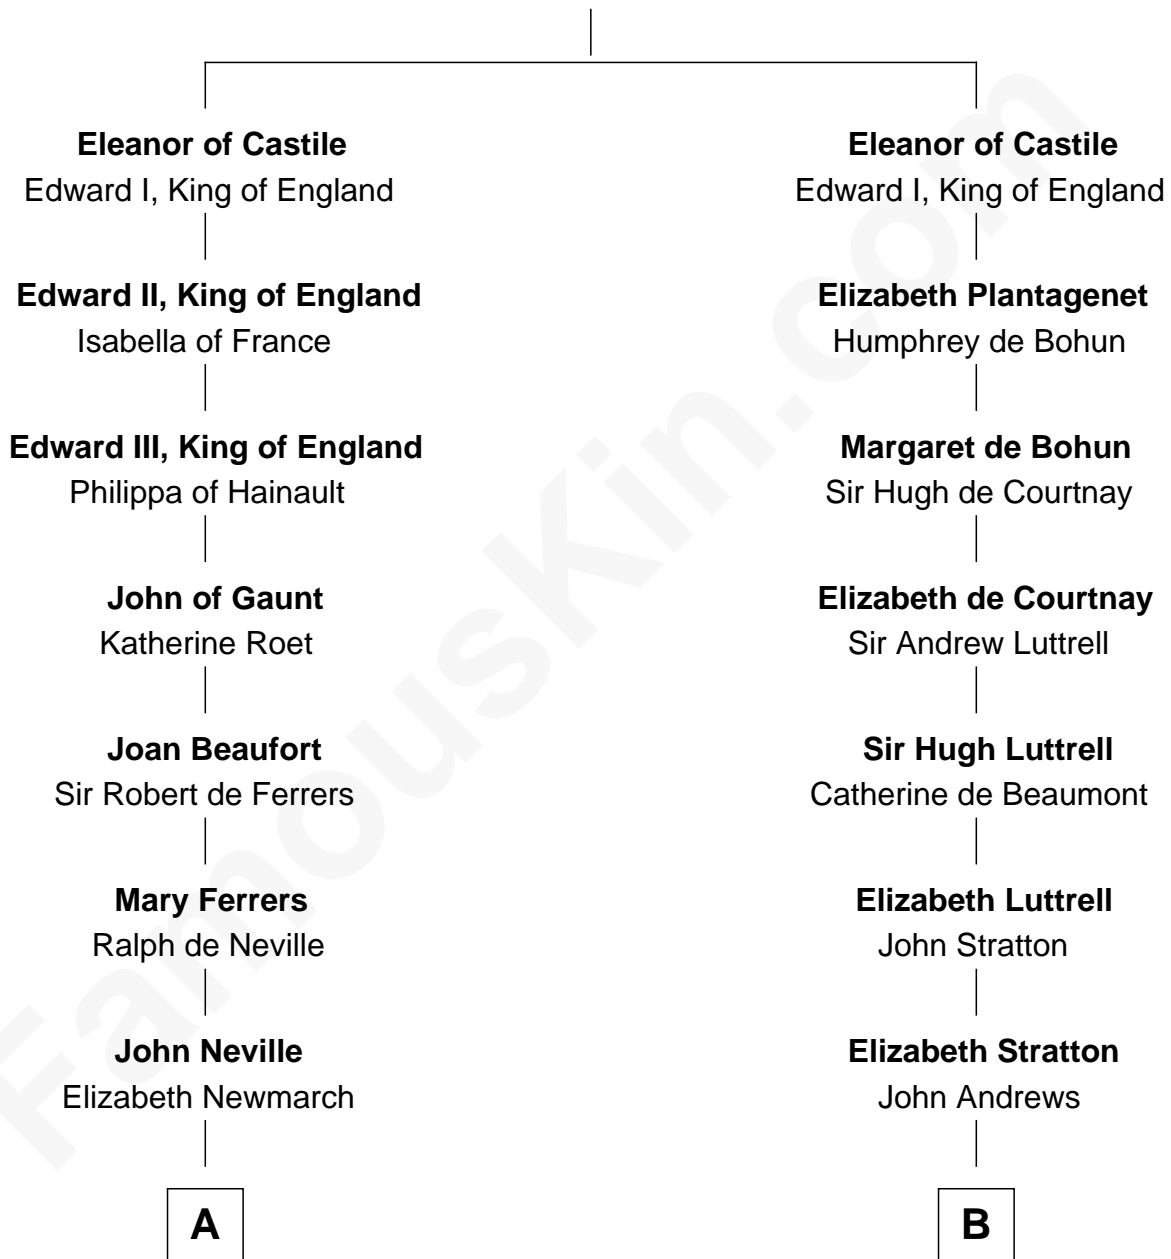

FamousKin.com Relationship Chart of

Charles A. Pillsbury

Co-Founder of C.A. Pillsbury Co.

15th cousin 6 times removed of

Benjamin Harrison V

Signer of the Declaration of Independence

Ferdinand III, King of Castile

Joanna of Ponthieu

C

—
John Carleton
Hannah Platts

—
Moses Carleton
Margaret Sprake

—
Henry Carleton
Polly Greeley

—
Margaret Sprague Carleton
George Alfred Pillsbury

—
Charles A. Pillsbury
Co-Founder of C.A. Pillsbury Co.