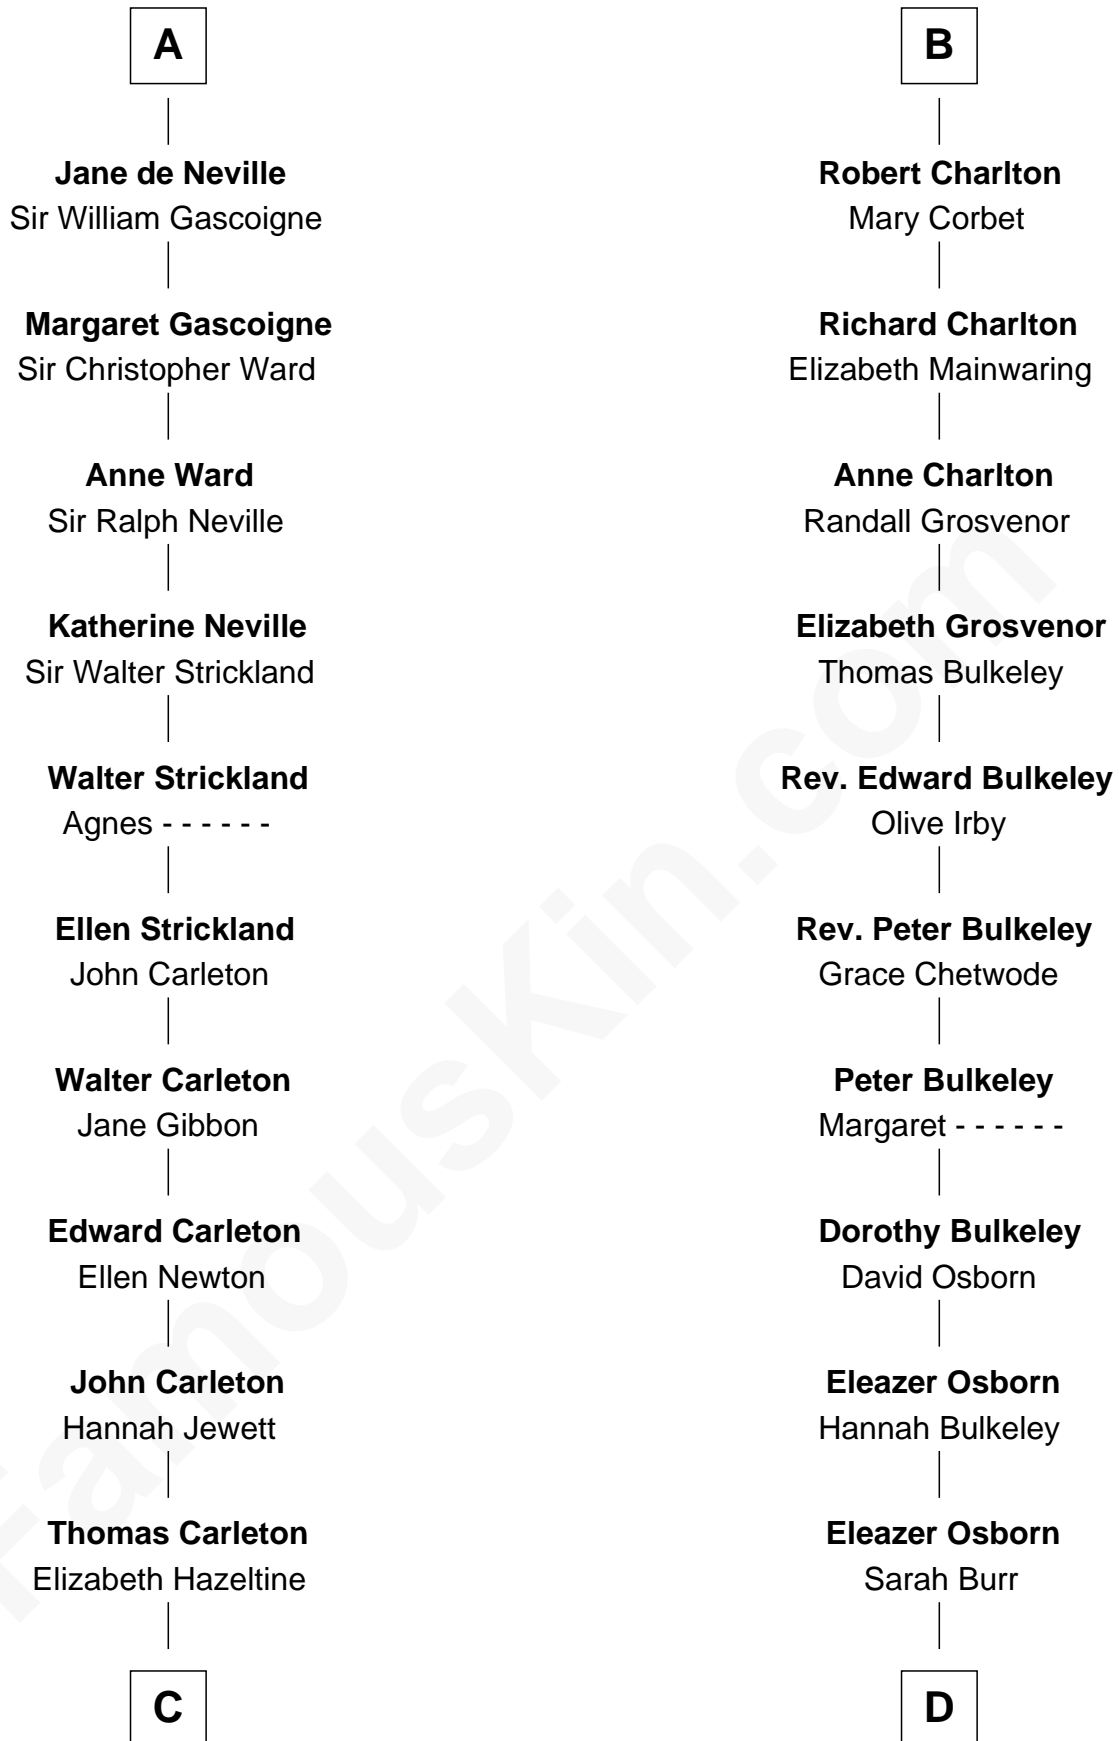

## Relationship Chart of

**Charles A. Pillsbury**

*Co-Founder of C.A. Pillsbury Co.*

**19th cousin 2 times removed of**

**Jay Gould**

*American Railroad "Robber Baron"*

**Alan la Zouche**

Ellen de Quincy

**C**

**John Carleton**  
Hannah Platts

**Moses Carleton**  
Margaret Sprake

**Henry Carleton**  
Polly Greeley

**Margaret Sprague Carleton**  
George Alfred Pillsbury

**Charles A. Pillsbury**  
*Co-Founder of C.A. Pillsbury Co.*

**D**

**Anna Osborn**  
Abraham Gould

**John Burr Gould**  
Mary More

**Jay Gould**  
*"Robber Baron"*

FamousKin.com