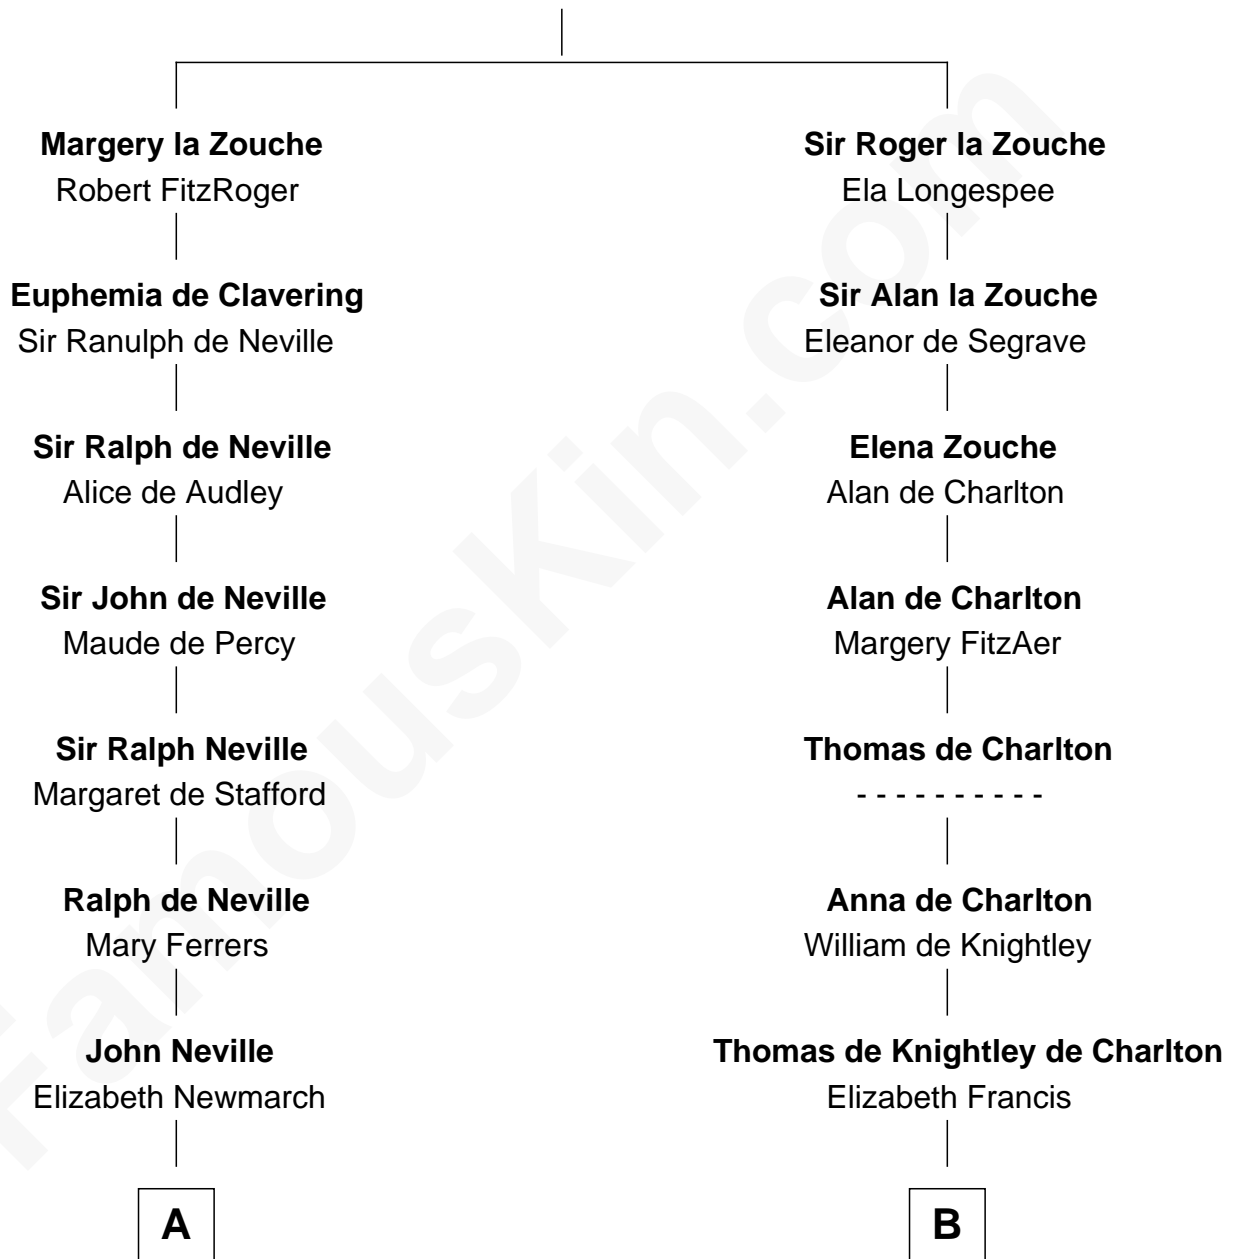

## Relationship Chart of

**Charles A. Pillsbury**

*Co-Founder of C.A. Pillsbury Co.*

**19th cousin 2 times removed of**

**Jay Gould**

*American Railroad "Robber Baron"*

**Alan la Zouche**

Ellen de Quincy

**C**

**John Carleton**  
Hannah Platts

**Moses Carleton**  
Margaret Sprake

**Henry Carleton**  
Polly Greeley

**Margaret Sprague Carleton**  
George Alfred Pillsbury

**Charles A. Pillsbury**  
*Co-Founder of C.A. Pillsbury Co.*

**D**

**Anna Osborn**  
Abraham Gould

**John Burr Gould**  
Mary More

**Jay Gould**  
*"Robber Baron"*

FamousKin.com