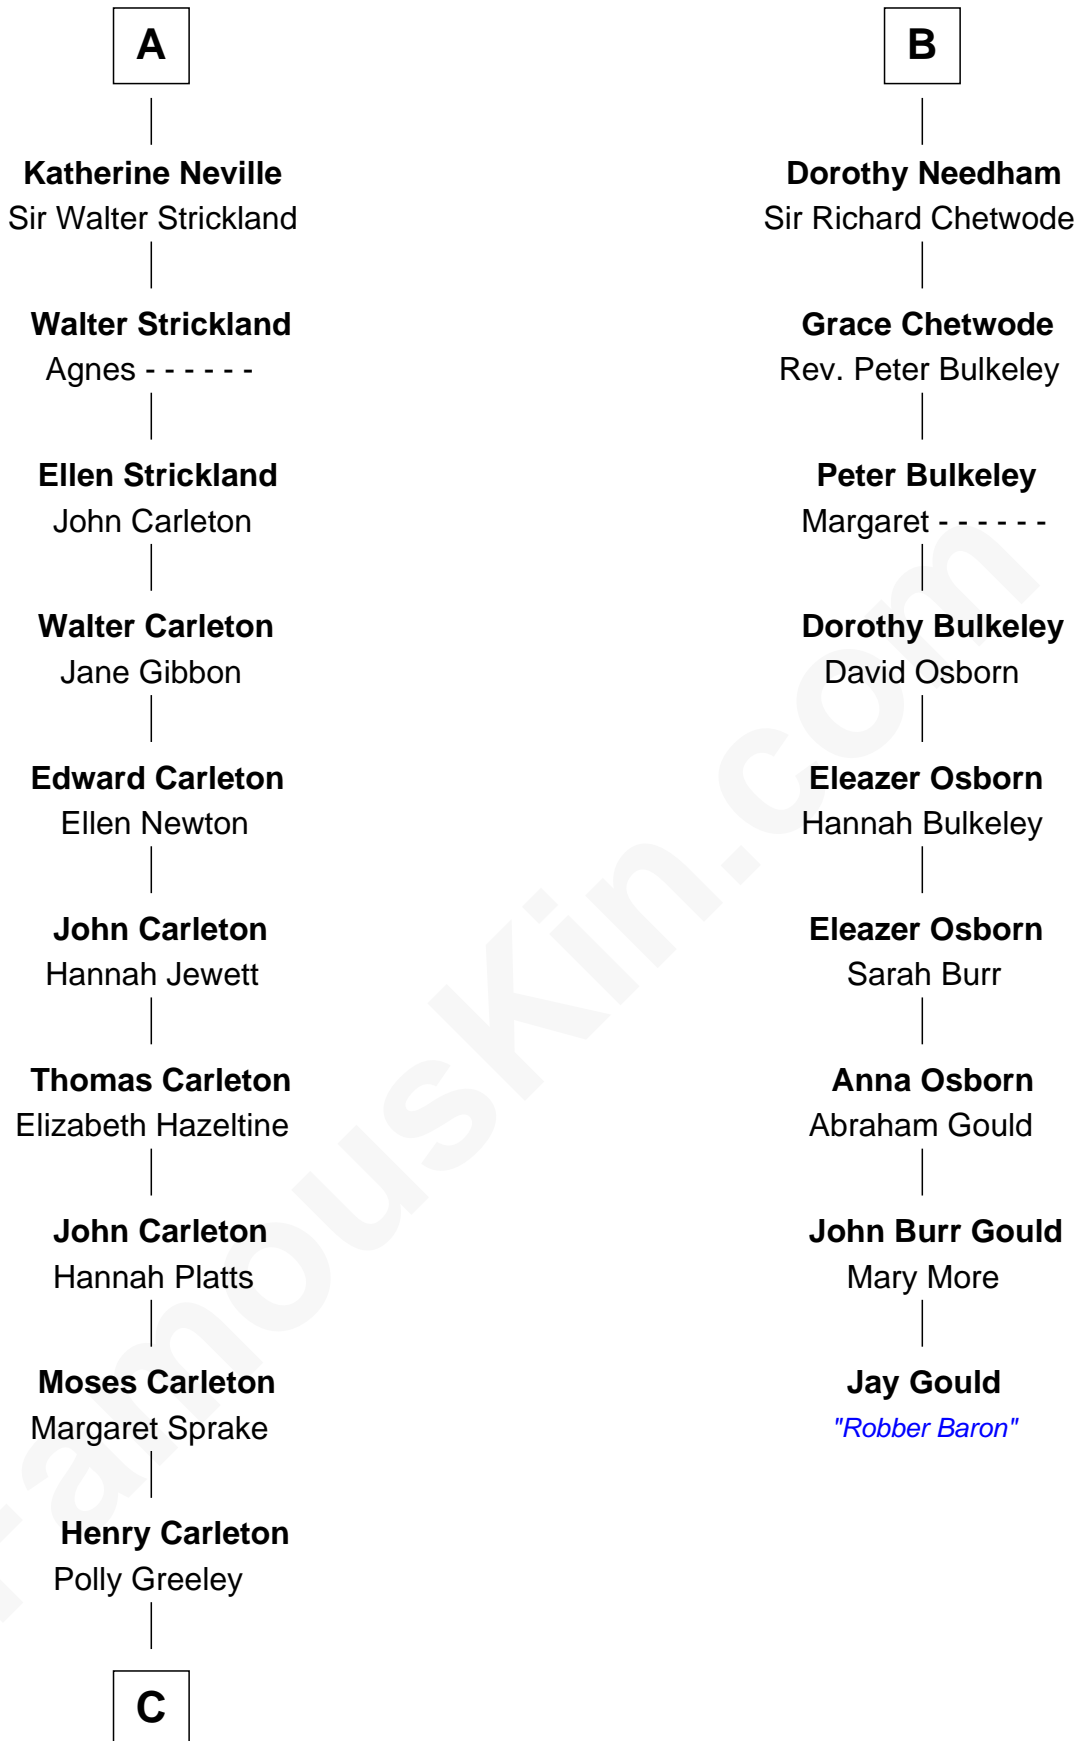

FamousKin.com

Relationship Chart of

Charles A. Pillsbury

Co-Founder of C.A. Pillsbury Co.

15th cousin 3 times removed of

Jay Gould

American Railroad "Robber Baron"

C

—
Margaret Sprague Carleton

George Alfred Pillsbury

—
Charles A. Pillsbury

Co-Founder of C.A. Pillsbury Co.

FamousKin.com