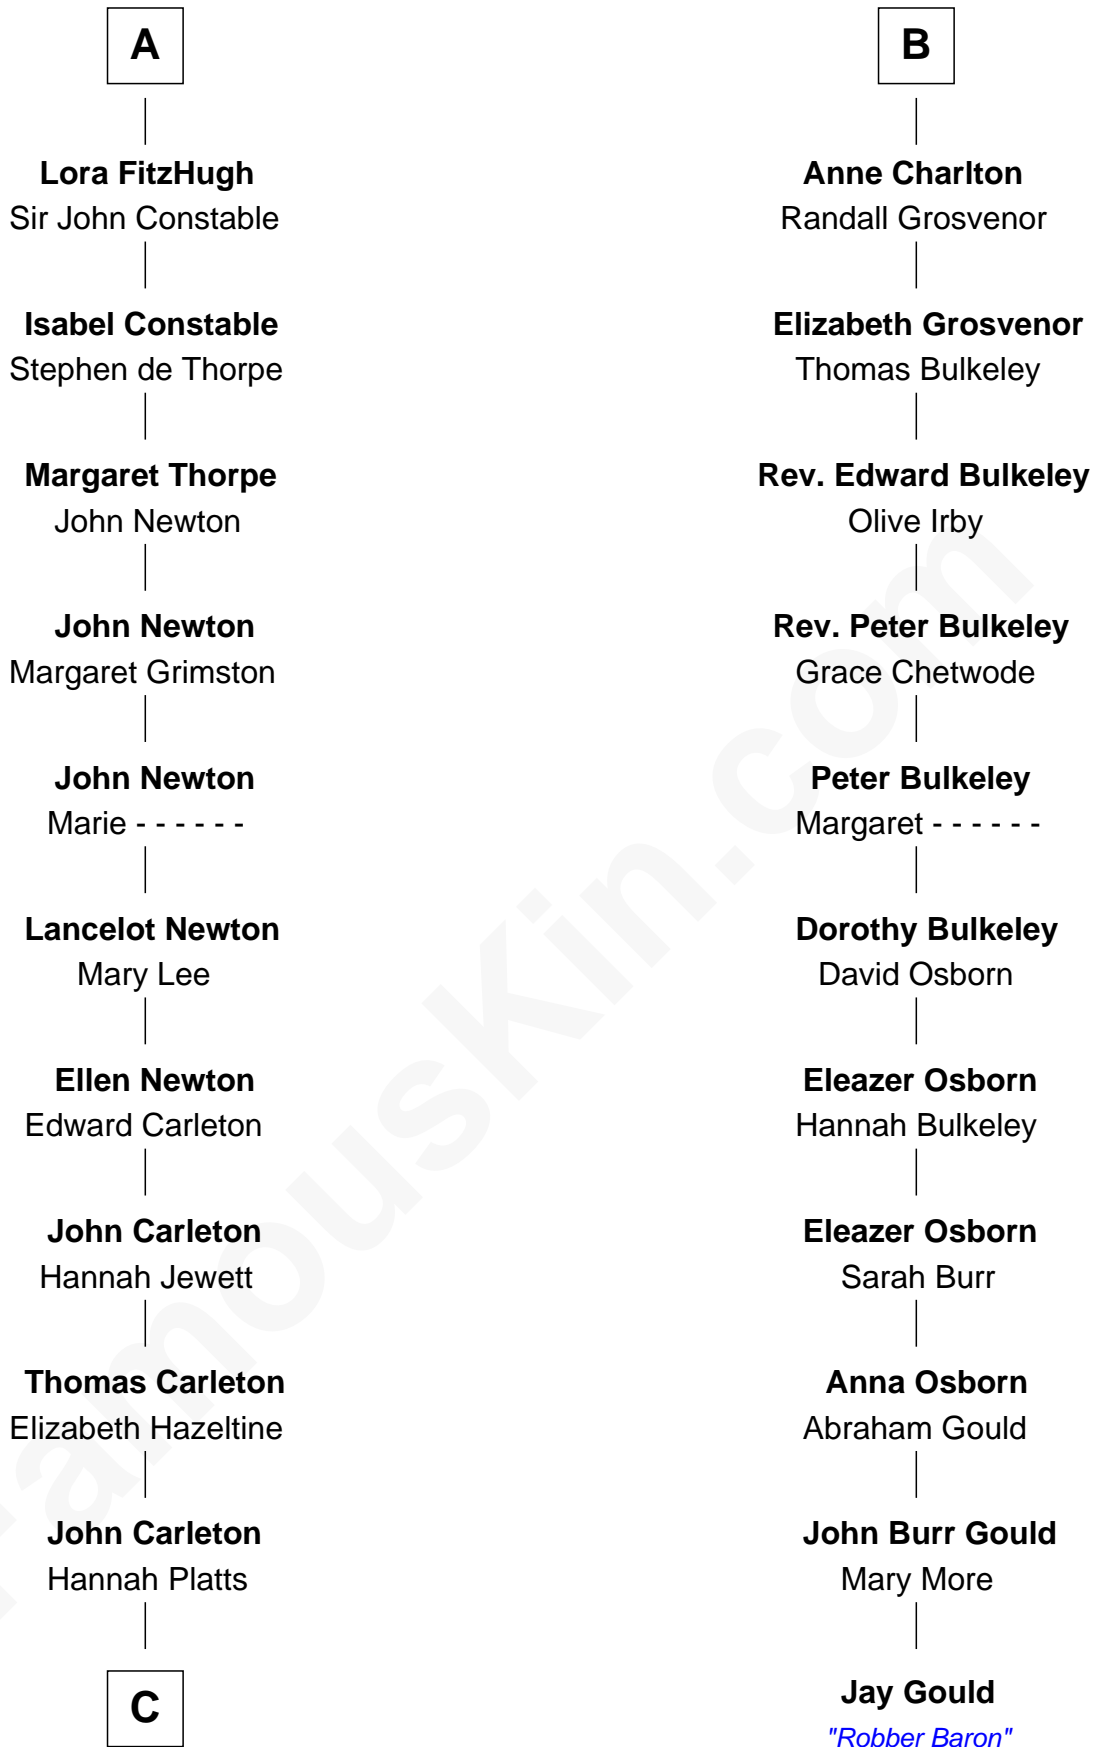

FamousKin.com

Relationship Chart of

Charles A. Pillsbury

Co-Founder of C.A. Pillsbury Co.

17th cousin 3 times removed of

Jay Gould

American Railroad "Robber Baron"

Sir Roger de Somery

Nichole d'Aubenev

C

—
Moses Carleton

Margaret Sprake

—
Henry Carleton

Polly Greeley

—
Margaret Sprague Carleton

George Alfred Pillsbury