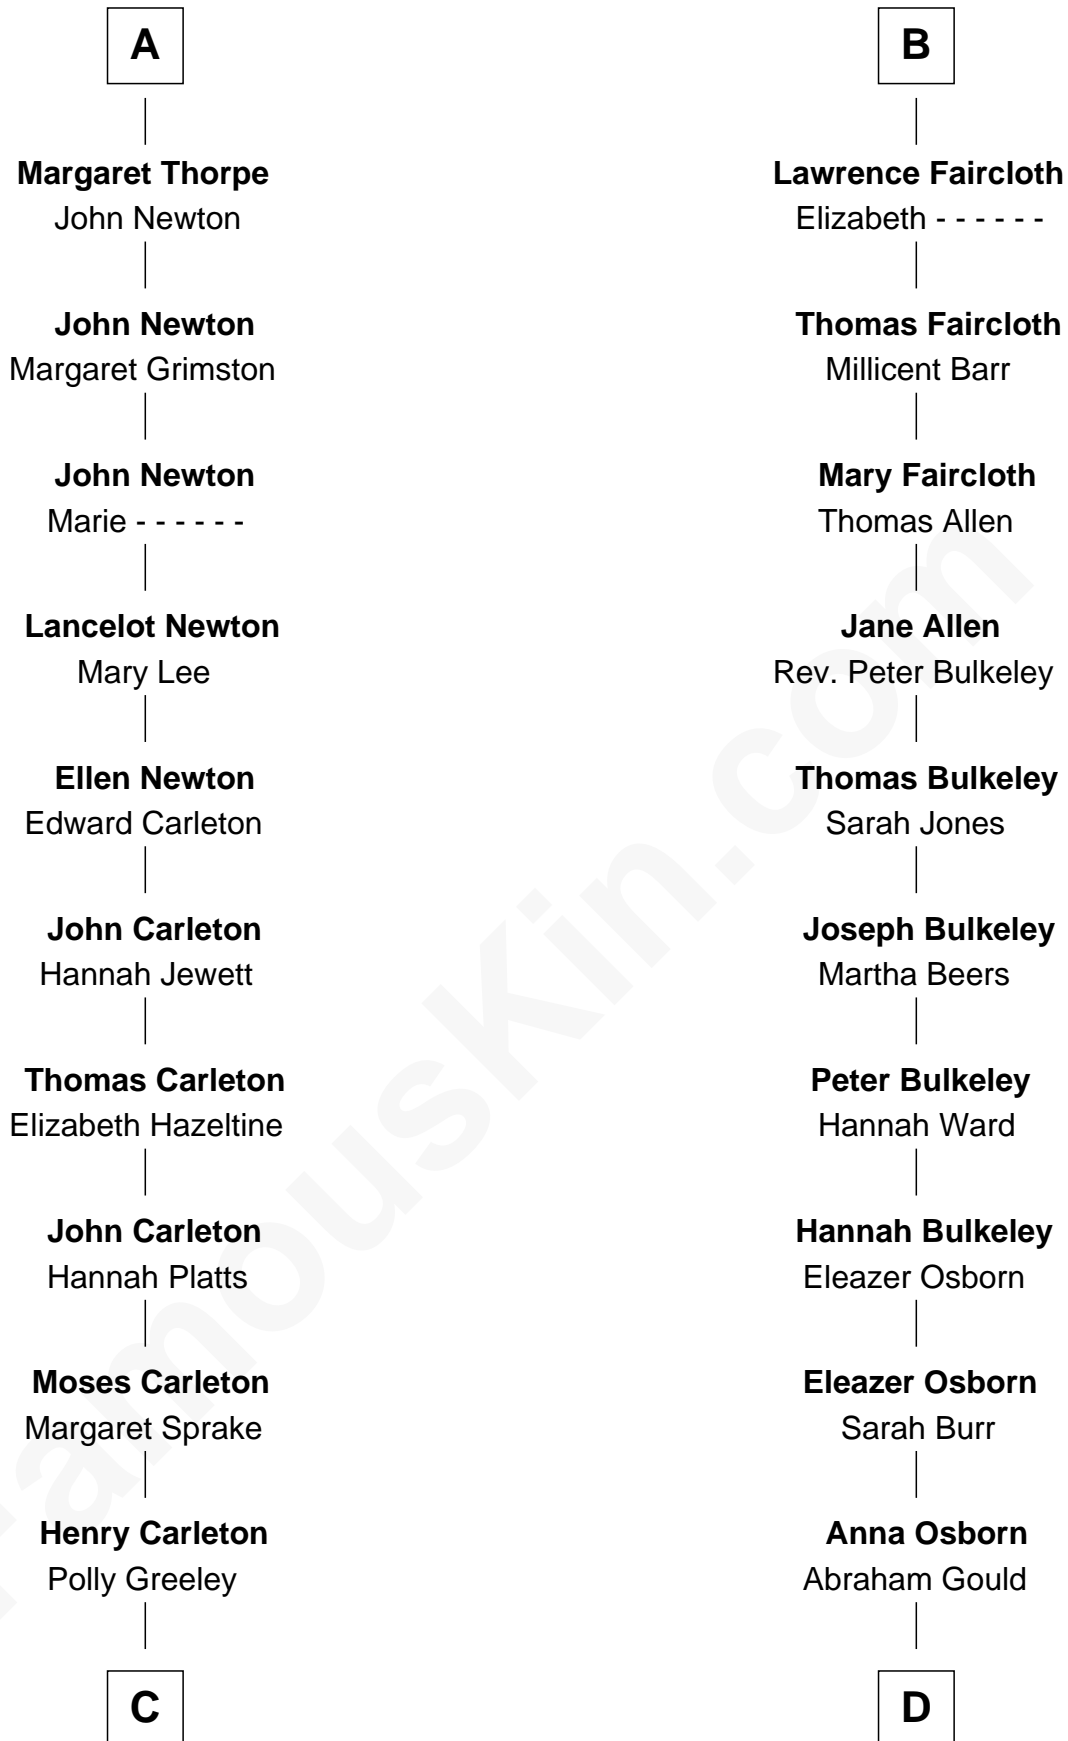

## Relationship Chart of

**Charles A. Pillsbury**

*Co-Founder of C.A. Pillsbury Co.*

18th cousin of

**Jay Gould**

*American Railroad "Robber Baron"*

**C**

**Margaret Sprague Carleton**

George Alfred Pillsbury

**Charles A. Pillsbury**

*Co-Founder of C.A. Pillsbury Co.*

**D**

**John Burr Gould**

Mary More

**Jay Gould**

*"Robber Baron"*