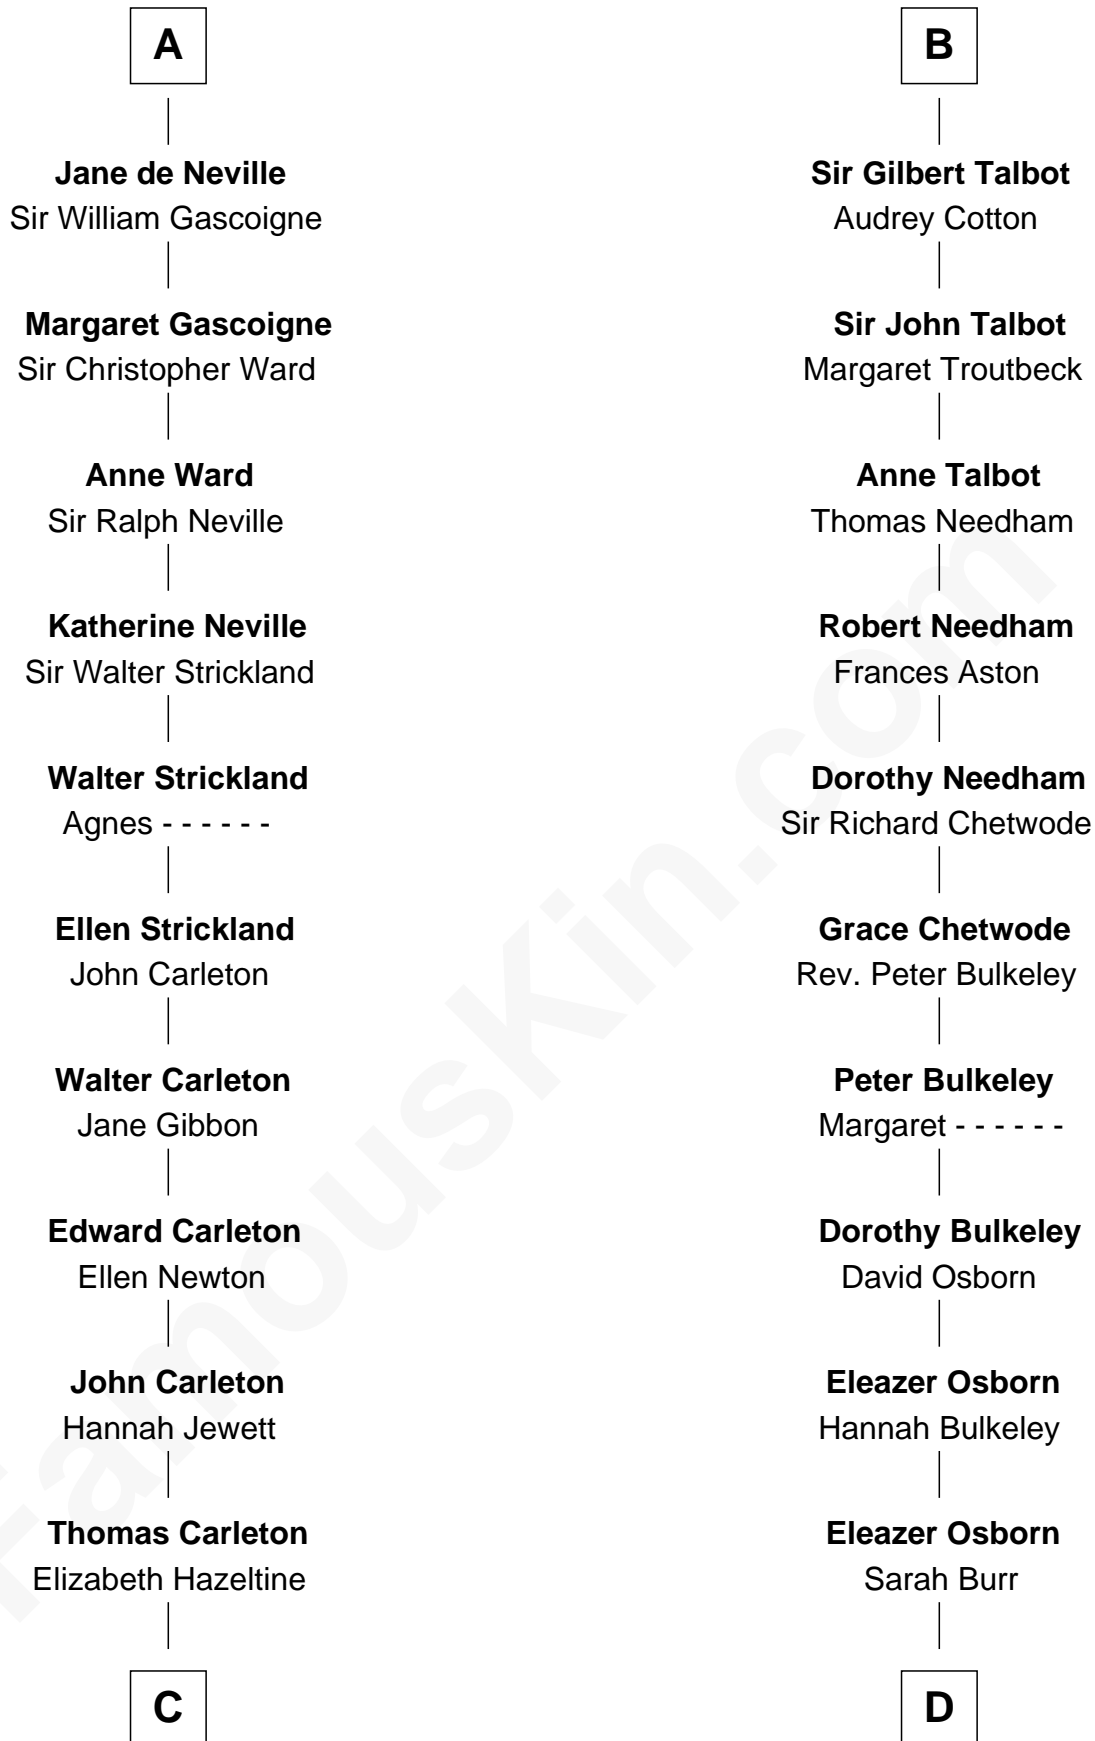

FamousKin.com Relationship Chart of

Charles A. Pillsbury

Co-Founder of C.A. Pillsbury Co.

19th cousin 2 times removed of

Jay Gould

American Railroad "Robber Baron"

Sir Humphrey de Bohun

Eleanor de Braiose

Anne de Welles

James Butler

Joan Beauchamp

Elizabeth Butler

John Talbot

B

C

John Carleton
Hannah Platts

Moses Carleton
Margaret Sprake

Henry Carleton
Polly Greeley

Margaret Sprague Carleton
George Alfred Pillsbury

Charles A. Pillsbury
Co-Founder of C.A. Pillsbury Co.

D

Anna Osborn
Abraham Gould

John Burr Gould
Mary More