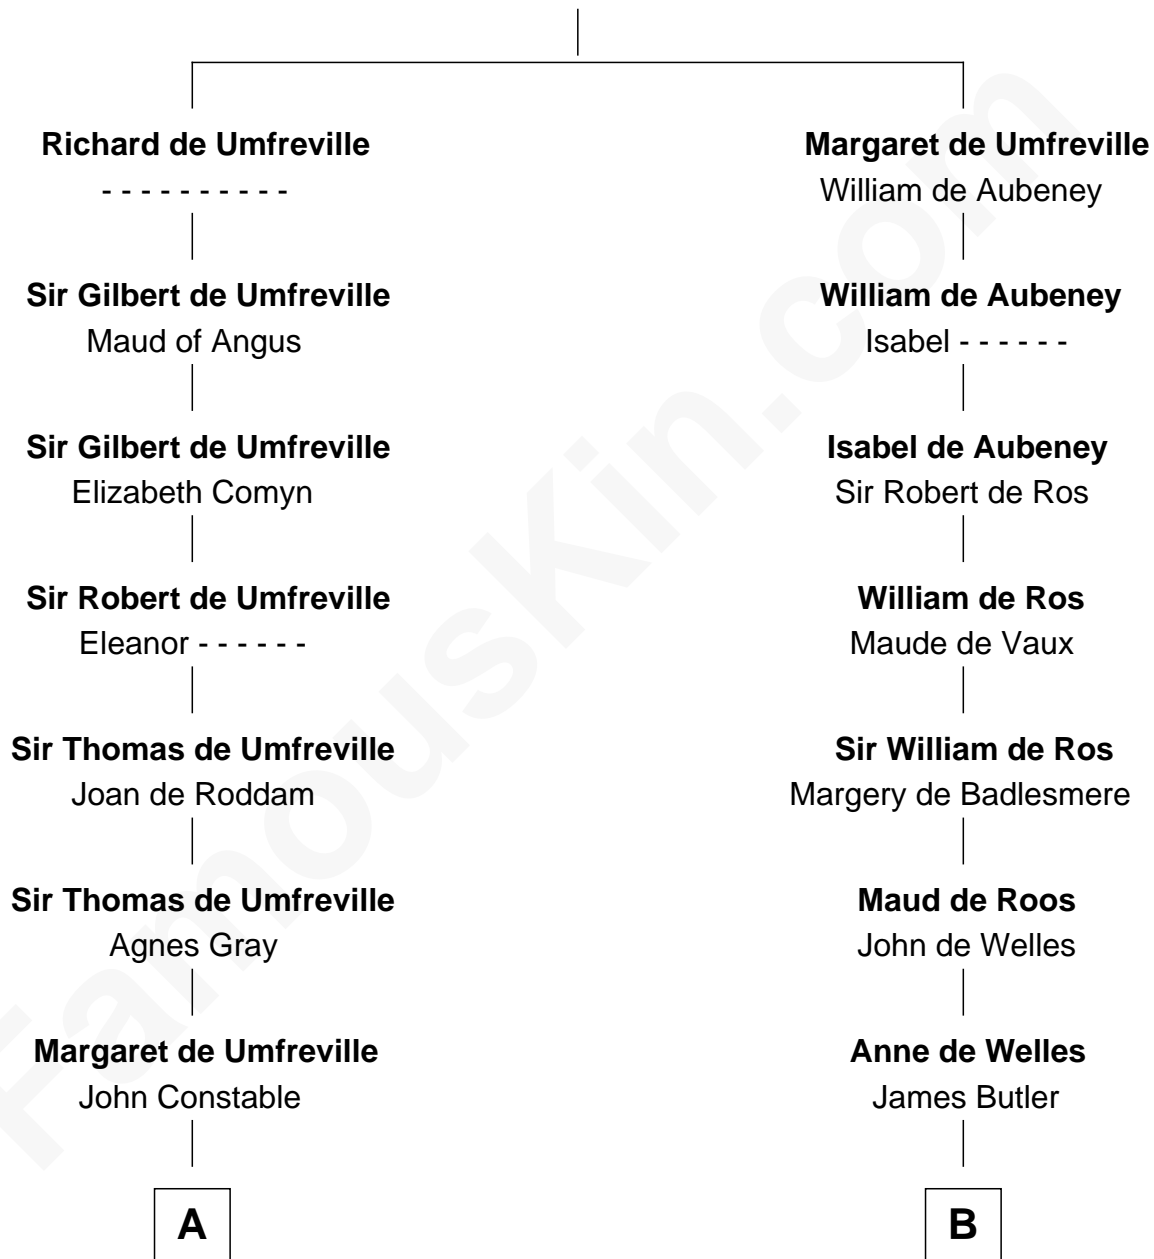

# FamousKin.com Relationship Chart of

**Charles A. Pillsbury**

*Co-Founder of C.A. Pillsbury Co.*

20th cousin 1 time removed of

**Jay Gould**

*American Railroad "Robber Baron"*

**Sir Odinel de Umfreville**

Alice de Lucy

**C**

**Moses Carleton**  
Margaret Sprake

**Henry Carleton**  
Polly Greeley

**Margaret Sprague Carleton**  
George Alfred Pillsbury

**Charles A. Pillsbury**  
*Co-Founder of C.A. Pillsbury Co.*

**D**

**Eleazer Osborn**  
Hannah Bulkeley

**Eleazer Osborn**  
Sarah Burr

**Anna Osborn**  
Abraham Gould

**John Burr Gould**  
Mary More

**Jay Gould**  
*"Robber Baron"*