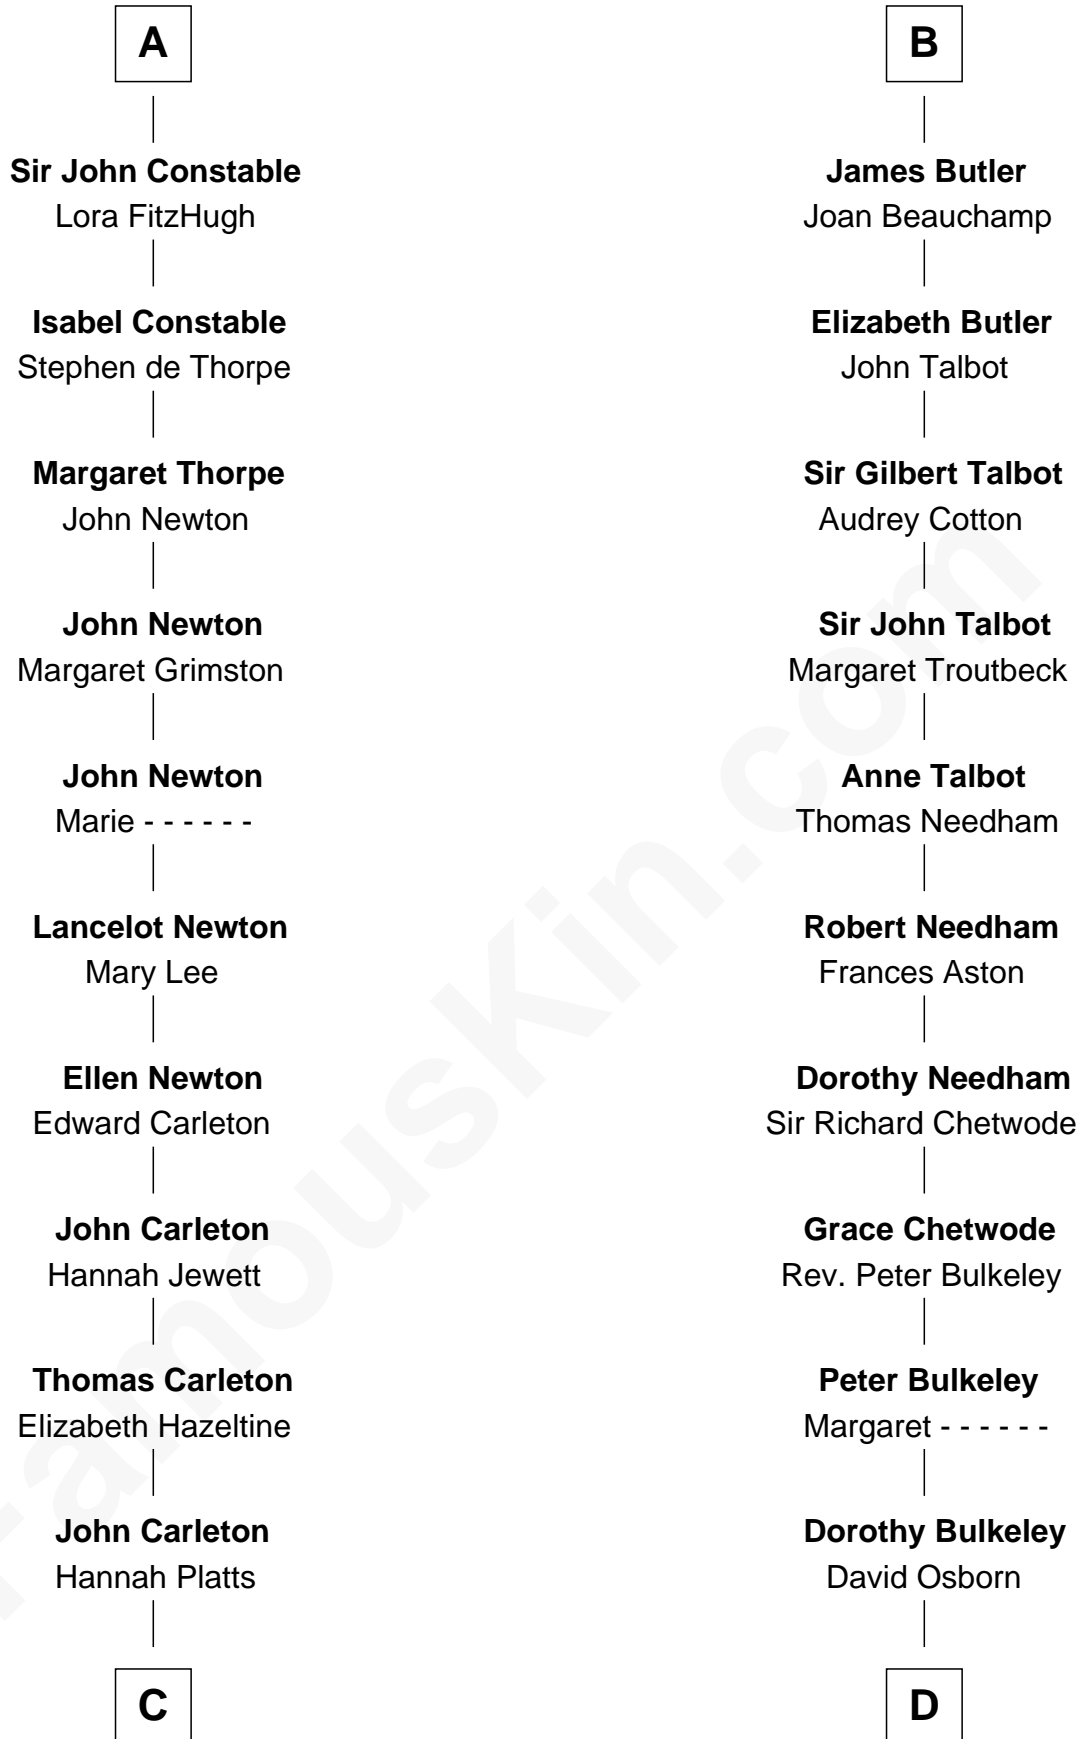

# FamousKin.com Relationship Chart of

**Charles A. Pillsbury**

*Co-Founder of C.A. Pillsbury Co.*

20th cousin 1 time removed of

**Jay Gould**

*American Railroad "Robber Baron"*

**Sir Odinel de Umfreville**

Alice de Lucy

**C**

**Moses Carleton**  
Margaret Sprake

**Henry Carleton**  
Polly Greeley

**Margaret Sprague Carleton**  
George Alfred Pillsbury

**Charles A. Pillsbury**  
*Co-Founder of C.A. Pillsbury Co.*

**D**

**Eleazer Osborn**  
Hannah Bulkeley

**Eleazer Osborn**  
Sarah Burr

**Anna Osborn**  
Abraham Gould

**John Burr Gould**  
Mary More

**Jay Gould**  
*"Robber Baron"*