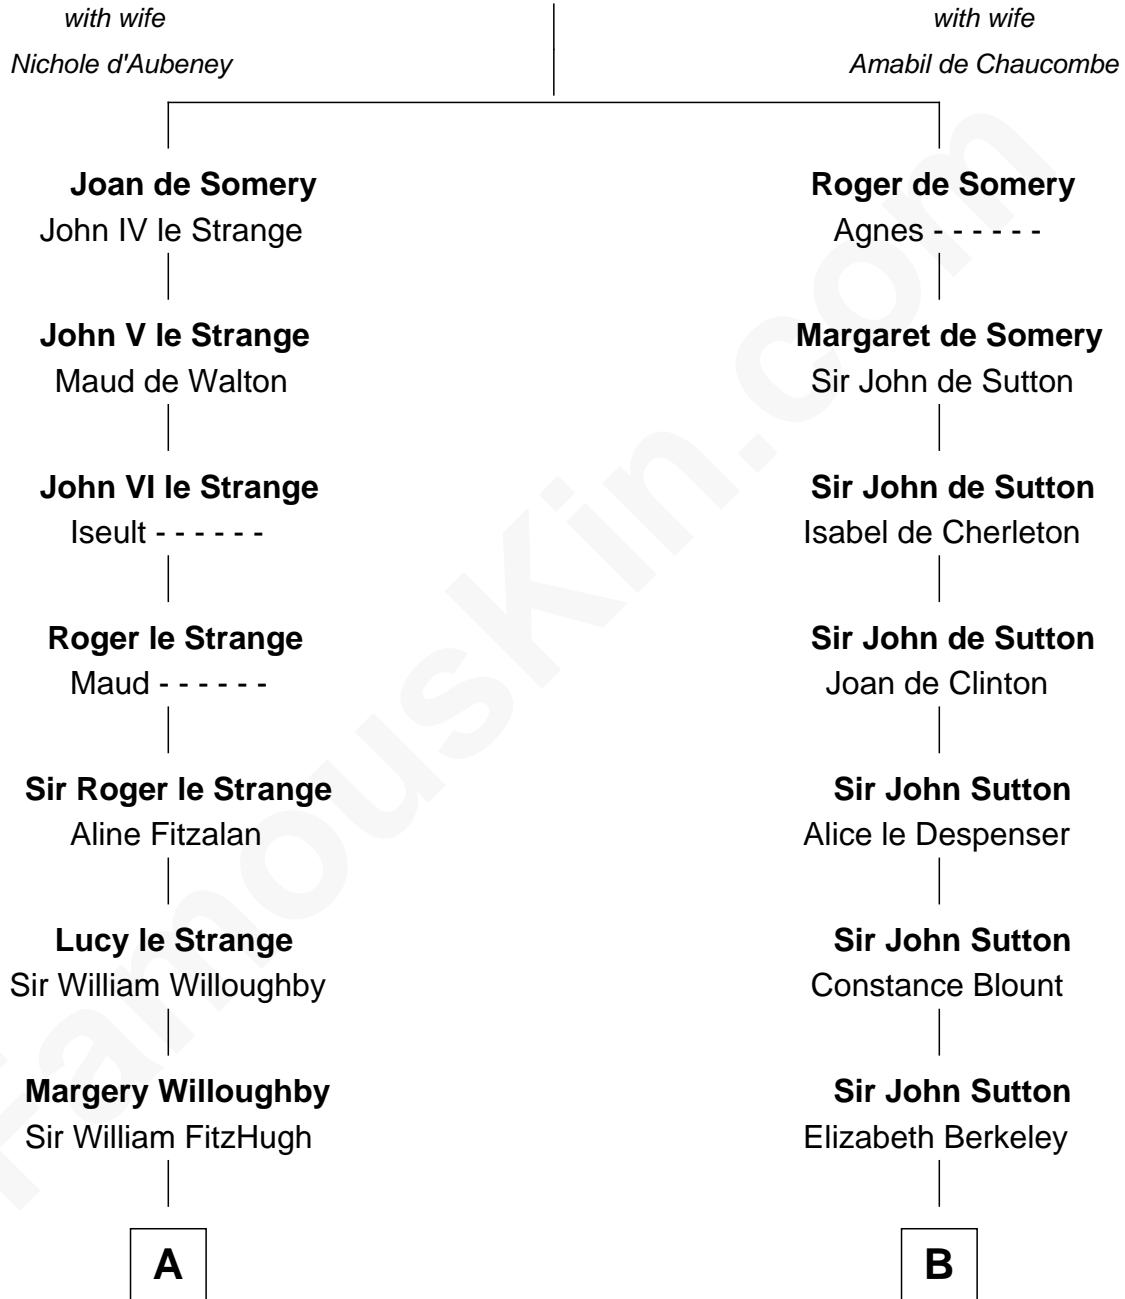

FamousKin.com Relationship Chart of

Charles A. Pillsbury

Co-Founder of C.A. Pillsbury Co.

20th cousin of

William Marsh Rice

Founder of Rice University

Sir Roger de Somery

C

Moses Carleton
Margaret Sprake

Henry Carleton
Polly Greeley

Margaret Sprague Carleton
George Alfred Pillsbury

Charles A. Pillsbury
Co-Founder of C.A. Pillsbury Co.

D

Hannah Holbrook
Urban Bates

Sarah Bates
David Rice