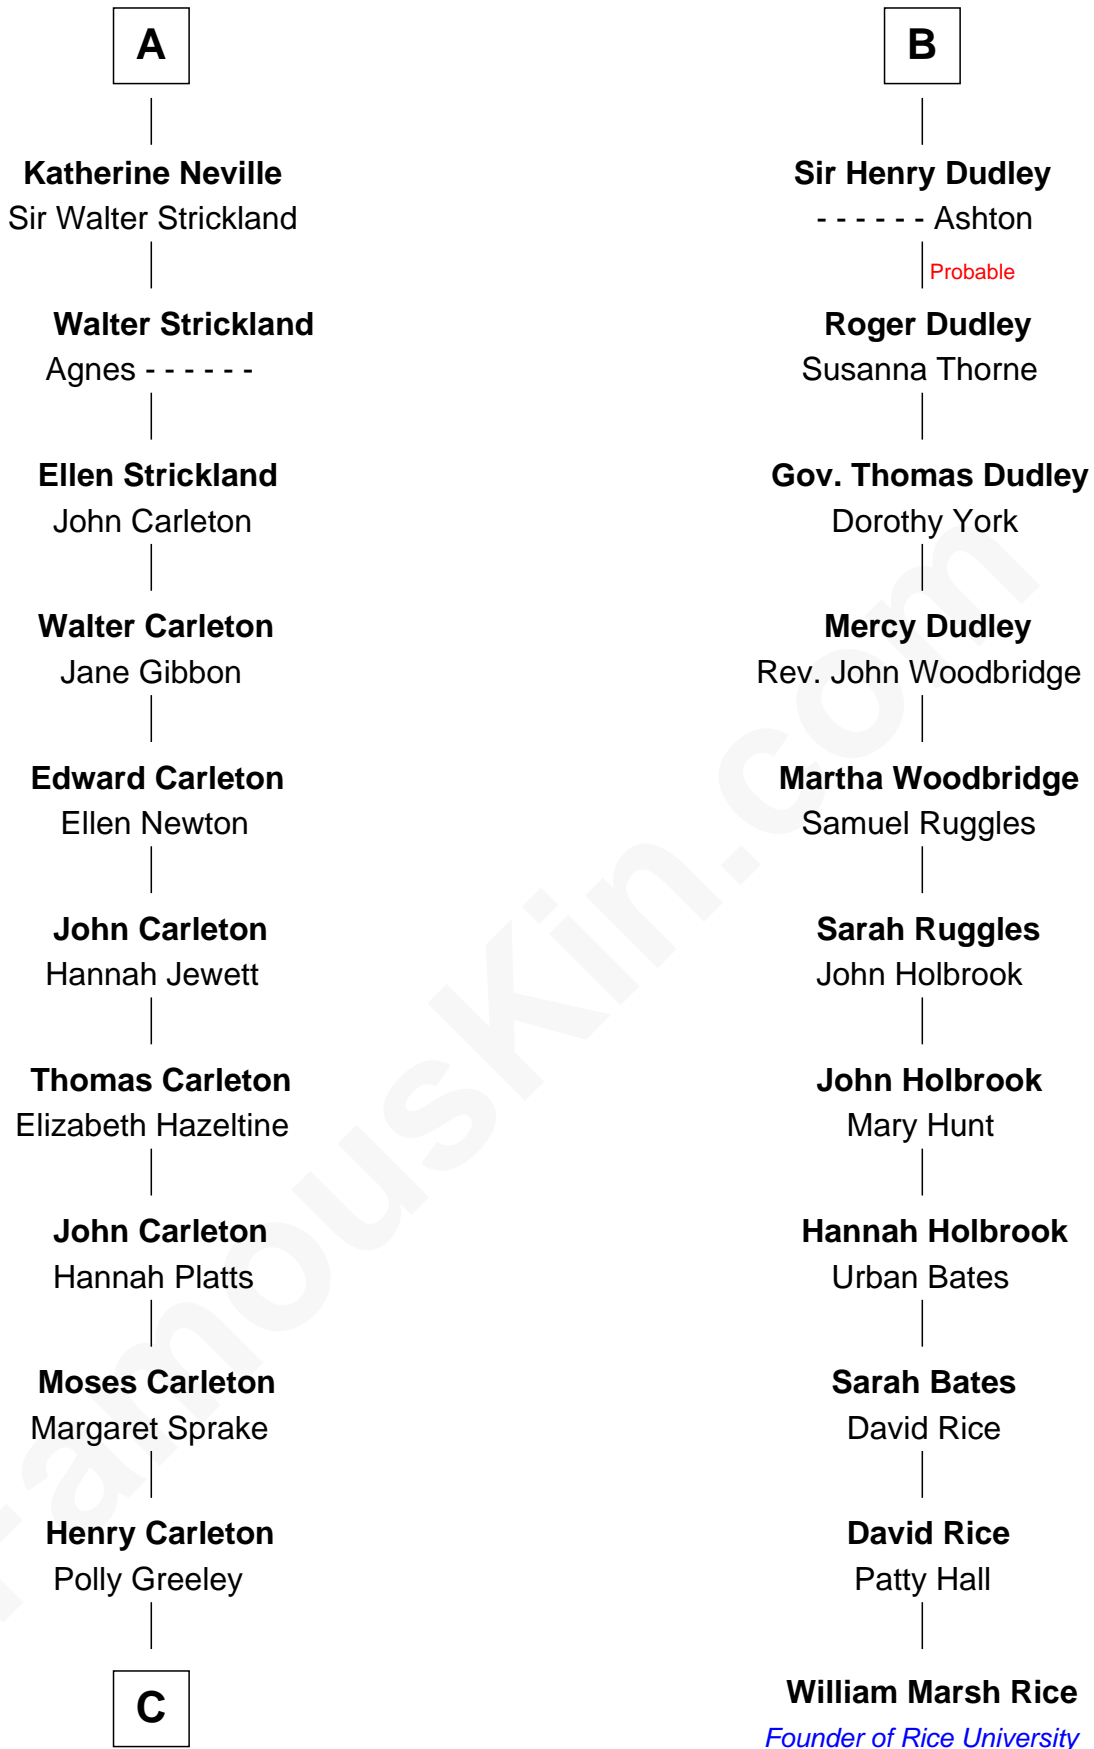

## Relationship Chart of

**Charles A. Pillsbury**

*Co-Founder of C.A. Pillsbury Co.*

17th cousin 1 time removed of

**William Marsh Rice**

*Founder of Rice University*

C

—  
**Margaret Sprague Carleton**

George Alfred Pillsbury

—  
**Charles A. Pillsbury**

*Co-Founder of C.A. Pillsbury Co.*

FamousKin.com