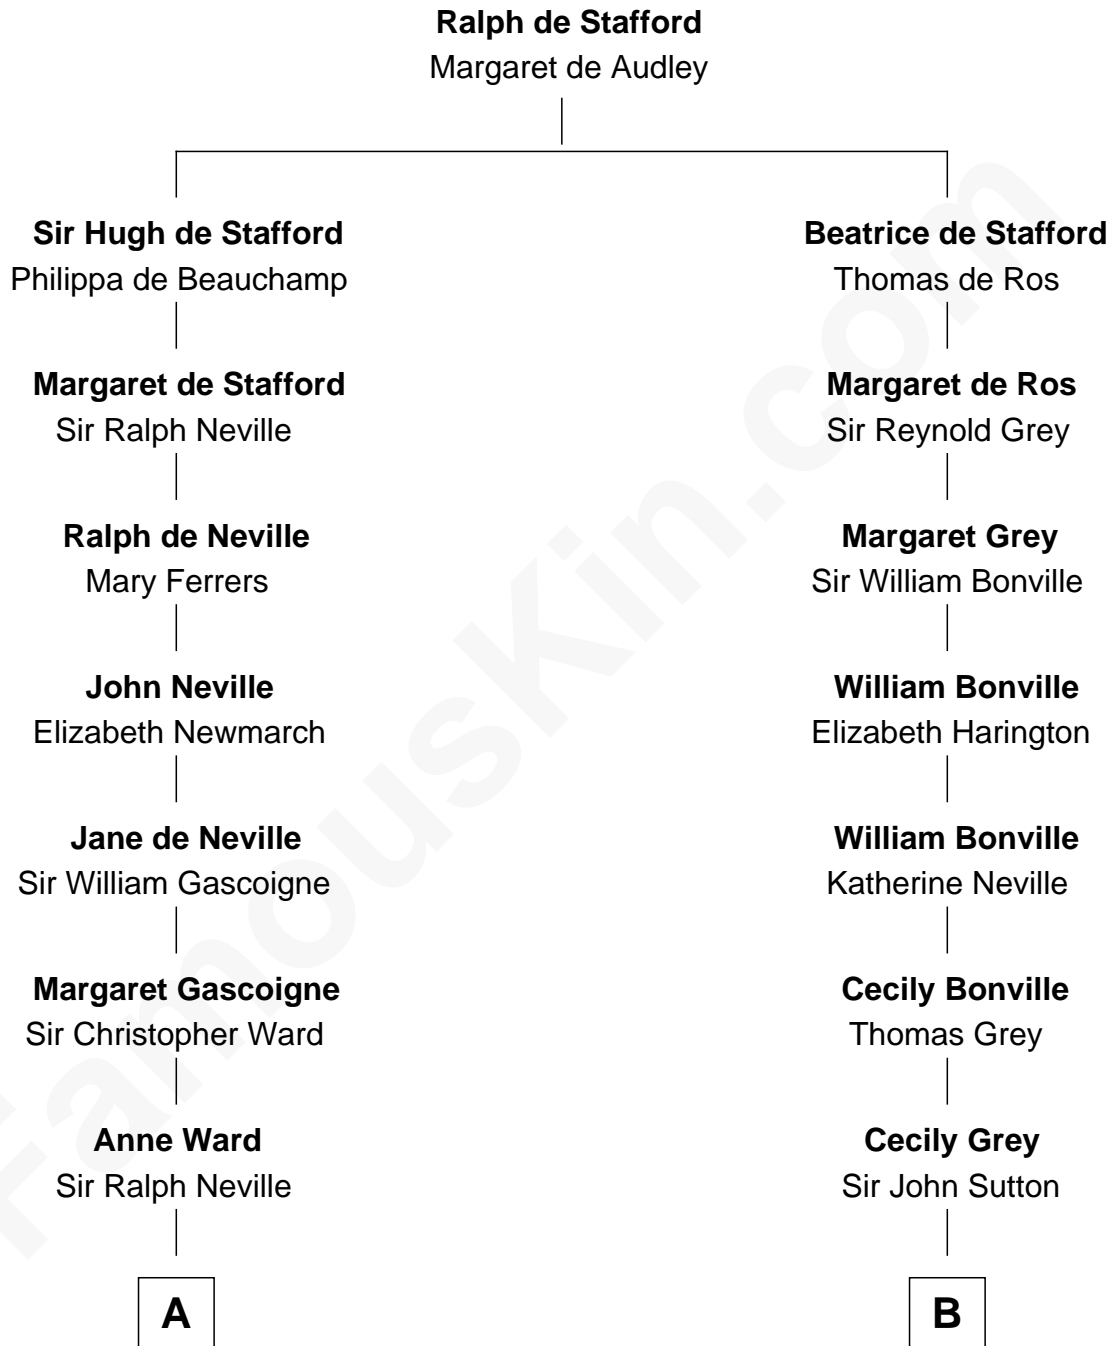

## Relationship Chart of

**Charles A. Pillsbury**

*Co-Founder of C.A. Pillsbury Co.*

17th cousin 1 time removed of

**William Marsh Rice**

*Founder of Rice University*

C

—  
**Margaret Sprague Carleton**