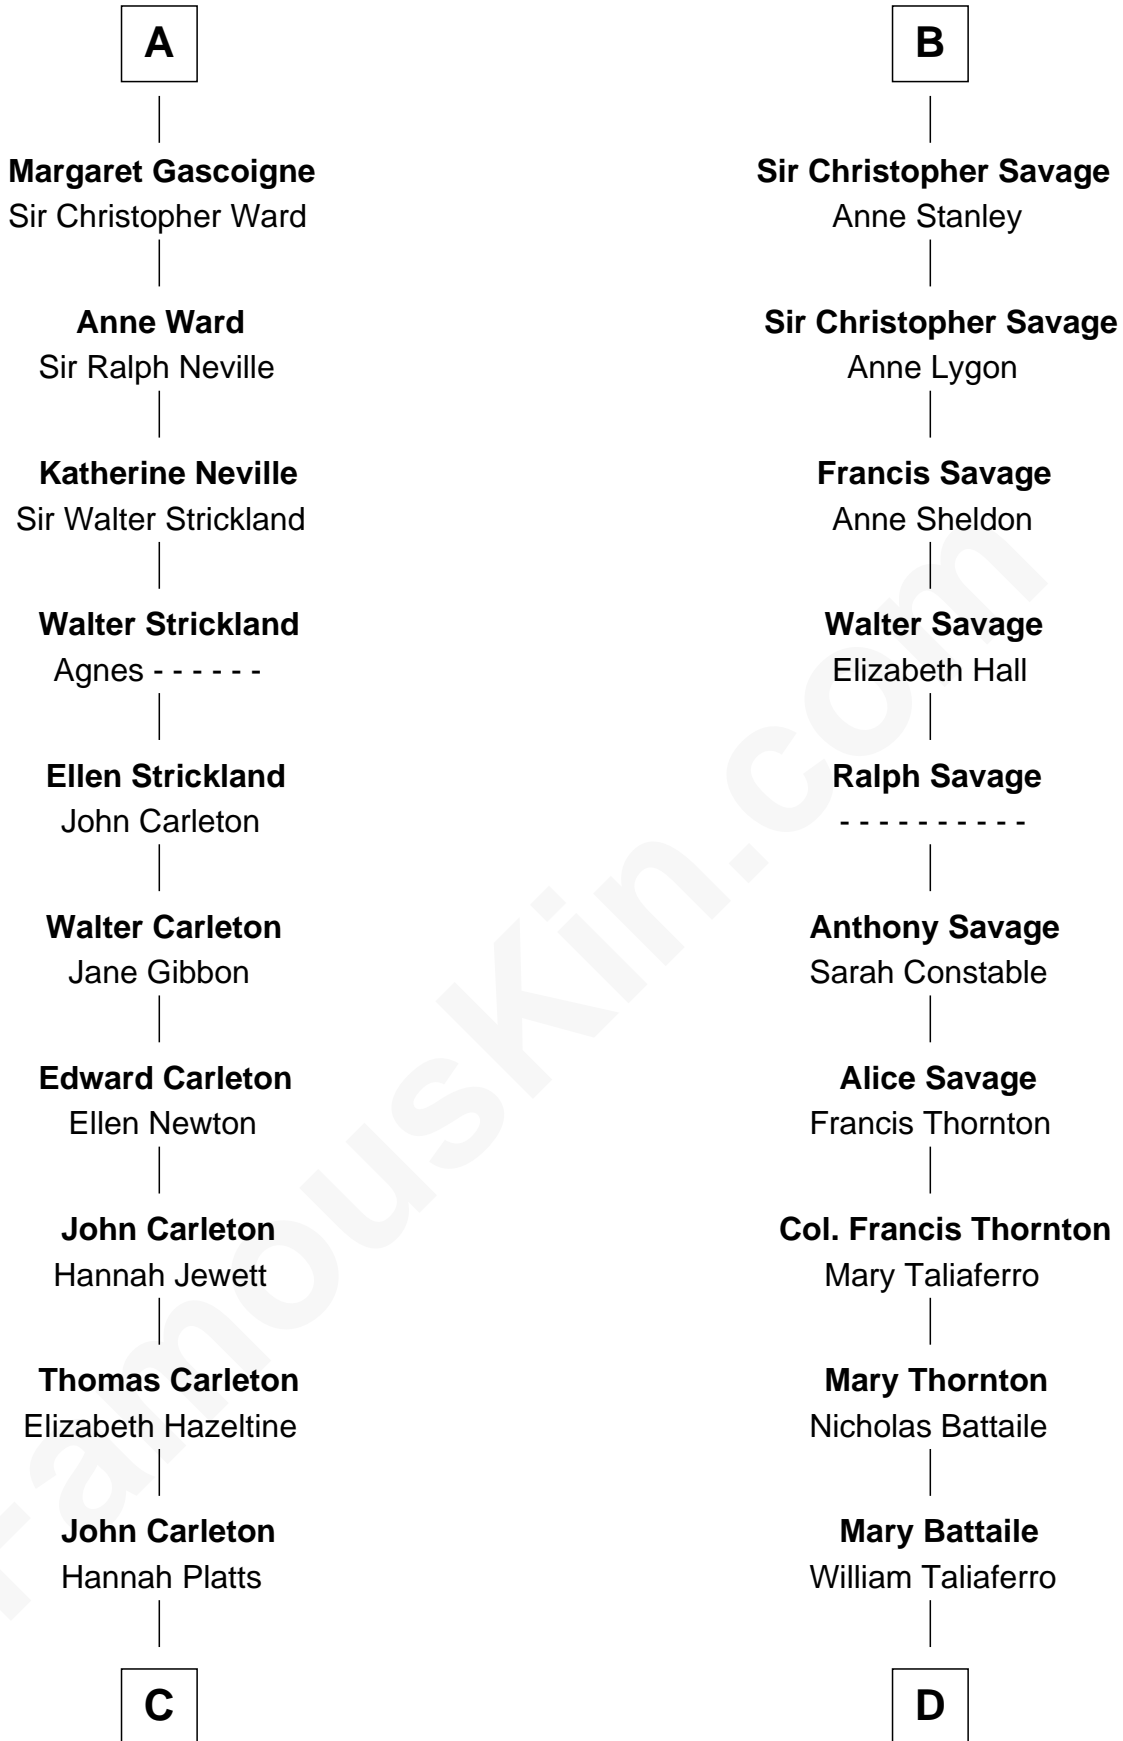

FamousKin.com

Relationship Chart of

Charles A. Pillsbury

Co-Founder of C.A. Pillsbury Co.

20th cousin 1 time removed of

General George C. Marshall

Author of "The Marshall Plan"

C

Moses Carleton

Margaret Sprake

Henry Carleton

Polly Greeley

Margaret Sprague Carleton

George Alfred Pillsbury

Charles A. Pillsbury

Co-Founder of C.A. Pillsbury Co.

D

Nicholas Taliaferro

Ann Champe Taliaferro

Matilda Battaile Taliaferro

Martin Marshall

William Champe Marshall

Susan Myers

George Catlett Marshall