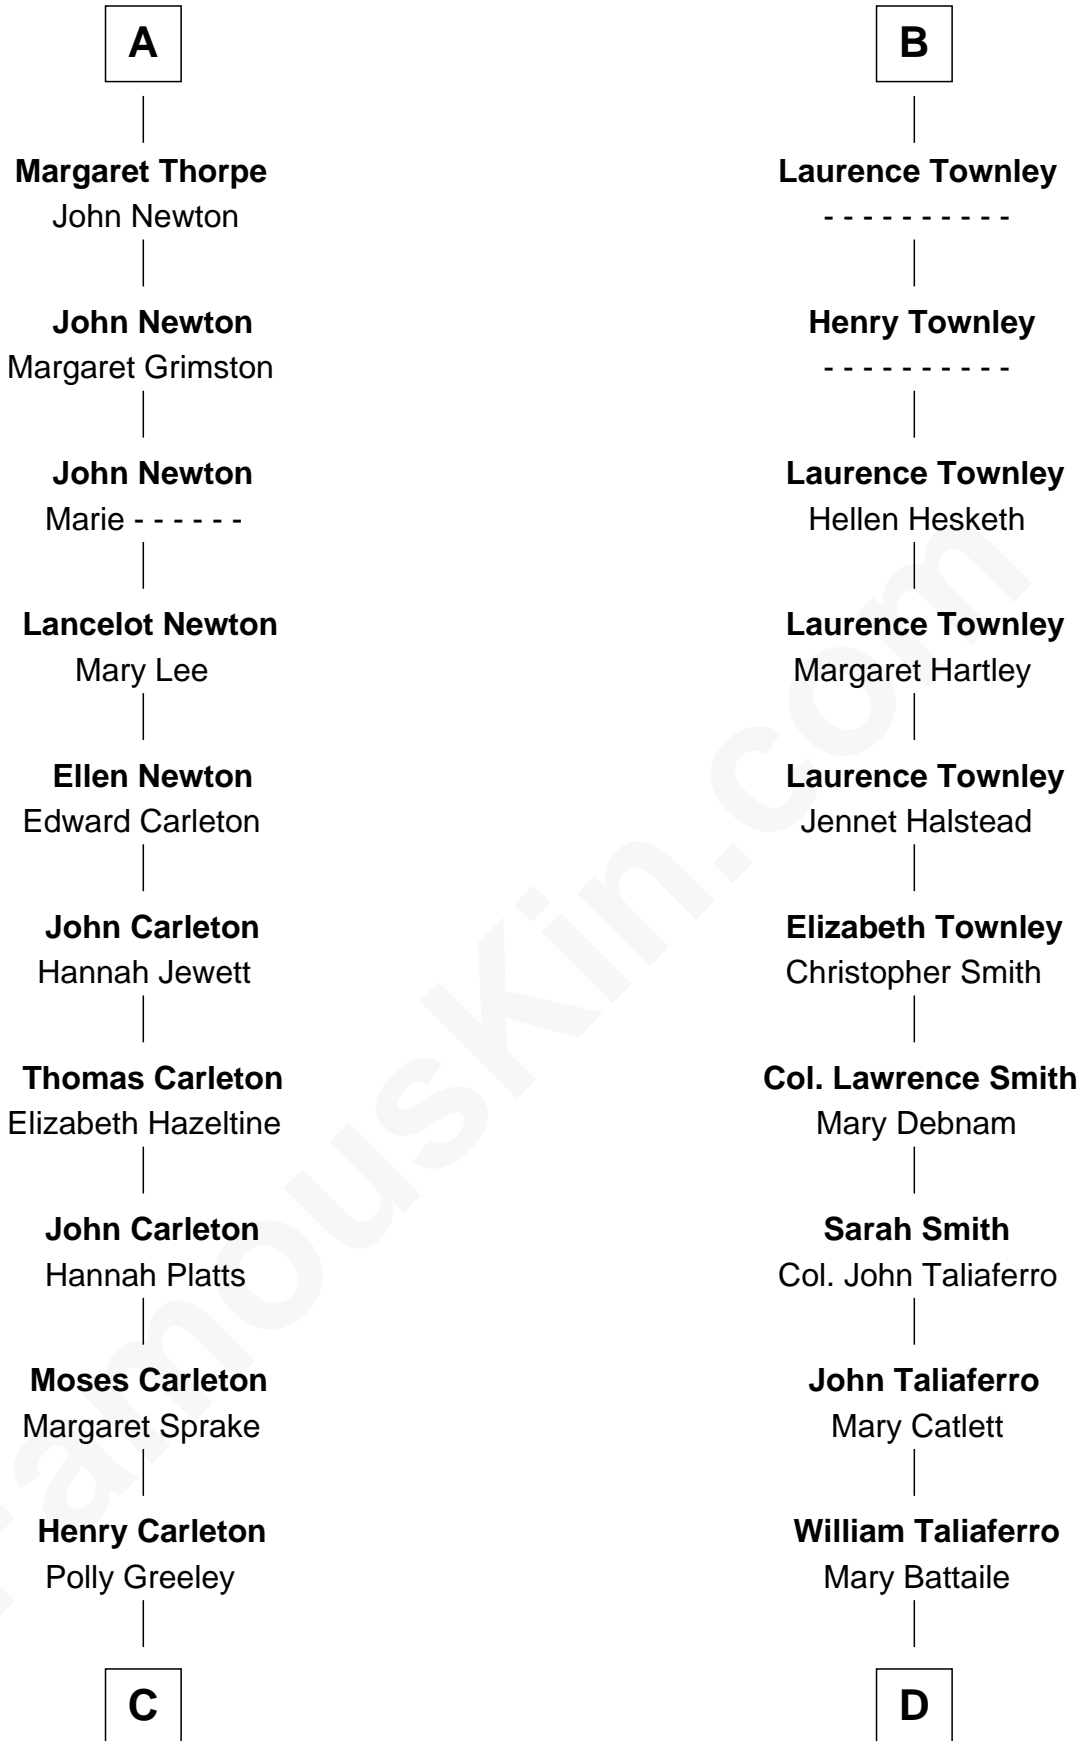

## Relationship Chart of

**Charles A. Pillsbury**

*Co-Founder of C.A. Pillsbury Co.*

18th cousin 3 times removed of

**General George C. Marshall**

*Author of "The Marshall Plan"*

**Sir William de Ros**

Eustache Fitz Ralph

**C**

**Margaret Sprague Carleton**

George Alfred Pillsbury

**Charles A. Pillsbury**

*Co-Founder of C.A. Pillsbury Co.*

**D**

**Nicholas Taliaferro**

Ann Champe Taliaferro

**Matilda Battaile Taliaferro**

Martin Marshall

**William Champe Marshall**

Susan Myers

**George Catlett Marshall**

Laura Emily Bradford

**General George C. Marshall**

*U.S. Army - World War II*