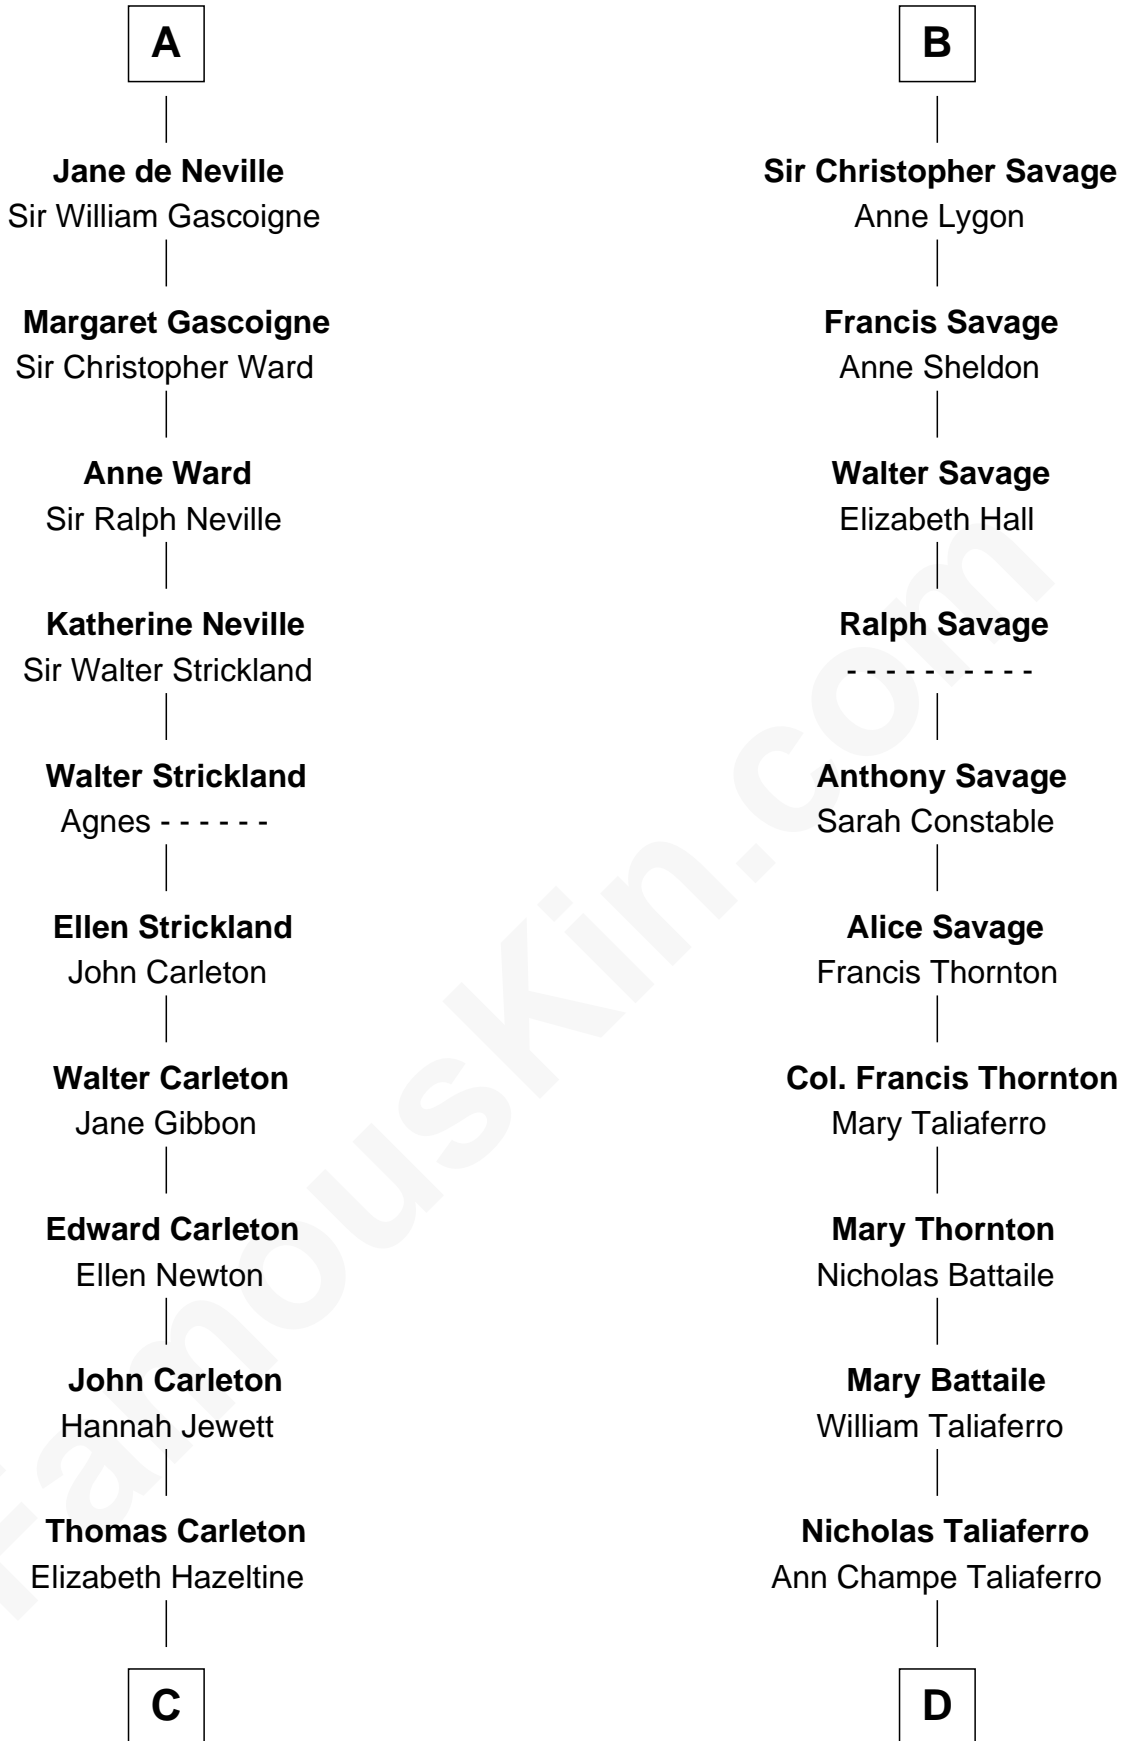

## Relationship Chart of

**Charles A. Pillsbury**

*Co-Founder of C.A. Pillsbury Co.*

20th cousin 1 time removed of

**General George C. Marshall**

*Author of "The Marshall Plan"*

**C**

**John Carleton**  
Hannah Platts

**Moses Carleton**  
Margaret Sprake

**Henry Carleton**  
Polly Greeley

**Margaret Sprague Carleton**  
George Alfred Pillsbury

**Charles A. Pillsbury**  
*Co-Founder of C.A. Pillsbury Co.*

**D**

**Matilda Battaile Taliaferro**  
Martin Marshall