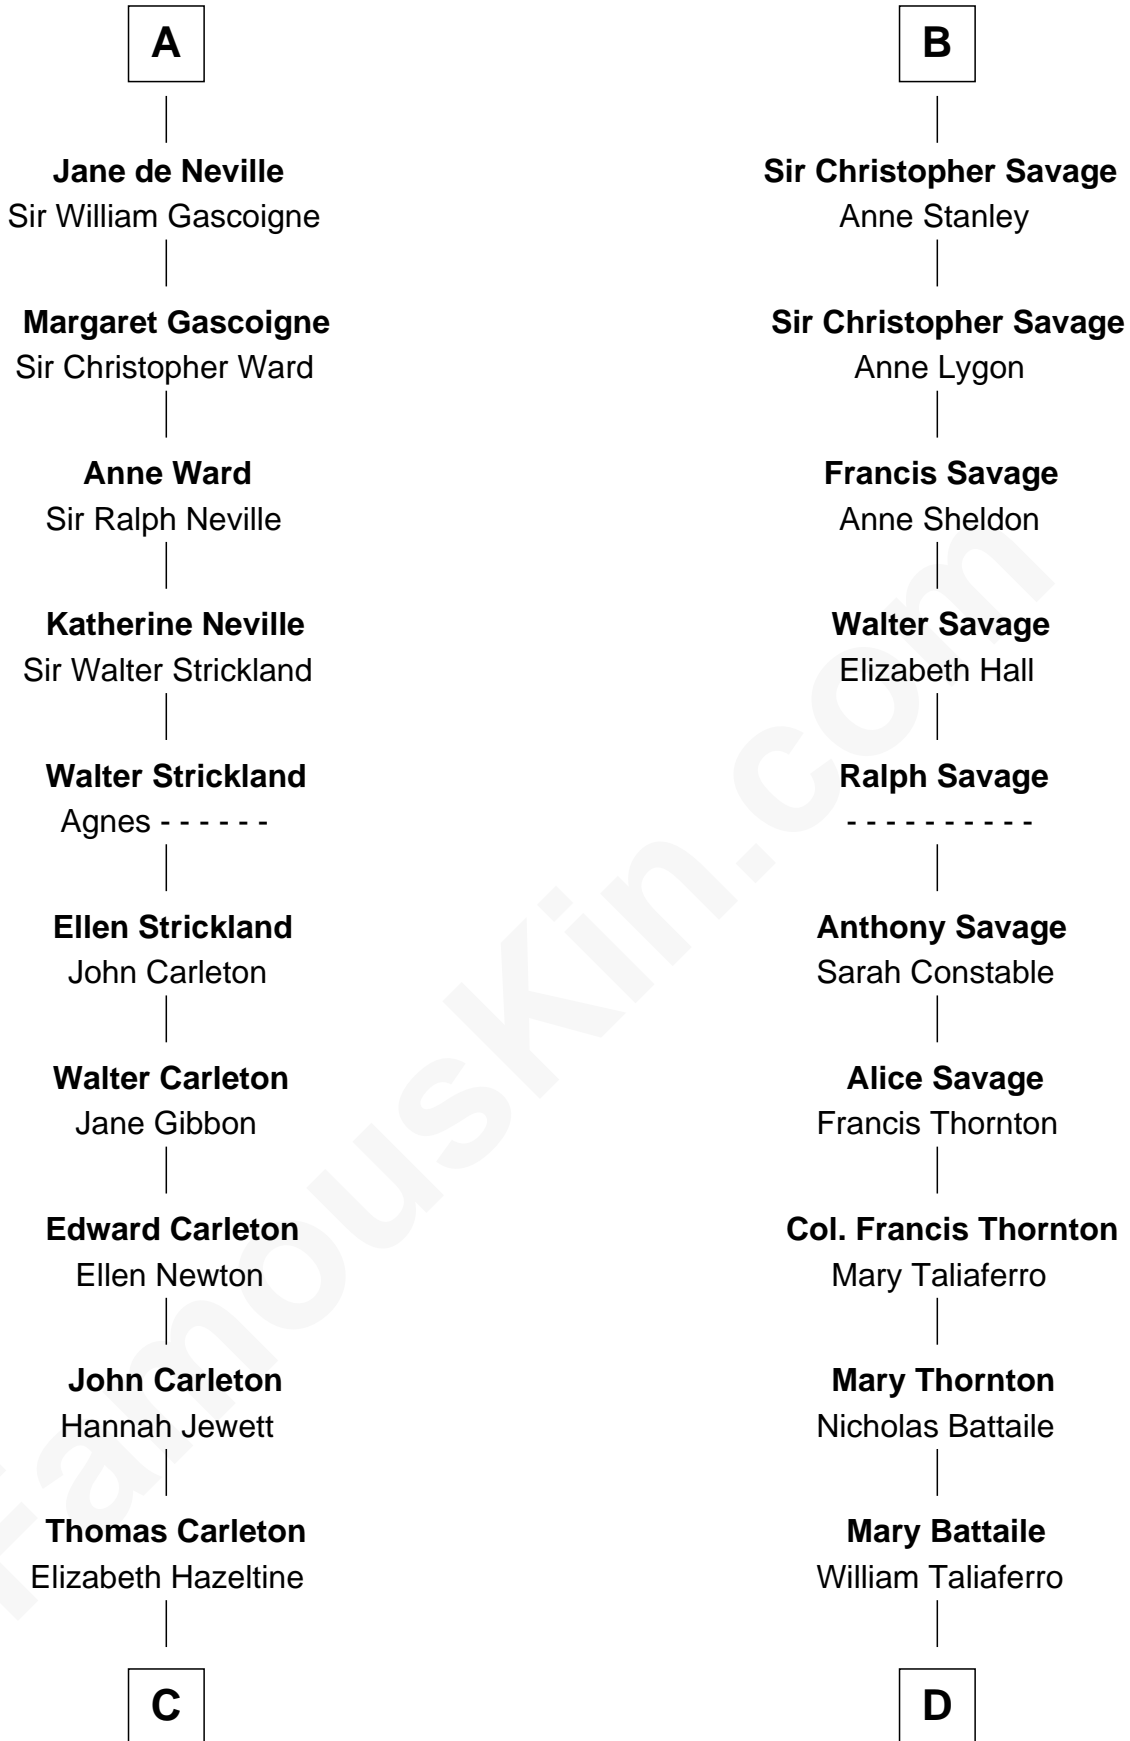

## Relationship Chart of

**Charles A. Pillsbury**

*Co-Founder of C.A. Pillsbury Co.*

21st cousin of

**General George C. Marshall**

*Author of "The Marshall Plan"*

**Ferdinand III, King of Castile**

Joanna of Ponthieu

**C**

**John Carleton**  
Hannah Platts

**Moses Carleton**  
Margaret Sprake

**Henry Carleton**  
Polly Greeley

**Margaret Sprague Carleton**  
George Alfred Pillsbury

**Charles A. Pillsbury**  
*Co-Founder of C.A. Pillsbury Co.*