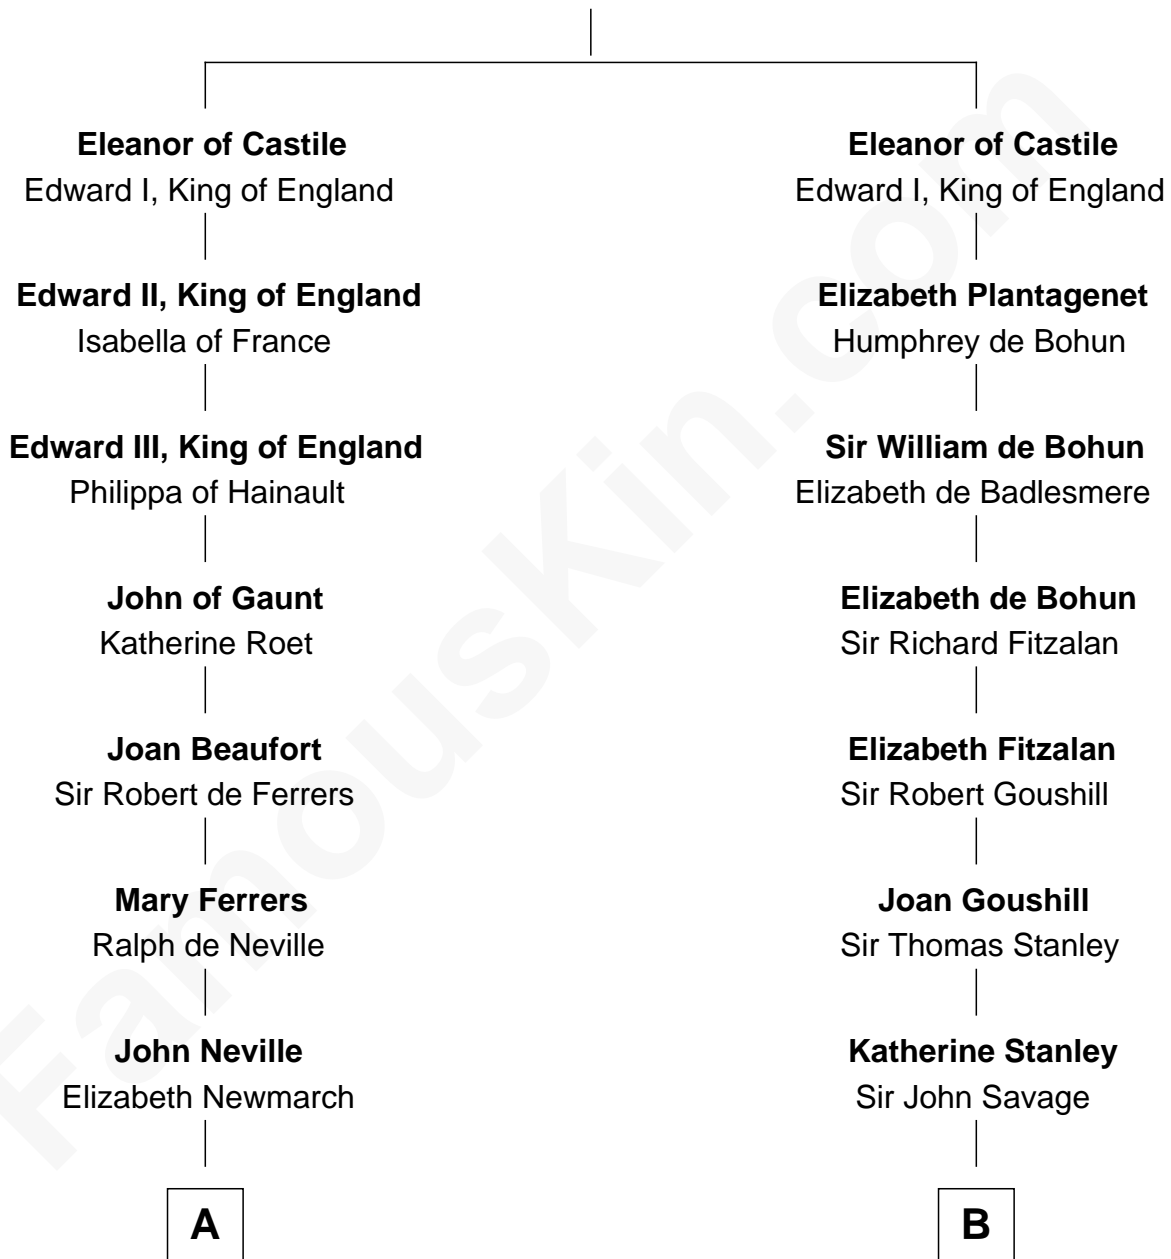

## Relationship Chart of

**Charles A. Pillsbury**

*Co-Founder of C.A. Pillsbury Co.*

21st cousin of

**General George C. Marshall**

*Author of "The Marshall Plan"*

**Ferdinand III, King of Castile**

Joanna of Ponthieu

**C**

**John Carleton**  
Hannah Platts

**Moses Carleton**  
Margaret Sprake

**Henry Carleton**  
Polly Greeley

**Margaret Sprague Carleton**  
George Alfred Pillsbury

**Charles A. Pillsbury**  
*Co-Founder of C.A. Pillsbury Co.*