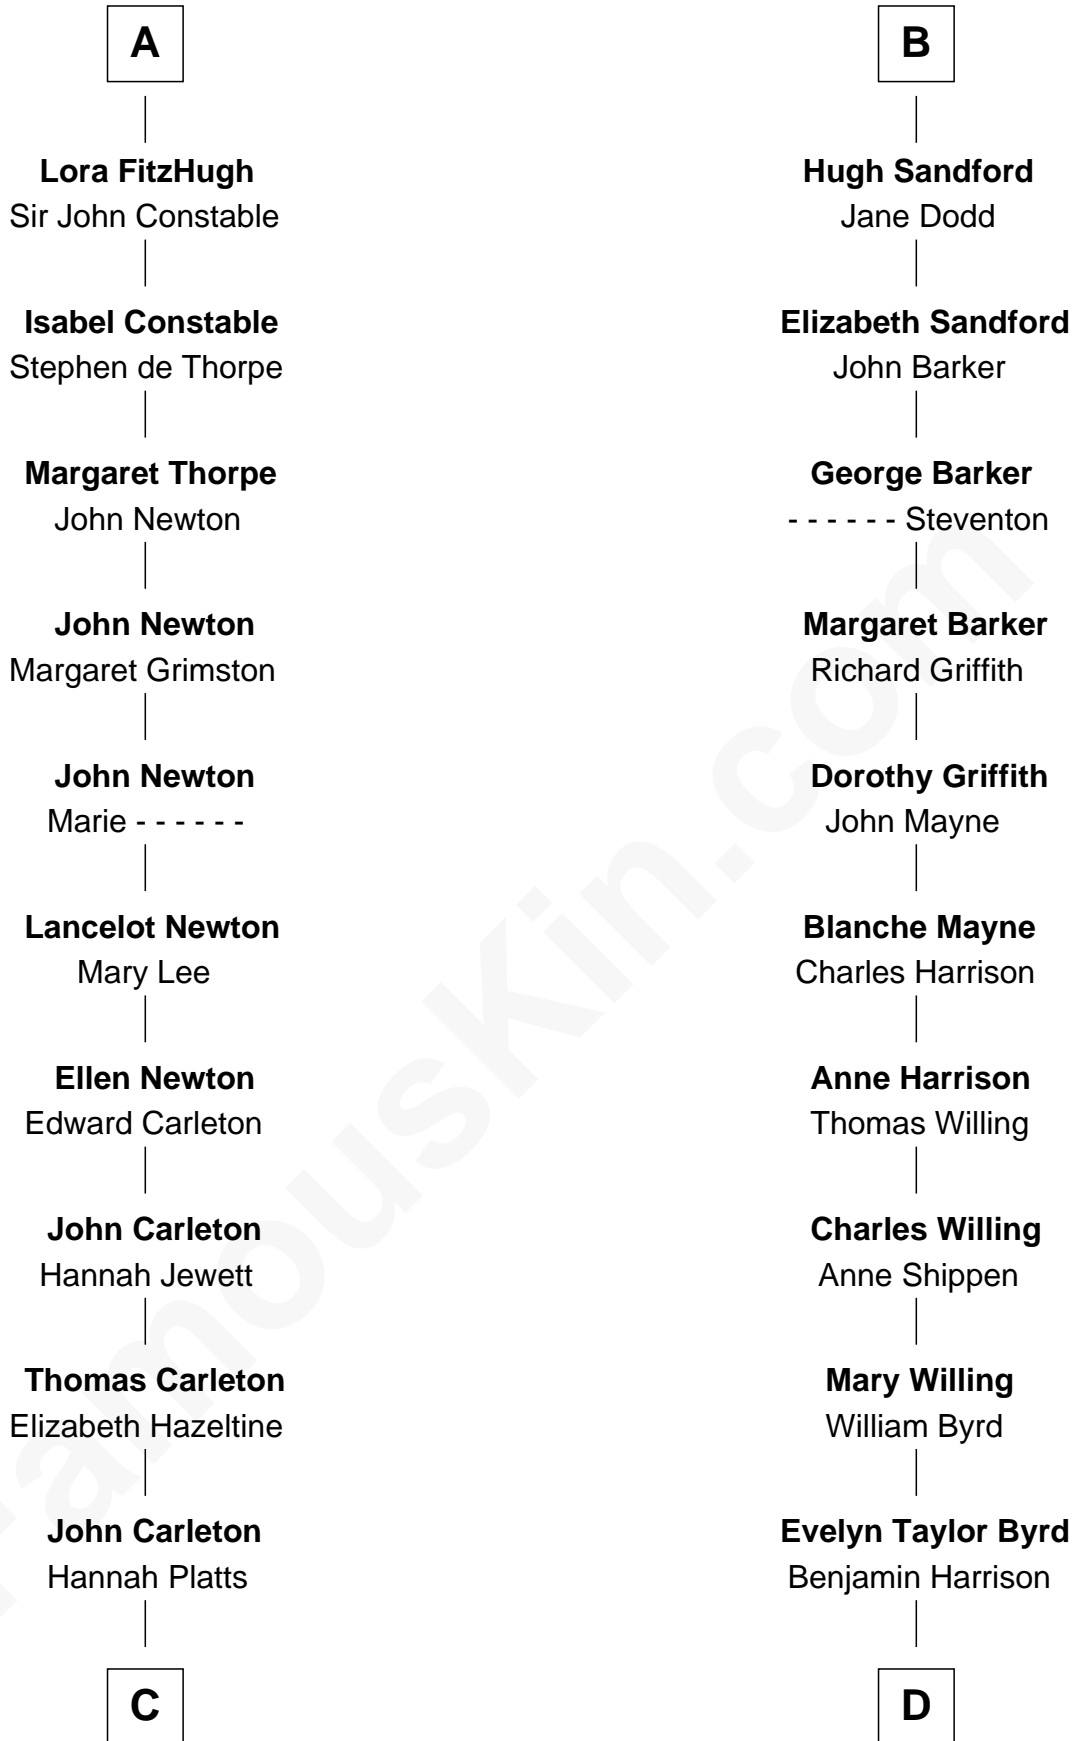

FamousKin.com Relationship Chart of

Charles A. Pillsbury

Co-Founder of C.A. Pillsbury Co.

20th cousin of

Harry F. Byrd

50th Governor of Virginia

Sir Roger de Somery

Nichole d'Aubenev

Sir Henry de Erdington

Sir Henry de Erdington

Joan de Wolvey

Sir Giles de Erdington

Elizabeth de Tolthorpe

Margaret de Erdington

Sir Roger Corbet

Sir Robert Corbet

Margaret - - - - -

Juliana Corbet

Sir John Sandford

Richard Sandford

Jane Bromley

B

C

Moses Carleton
Margaret Sprake

Henry Carleton
Polly Greeley

Margaret Sprague Carleton
George Alfred Pillsbury

Charles A. Pillsbury
Co-Founder of C.A. Pillsbury Co.

D

Anne Harrison
Richard Evelyn Byrd

Col. William Byrd
Jane Meriwether Rivers