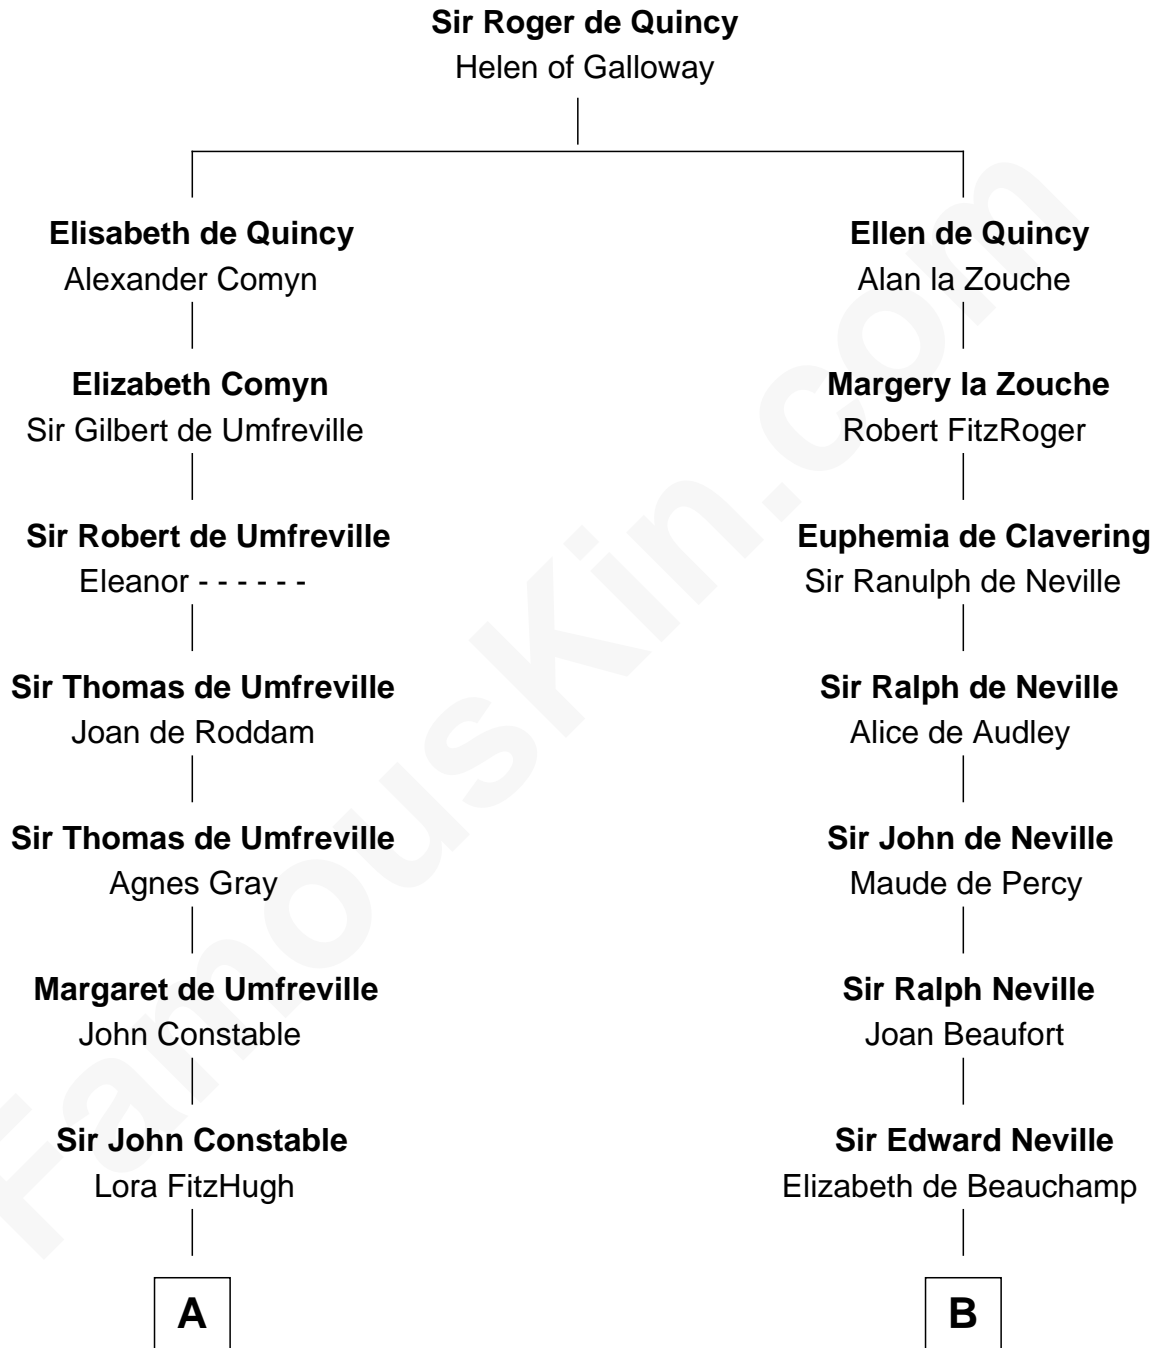

FamousKin.com Relationship Chart of

Charles A. Pillsbury

Co-Founder of C.A. Pillsbury Co.

19th cousin 2 times removed of

Harry F. Byrd

50th Governor of Virginia

C

Henry Carleton