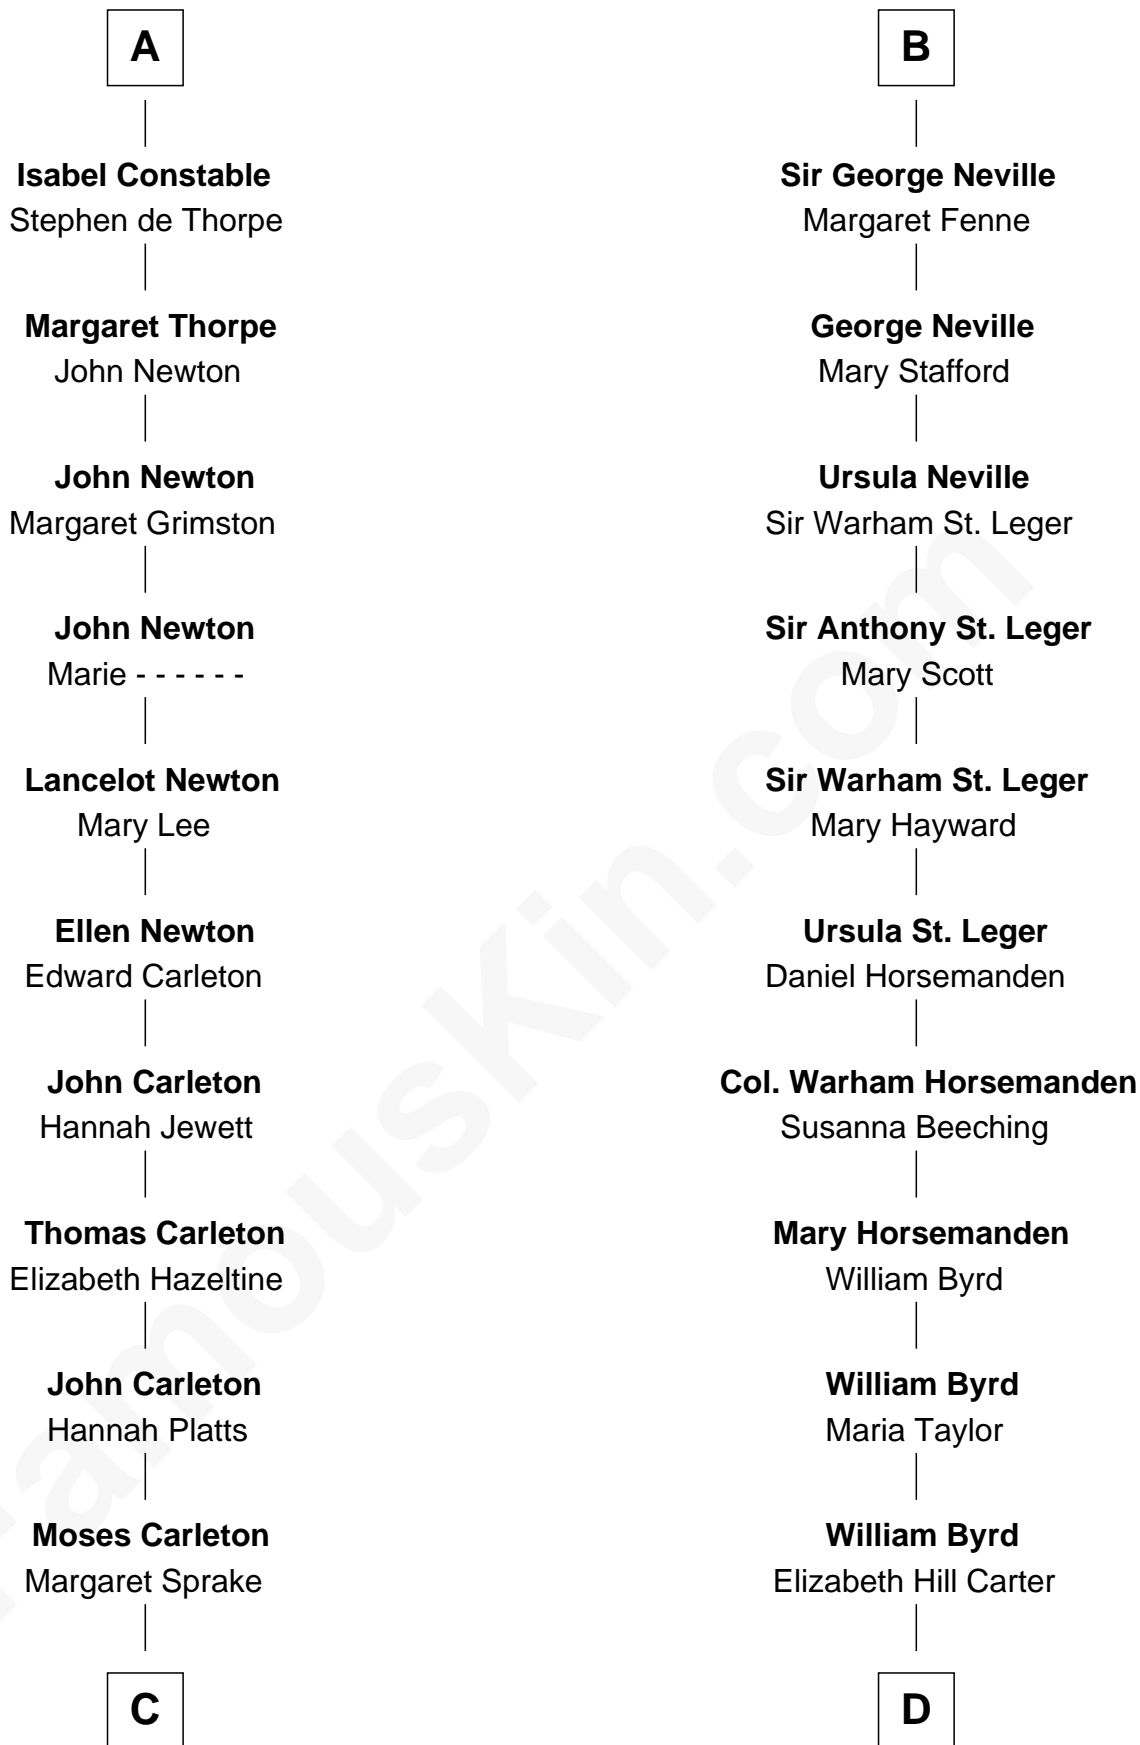

FamousKin.com Relationship Chart of

Charles A. Pillsbury

Co-Founder of C.A. Pillsbury Co.

19th cousin 2 times removed of

Harry F. Byrd

50th Governor of Virginia

C

Henry Carleton

Polly Greeley

Margaret Sprague Carleton

George Alfred Pillsbury

Charles A. Pillsbury

Co-Founder of C.A. Pillsbury Co.

D

Thomas Taylor Byrd

Mary Armistead

Richard Evelyn Byrd

Anne Harrison

Col. William Byrd

Jane Meriwether Rivers

Richard Evelyn Byrd

Eleanor Bolling Flood

Harry F. Byrd

50th Governor of Virginia