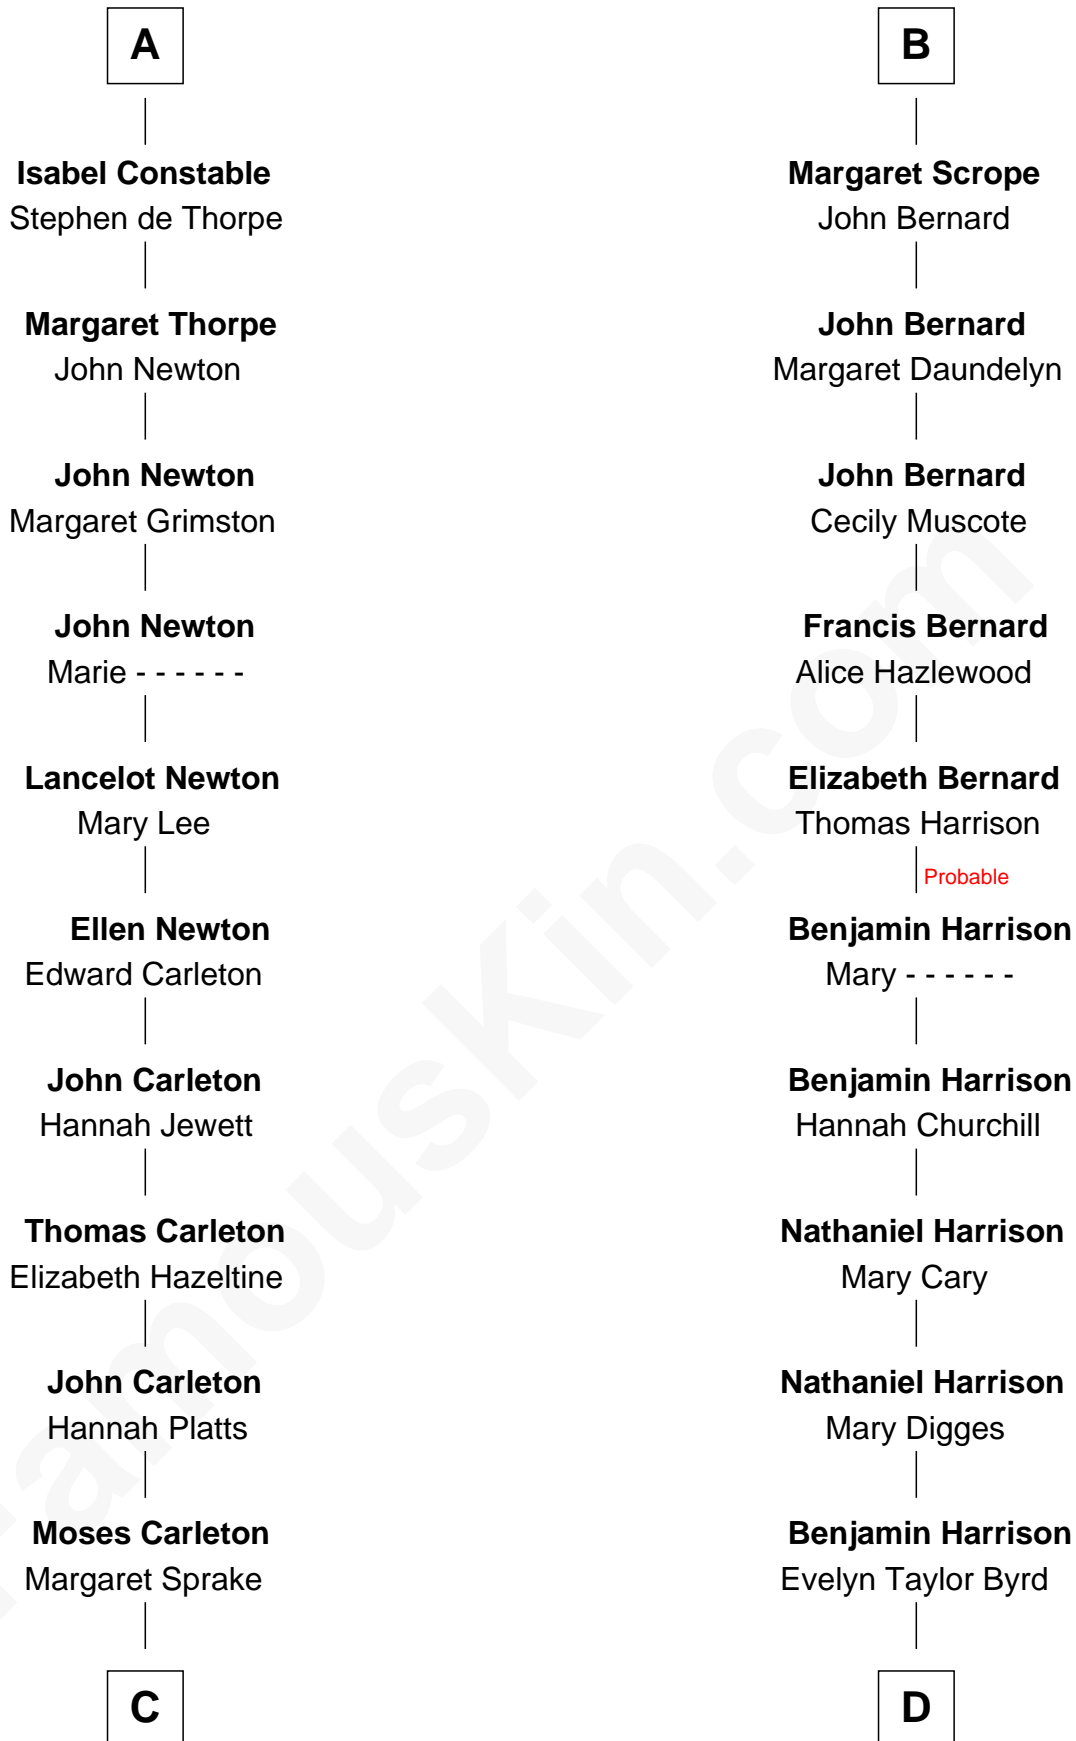

FamousKin.com Relationship Chart of

Charles A. Pillsbury

Co-Founder of C.A. Pillsbury Co.

19th cousin 1 time removed of

Harry F. Byrd

50th Governor of Virginia

Sir William de Ros

Lucy FitzPiers

Sir William de Ros

Eustache Fitz Ralph

Ivetta de Ros

Sir Geoffrey le Scrope

Henry Scrope

Joan - - - - -

Joan Scrope

Henry Fitzhugh

Stephen le Scrope

John le Scrope

Elizabeth Chaworth

Elizabeth le Scrope

Sir Henry le Scrope

B

C

Henry Carleton

Polly Greeley

Margaret Sprague Carleton

George Alfred Pillsbury

Charles A. Pillsbury

Co-Founder of C.A. Pillsbury Co.

D

Anne Harrison

Richard Evelyn Byrd