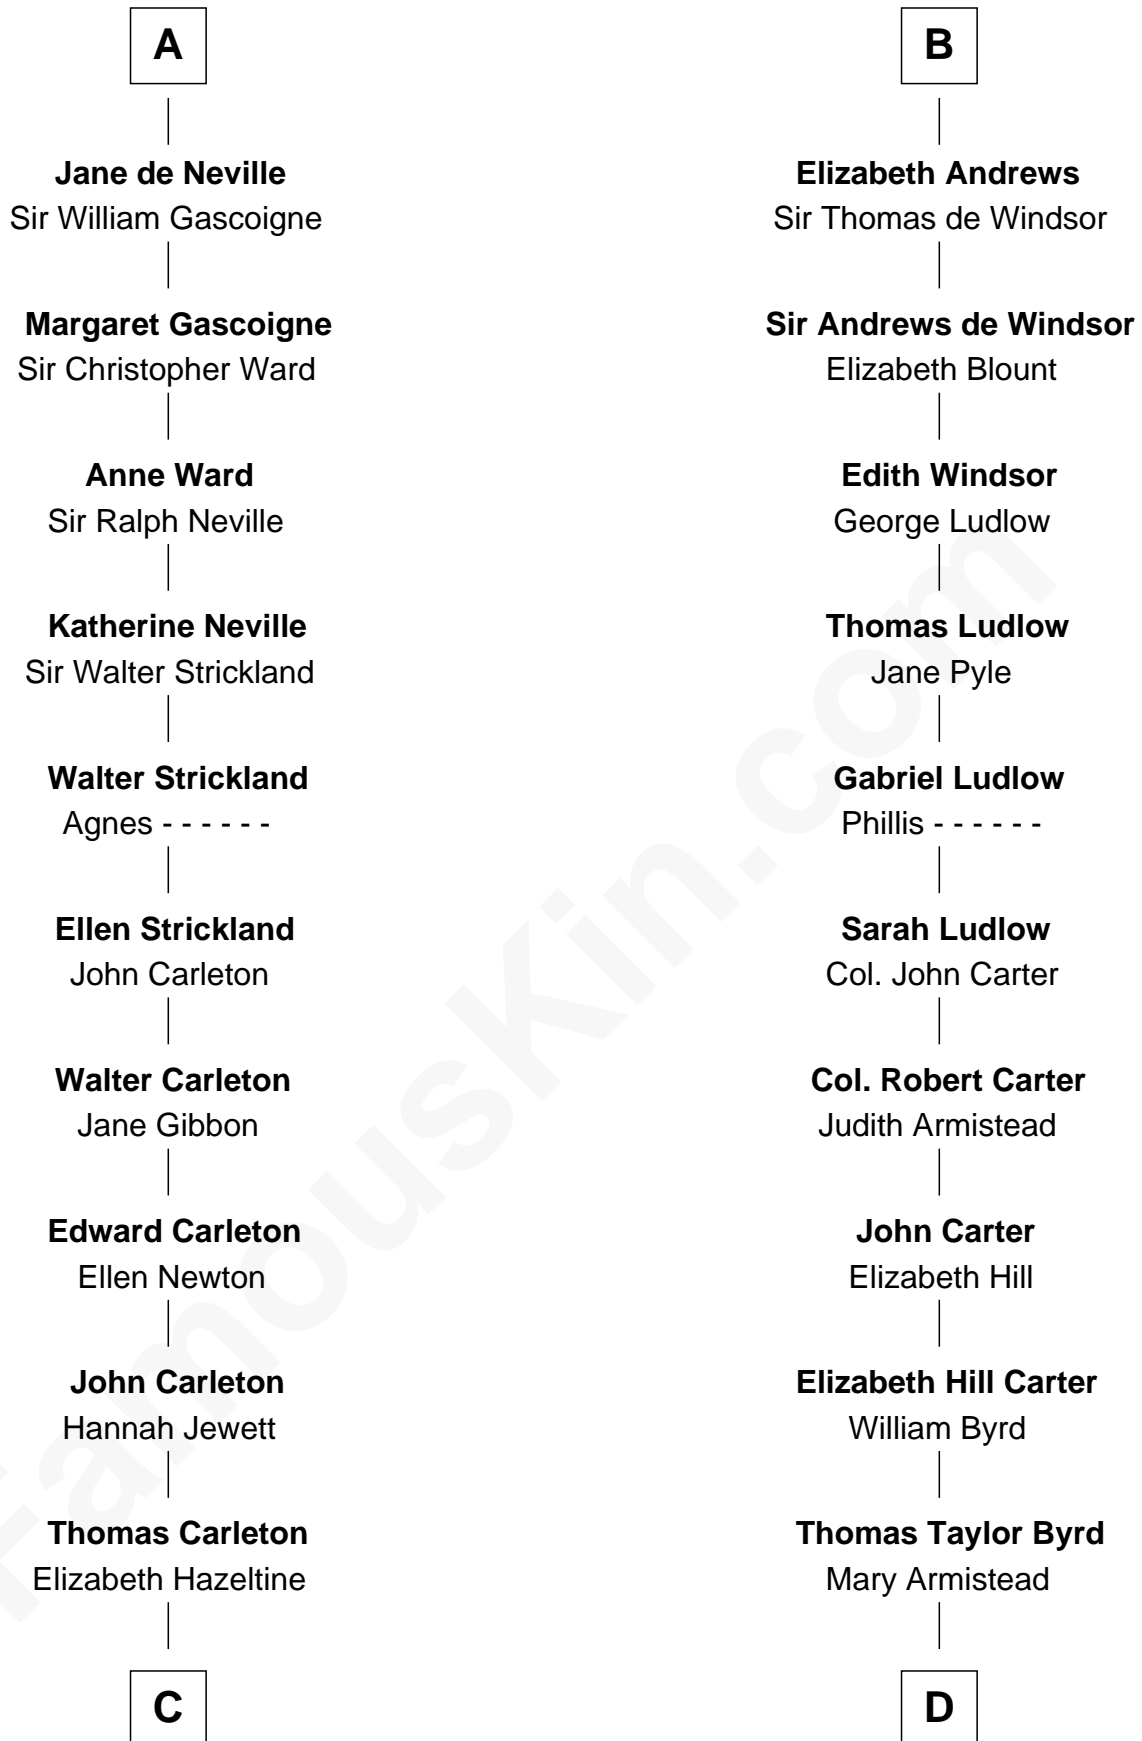

FamousKin.com Relationship Chart of

Charles A. Pillsbury

Co-Founder of C.A. Pillsbury Co.

20th cousin 1 time removed of

Harry F. Byrd

50th Governor of Virginia

Sir Humphrey de Bohun

Eleanor de Braiose

Catherine de Beaumont

Elizabeth Luttrell

John Stratton

Elizabeth Stratton

John Andrews

B

C

John Carleton
Hannah Platts