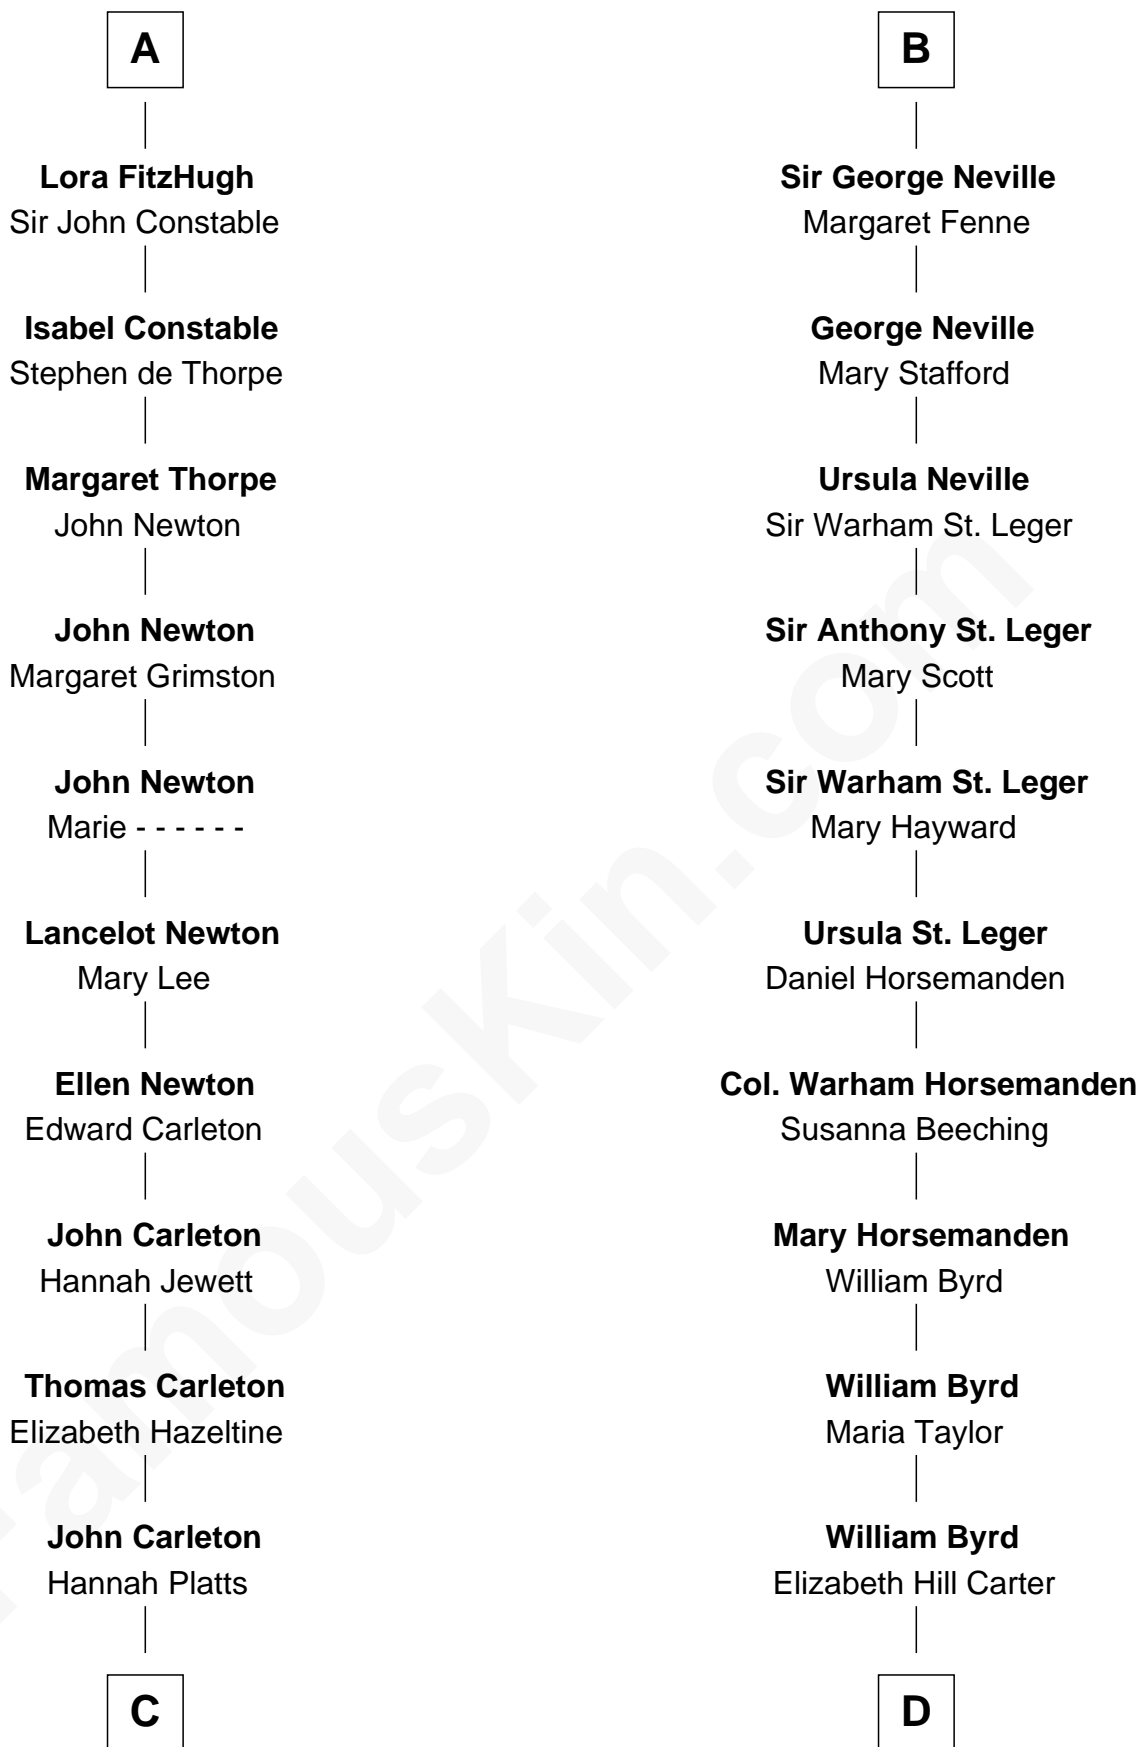

FamousKin.com

Relationship Chart of

Charles A. Pillsbury

Co-Founder of C.A. Pillsbury Co.

20th cousin 1 time removed of

Harry F. Byrd

50th Governor of Virginia

Sir William Longespee

Ela of Salisbury

C

Moses Carleton
Margaret Sprake

Henry Carleton
Polly Greeley

Margaret Sprague Carleton
George Alfred Pillsbury

Charles A. Pillsbury
Co-Founder of C.A. Pillsbury Co.

D

Thomas Taylor Byrd
Mary Armistead