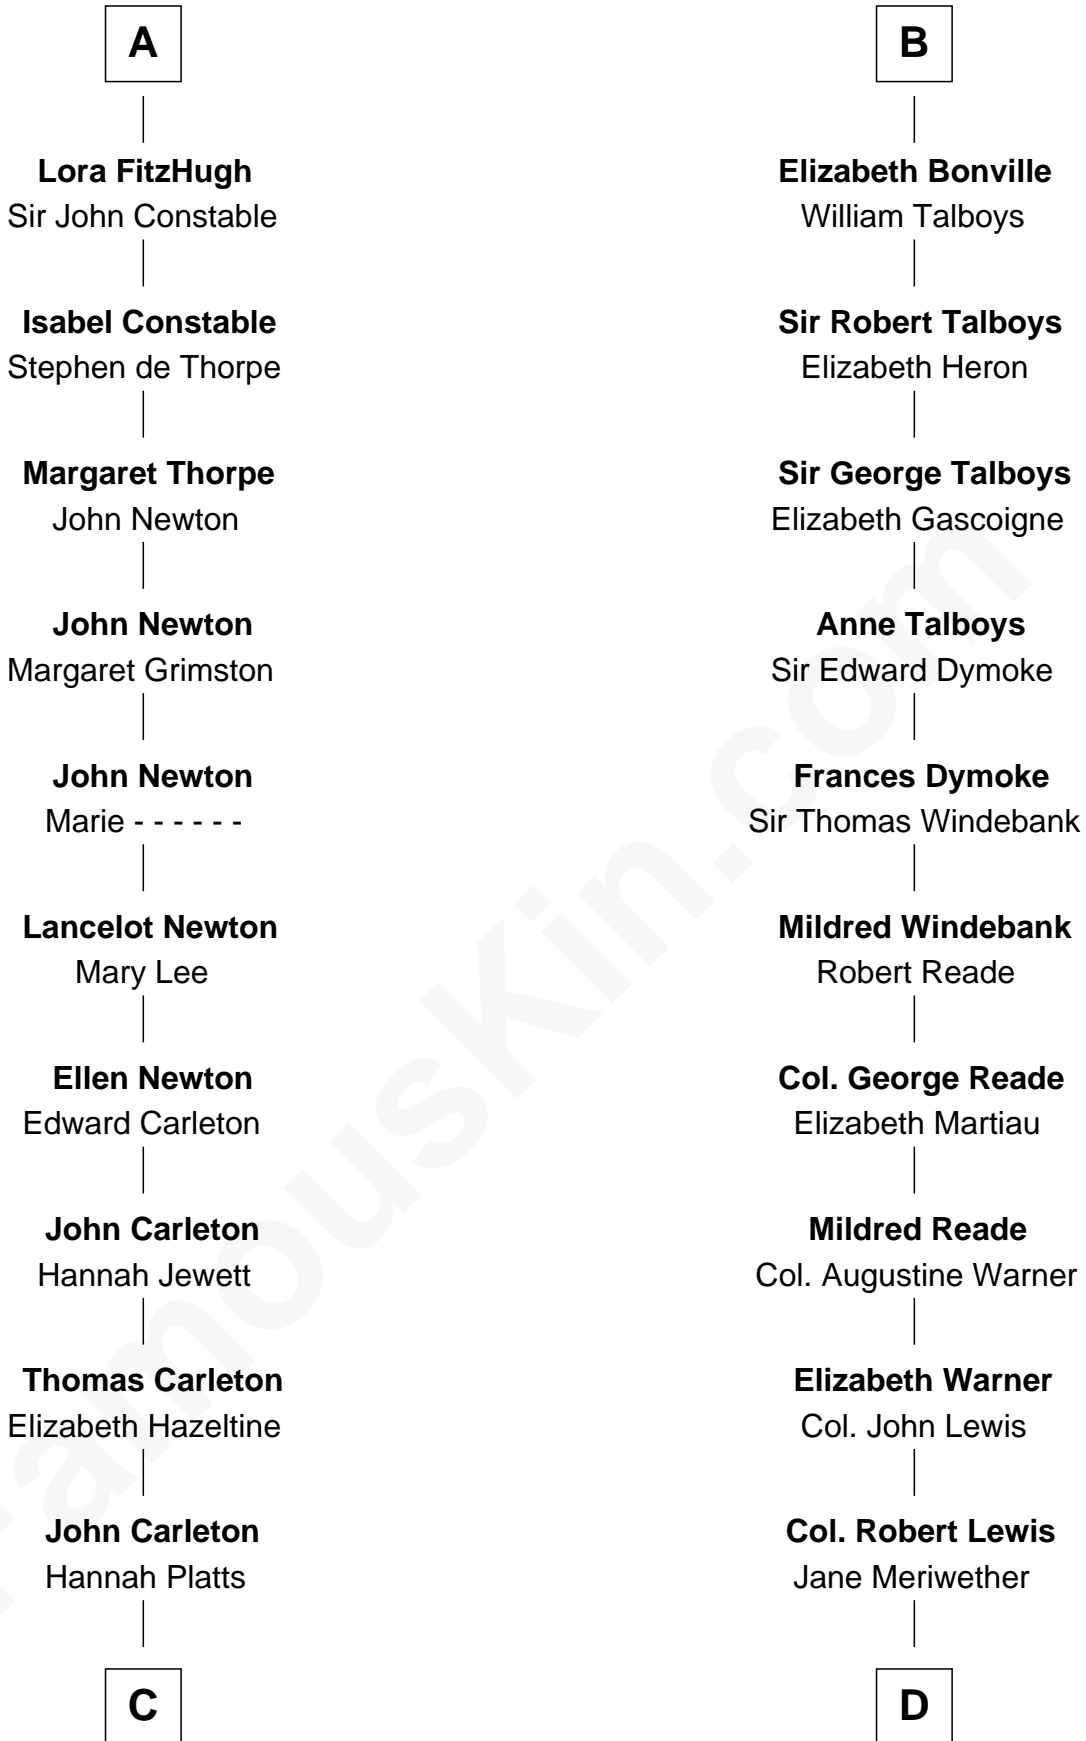

## Relationship Chart of

### Charles A. Pillsbury

Co-Founder of C.A. Pillsbury Co.

18th cousin 2 times removed of

**Meriwether Lewis**

*Lewis and Clark Expedition*

**Sir Roger de Somery**

Nichole d'Aubenev

**C**

**Moses Carleton**  
Margaret Sprake

**Henry Carleton**  
Polly Greeley

**Margaret Sprague Carleton**  
George Alfred Pillsbury

**Charles A. Pillsbury**  
*Co-Founder of C.A. Pillsbury Co.*

**D**

**William Lewis**  
Lucy Meriwether

**Meriwether Lewis**  
*Lewis and Clark Expedition*

FamousKin.com