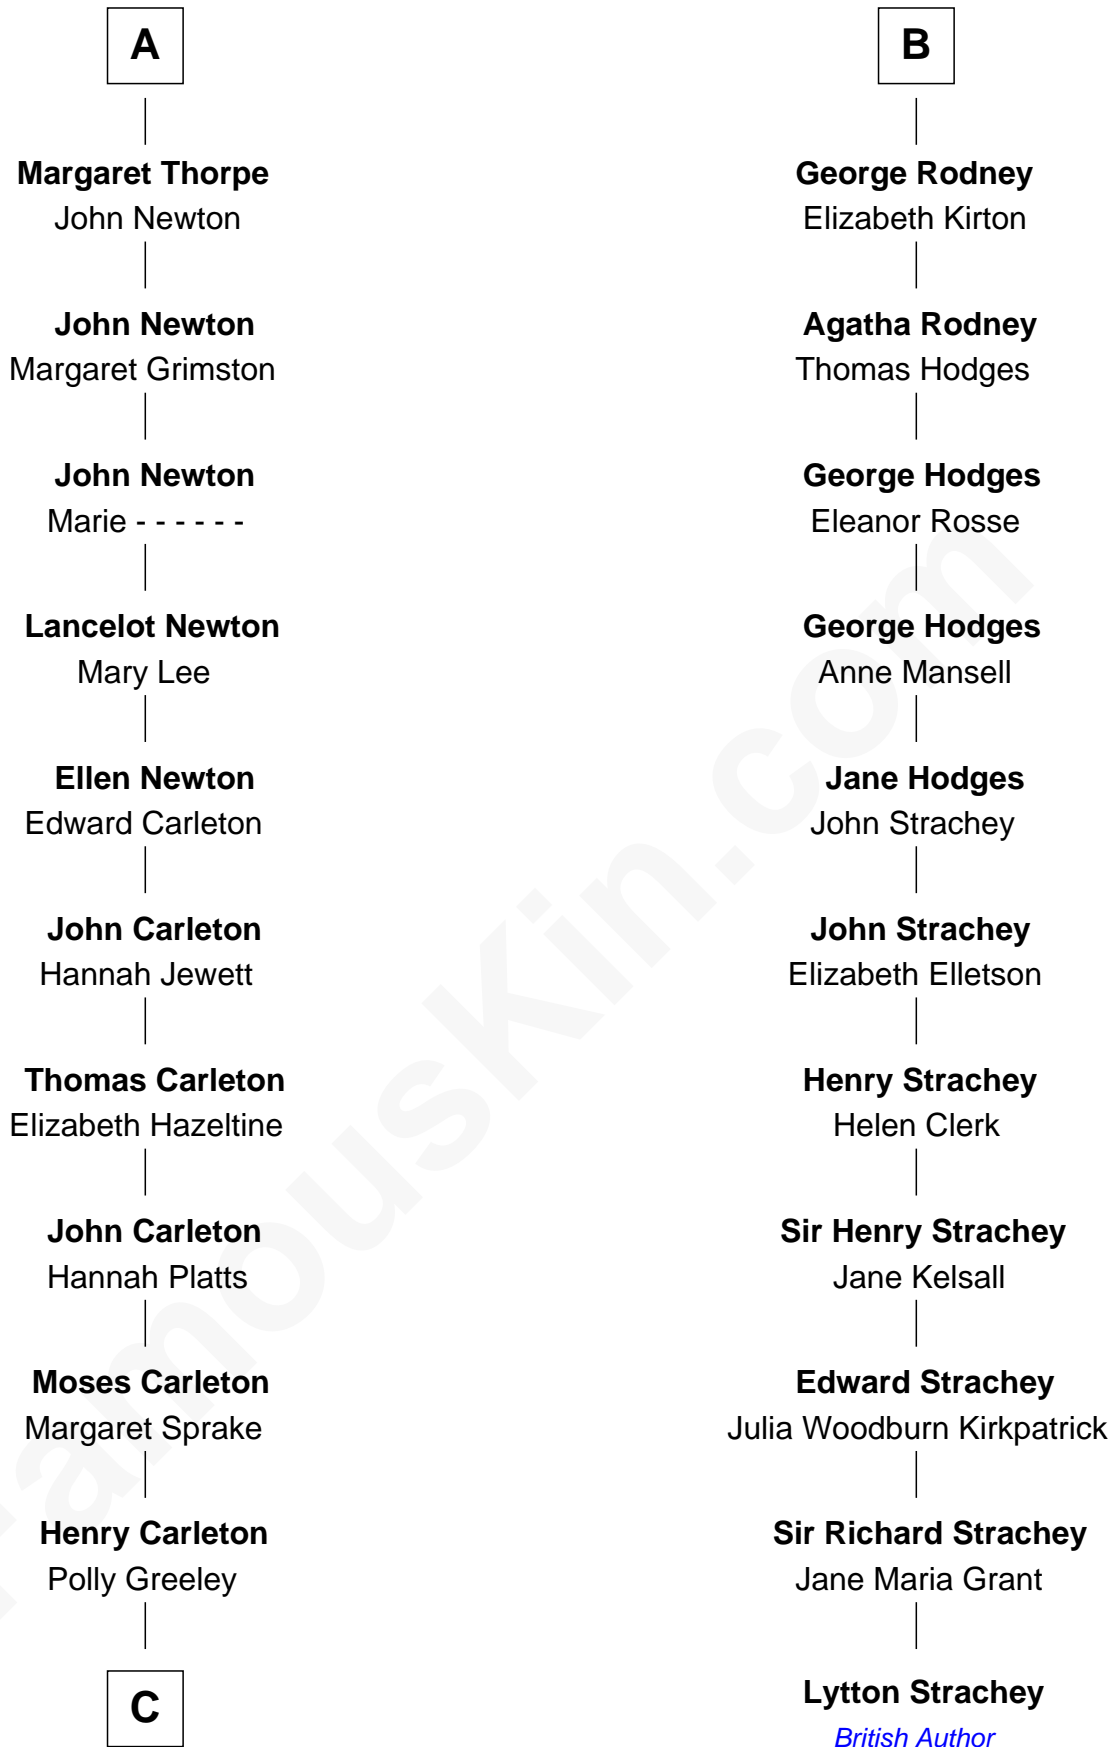

# FamousKin.com Relationship Chart of

**Charles A. Pillsbury**

*Co-Founder of C.A. Pillsbury Co.*

17th cousin 1 time removed of

**Lytton Strachey**

*Author and Co-Founder of Bloomsbury Group*

C

—  
**Margaret Sprague Carleton**

George Alfred Pillsbury

—  
**Charles A. Pillsbury**

*Co-Founder of C.A. Pillsbury Co.*

FamousKin.com