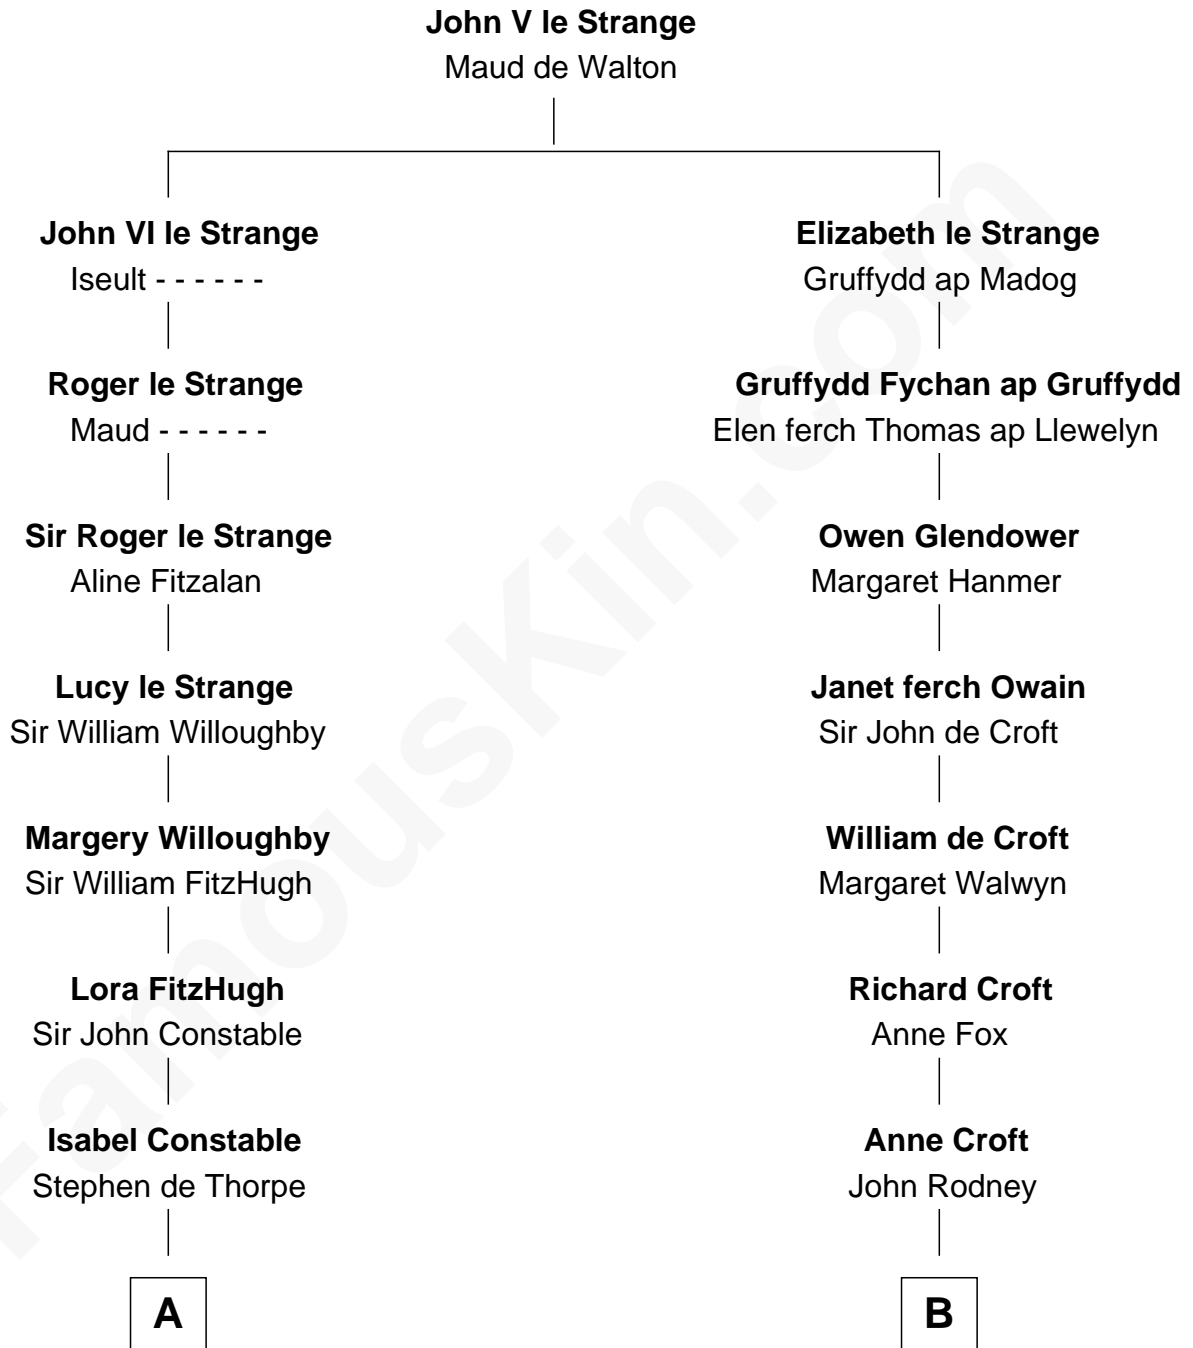

# FamousKin.com Relationship Chart of

**Charles A. Pillsbury**

*Co-Founder of C.A. Pillsbury Co.*

17th cousin 1 time removed of

**Lytton Strachey**

*Author and Co-Founder of Bloomsbury Group*

C

—  
**Margaret Sprague Carleton**