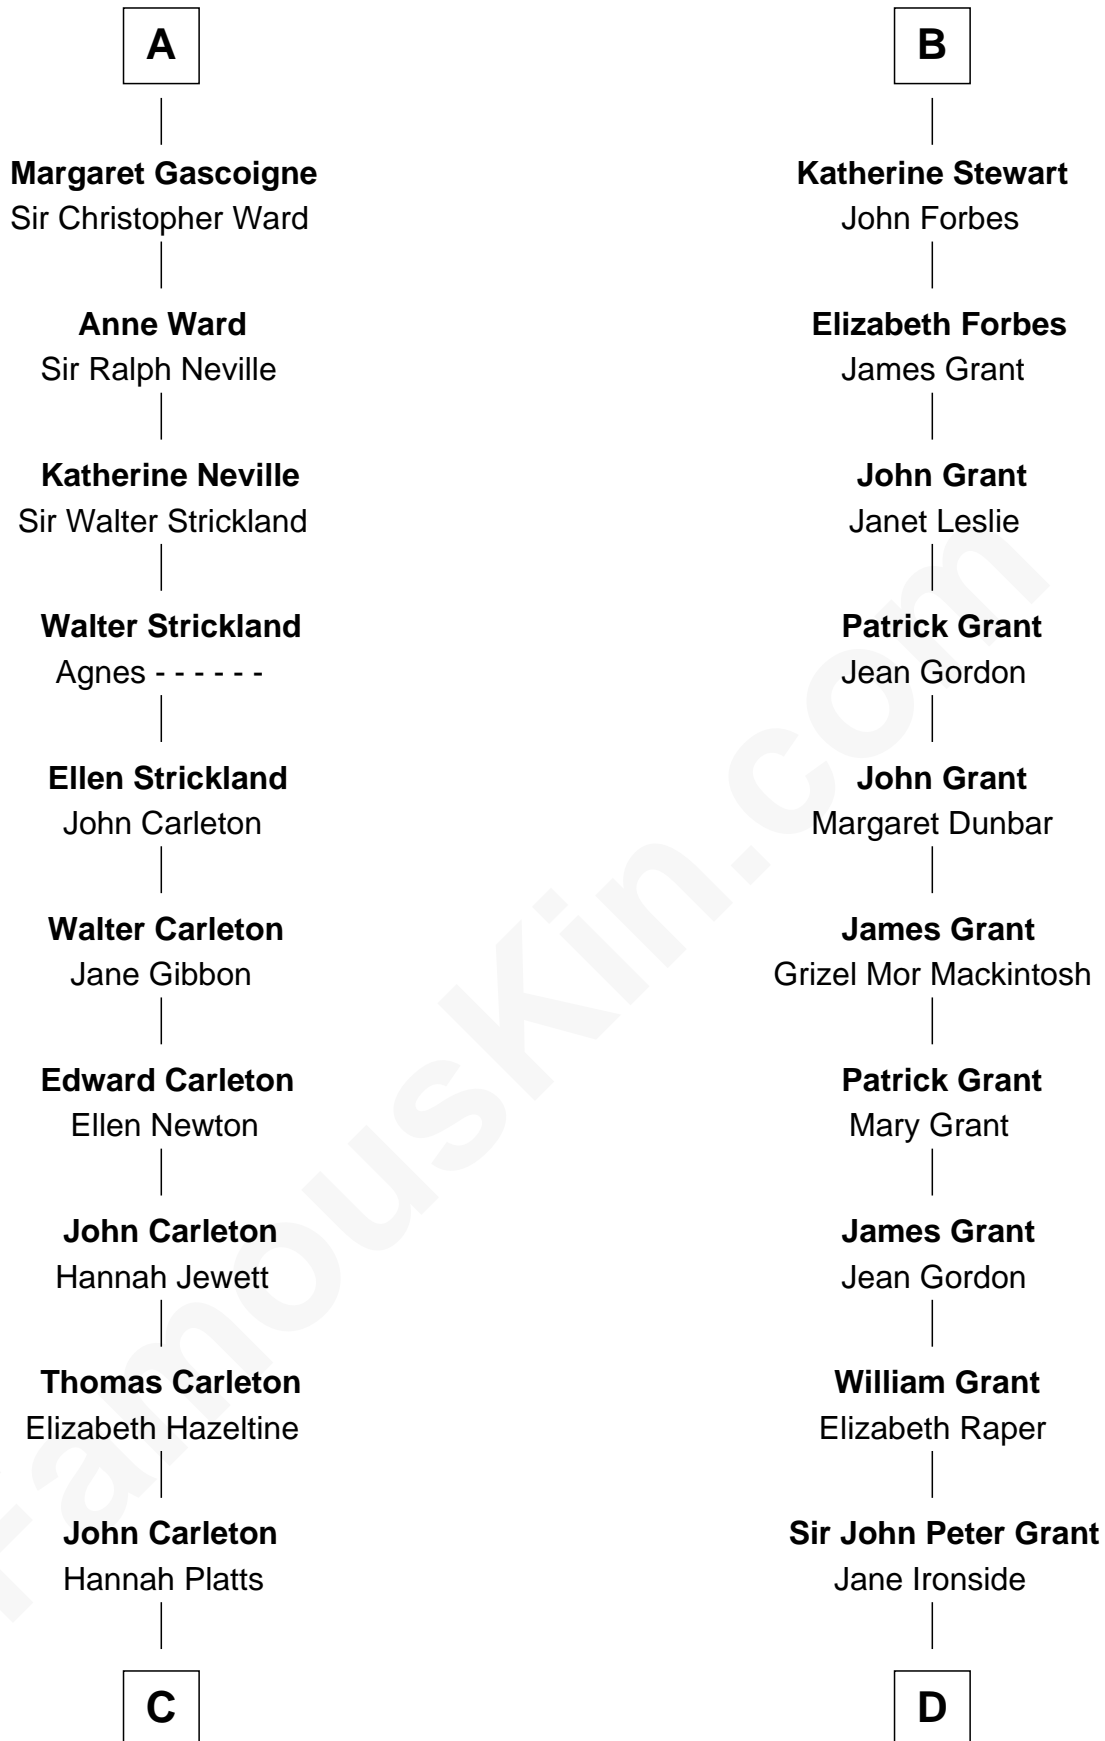

# FamousKin.com Relationship Chart of

**Charles A. Pillsbury**

*Co-Founder of C.A. Pillsbury Co.*

19th cousin 1 time removed of

**Lytton Strachey**

*Author and Co-Founder of Bloomsbury Group*

**C**

**Moses Carleton**  
Margaret Sprake

**Henry Carleton**  
Polly Greeley

**Margaret Sprague Carleton**  
George Alfred Pillsbury

**Charles A. Pillsbury**  
*Co-Founder of C.A. Pillsbury Co.*

**D**

**Sir John Peter Grant**  
Henrietta Plowden

**Jane Maria Grant**  
Sir Richard Strachey