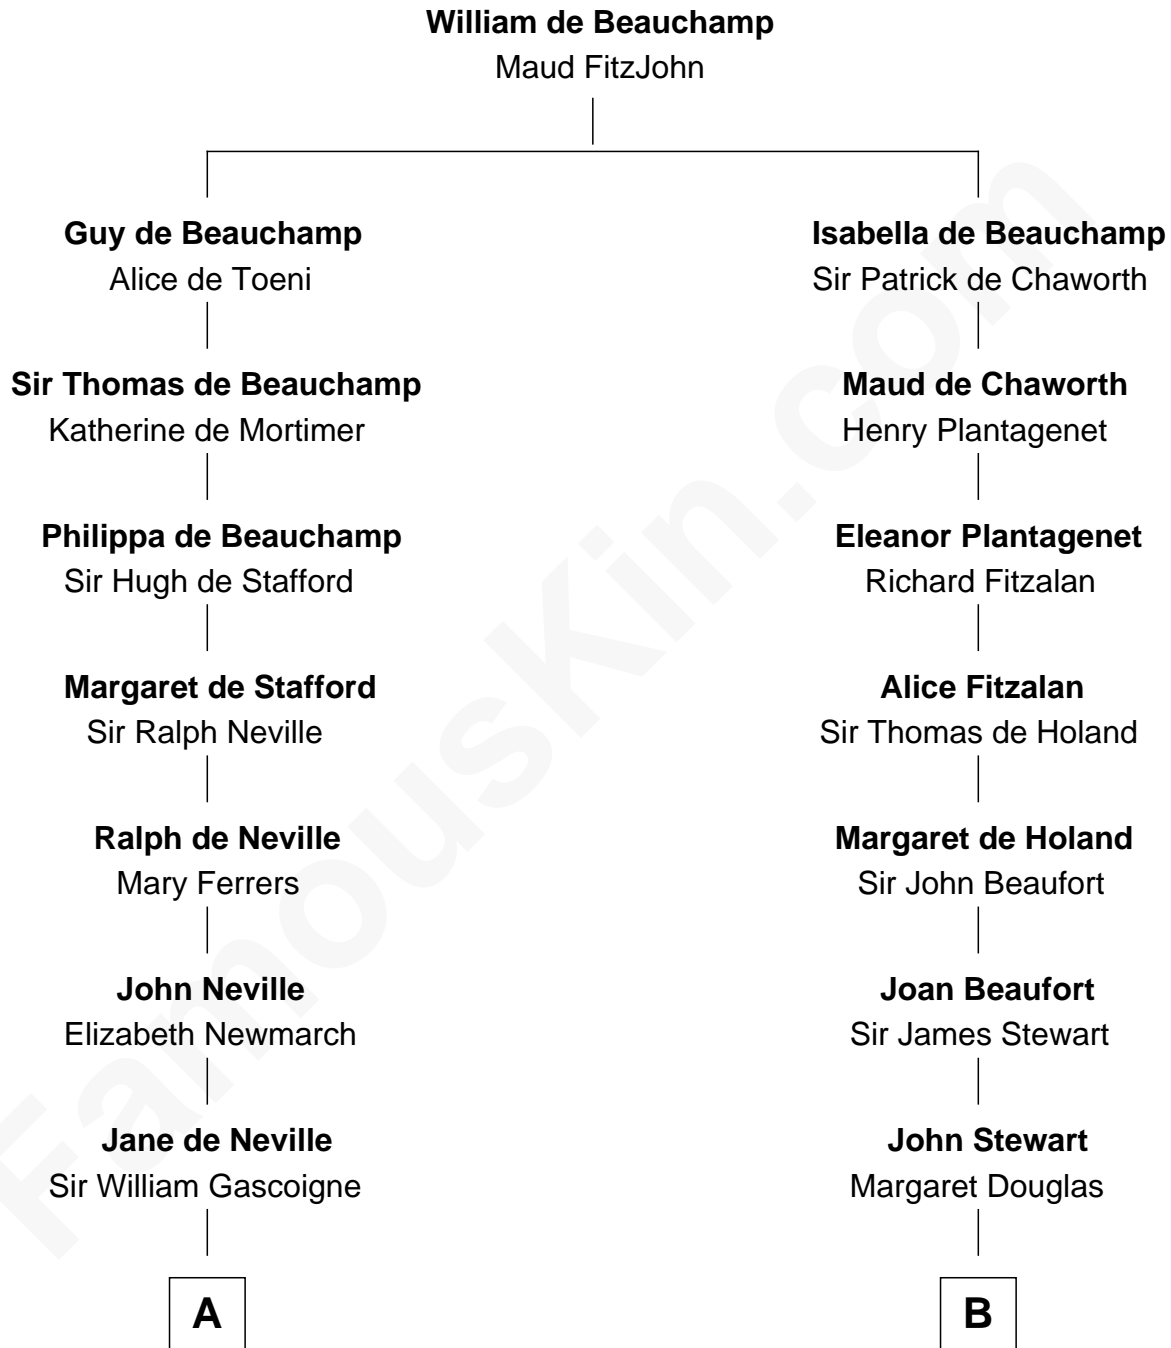

# FamousKin.com Relationship Chart of

**Charles A. Pillsbury**

*Co-Founder of C.A. Pillsbury Co.*

19th cousin 1 time removed of

**Lytton Strachey**

*Author and Co-Founder of Bloomsbury Group*

**C**

**Moses Carleton**  
Margaret Sprake

**Henry Carleton**  
Polly Greeley

**Margaret Sprague Carleton**  
George Alfred Pillsbury

**Charles A. Pillsbury**  
*Co-Founder of C.A. Pillsbury Co.*

**D**

**Sir John Peter Grant**  
Henrietta Plowden

**Jane Maria Grant**  
Sir Richard Strachey