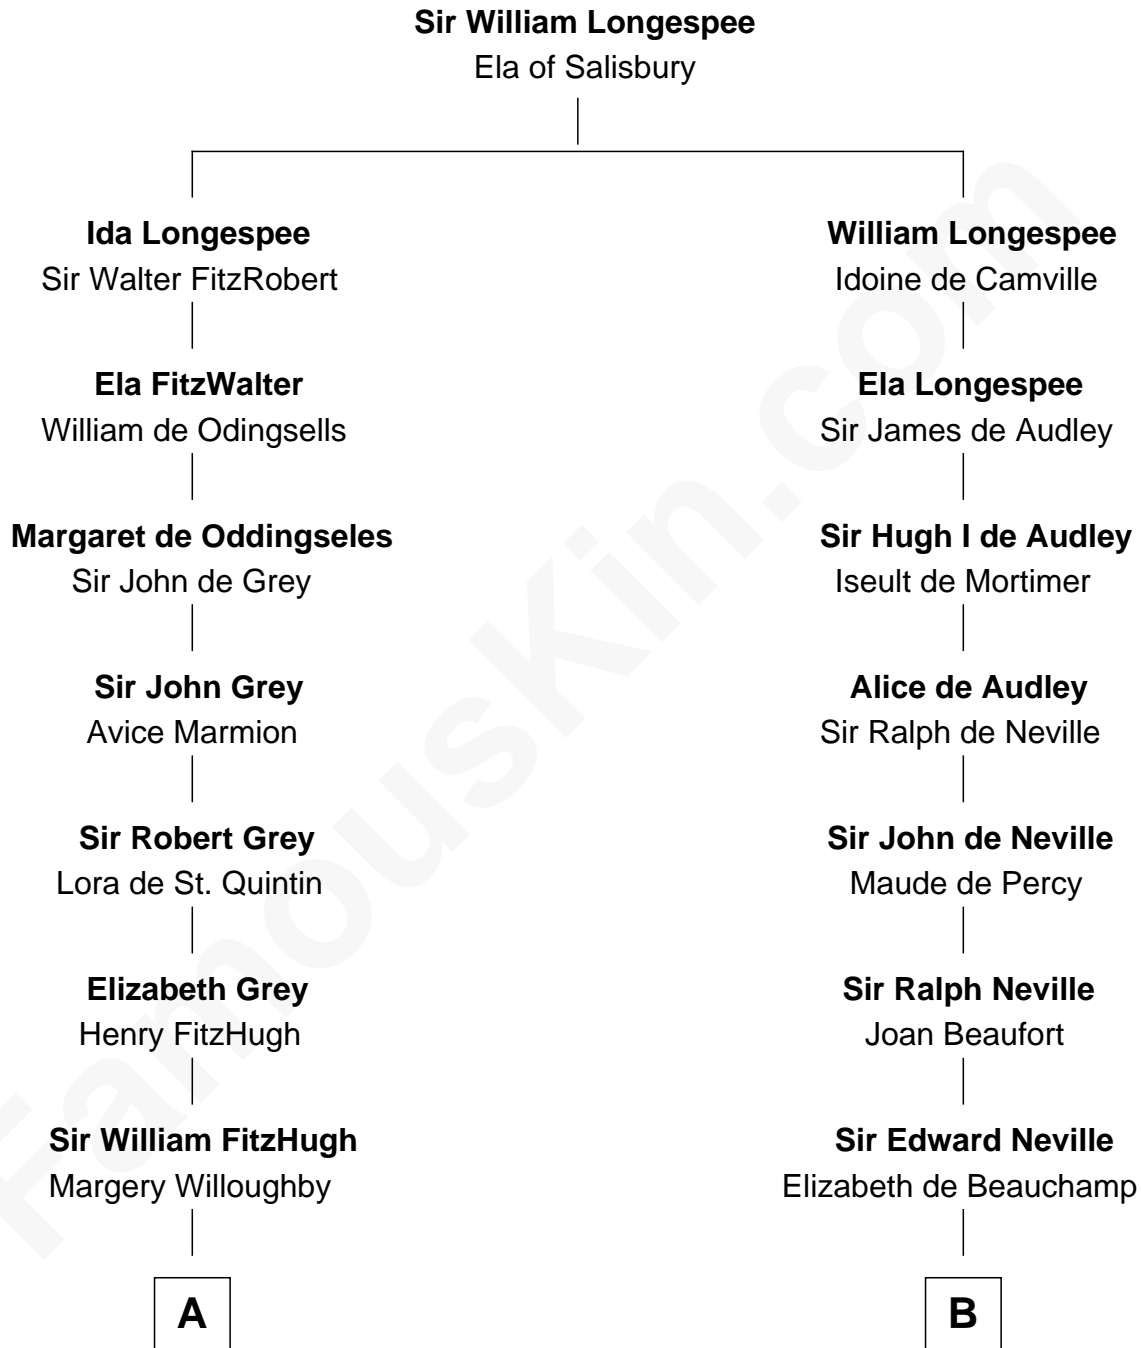

## Relationship Chart of

**Charles A. Pillsbury**

*Co-Founder of C.A. Pillsbury Co.*

19th cousin 1 time removed of

**Lytton Strachey**

*Author and Co-Founder of Bloomsbury Group*

**C**

**Moses Carleton**  
Margaret Sprake