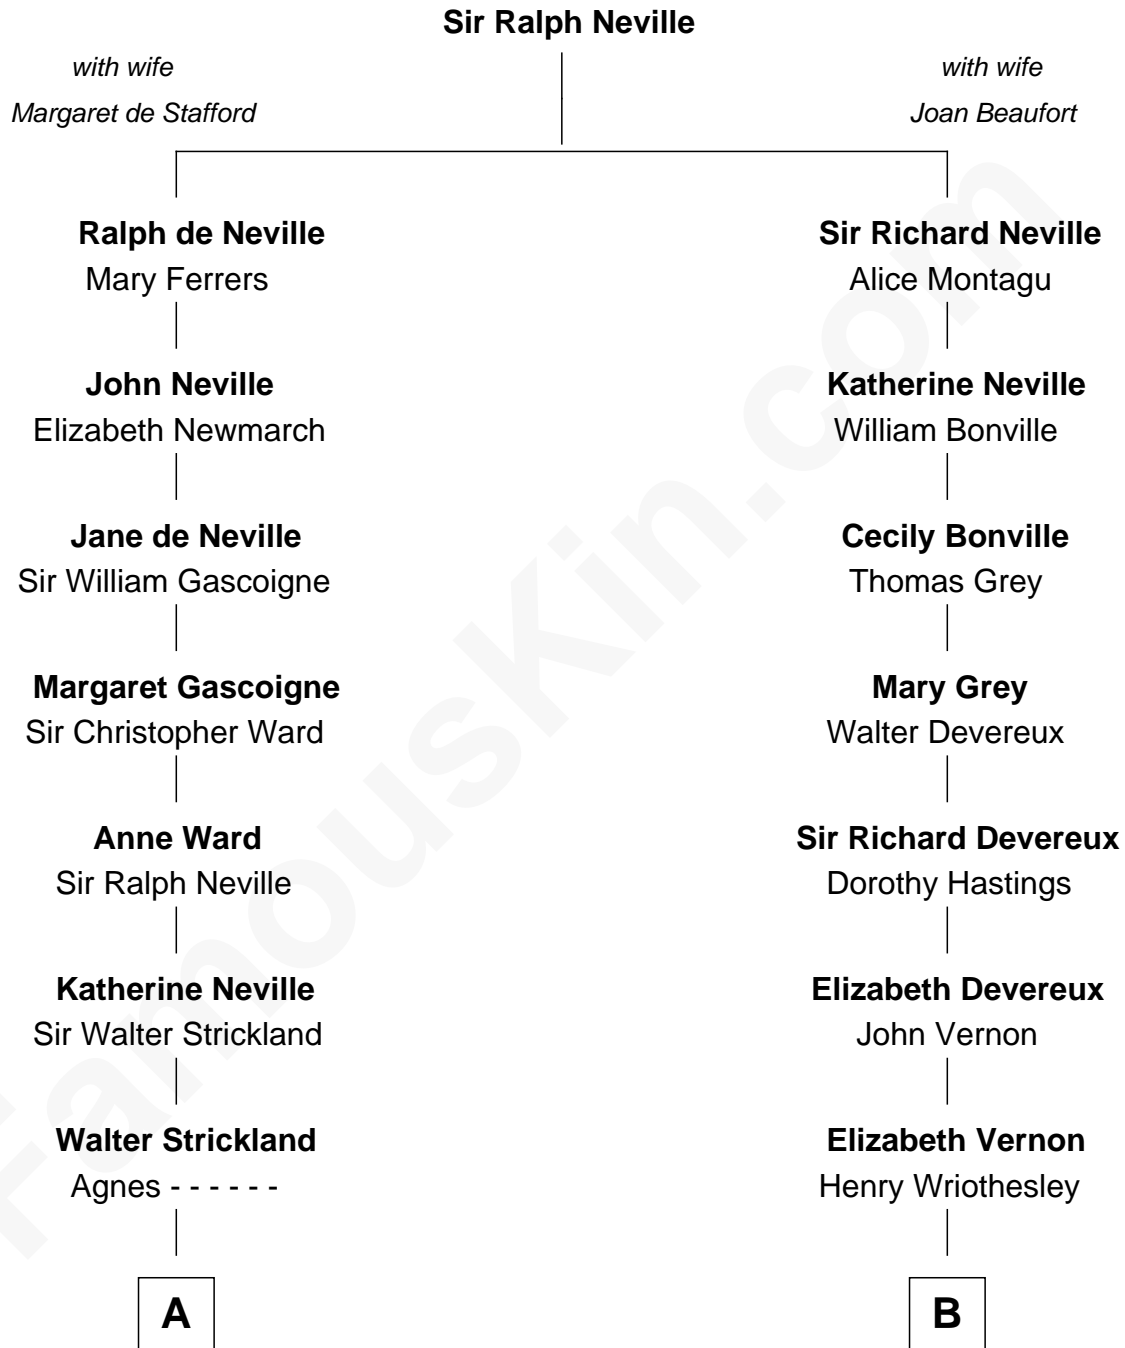

# FamousKin.com Relationship Chart of

**Charles A. Pillsbury**

*Co-Founder of C.A. Pillsbury Co.*

16th cousin 2 times removed of

**Sarah Ferguson**

*Duchess of York*

C

Ronald Ivor Ferguson

Susan Mary Wright

Sarah Ferguson

*Duchess of York*

FamousKin.com