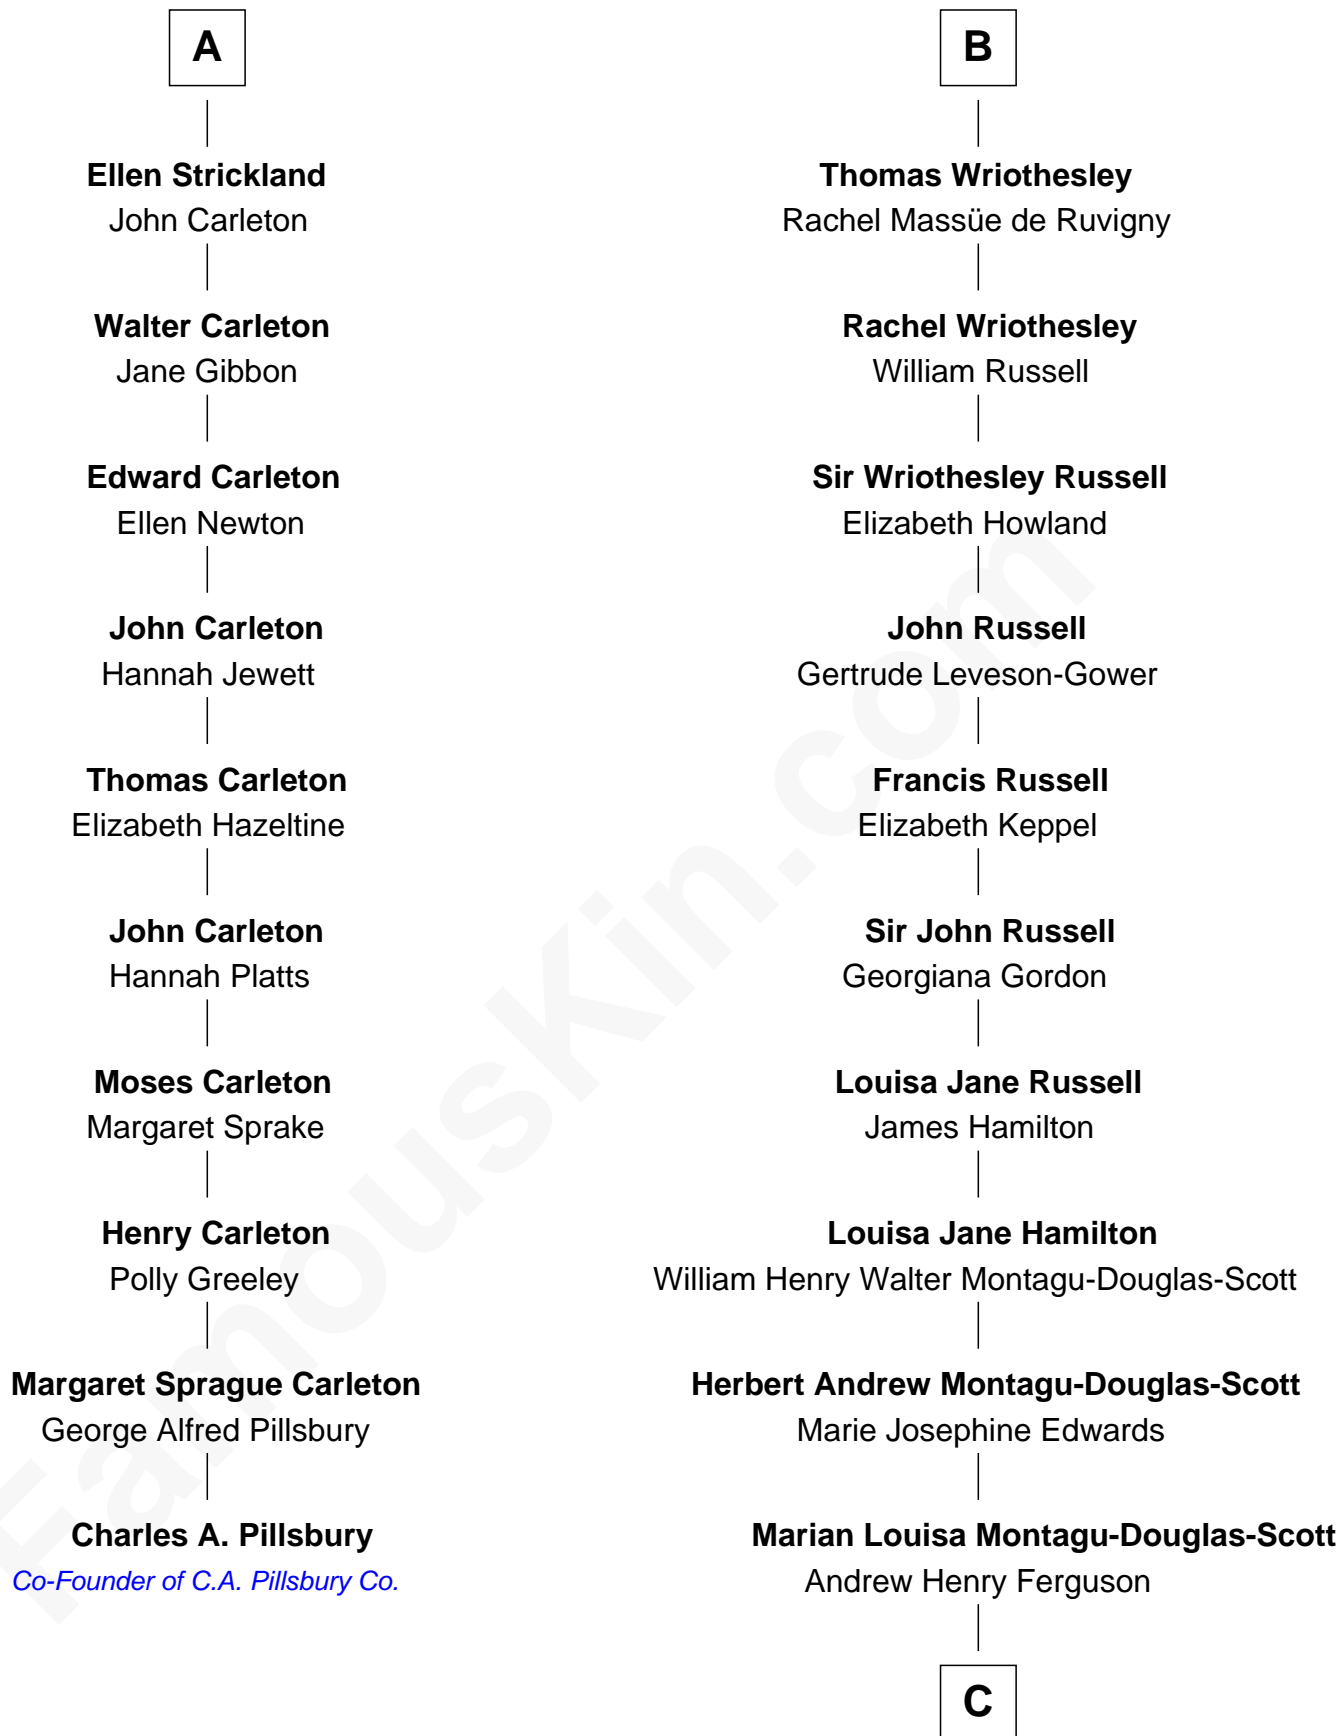

# FamousKin.com Relationship Chart of

**Charles A. Pillsbury**

*Co-Founder of C.A. Pillsbury Co.*

16th cousin 2 times removed of

**Sarah Ferguson**

*Duchess of York*

C

Ronald Ivor Ferguson

Susan Mary Wright

Sarah Ferguson

*Duchess of York*

FamousKin.com