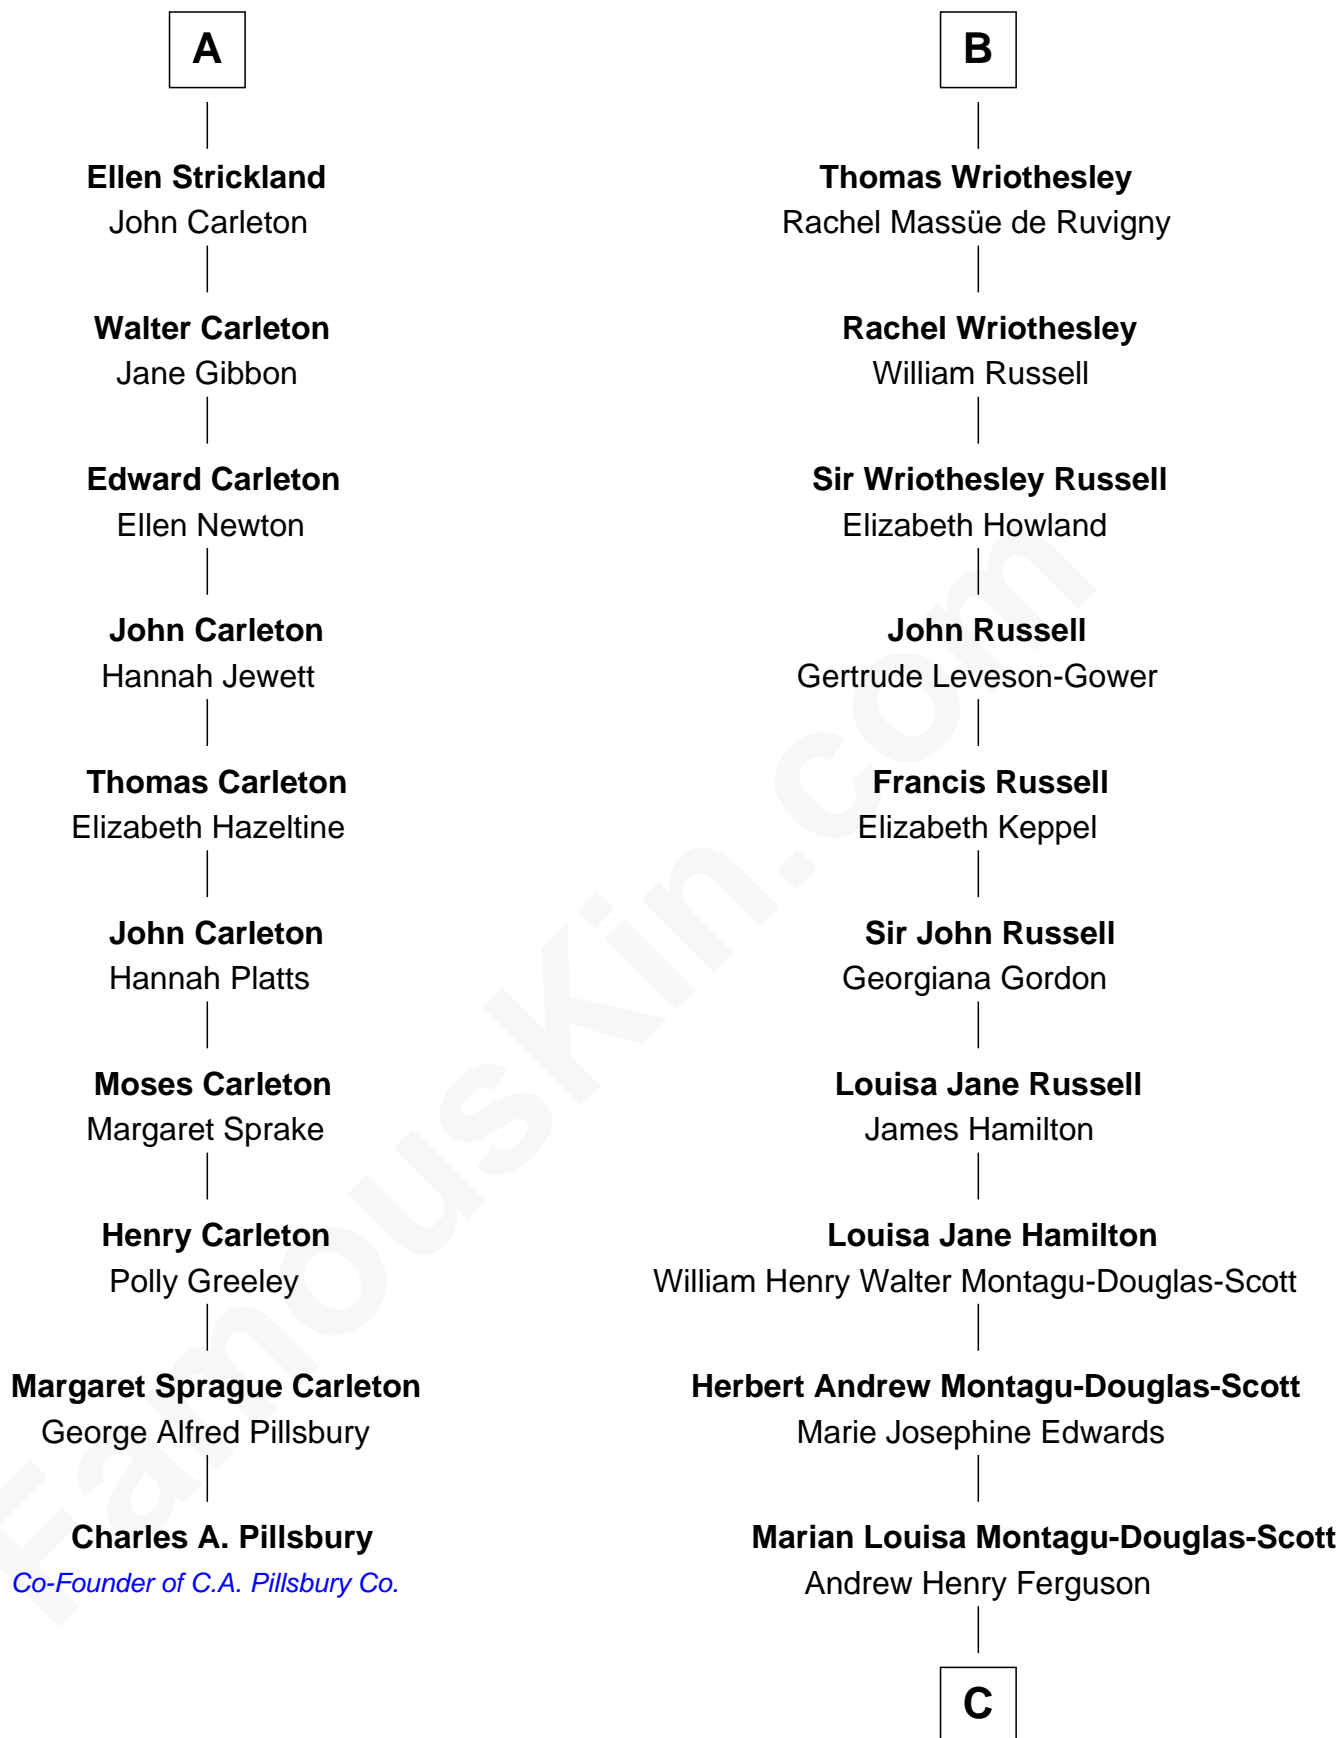

FamousKin.com Relationship Chart of

Charles A. Pillsbury

Co-Founder of C.A. Pillsbury Co.

16th cousin 2 times removed of

Sarah Ferguson

Duchess of York

C

Ronald Ivor Ferguson

Susan Mary Wright

Sarah Ferguson

Duchess of York

FamousKin.com