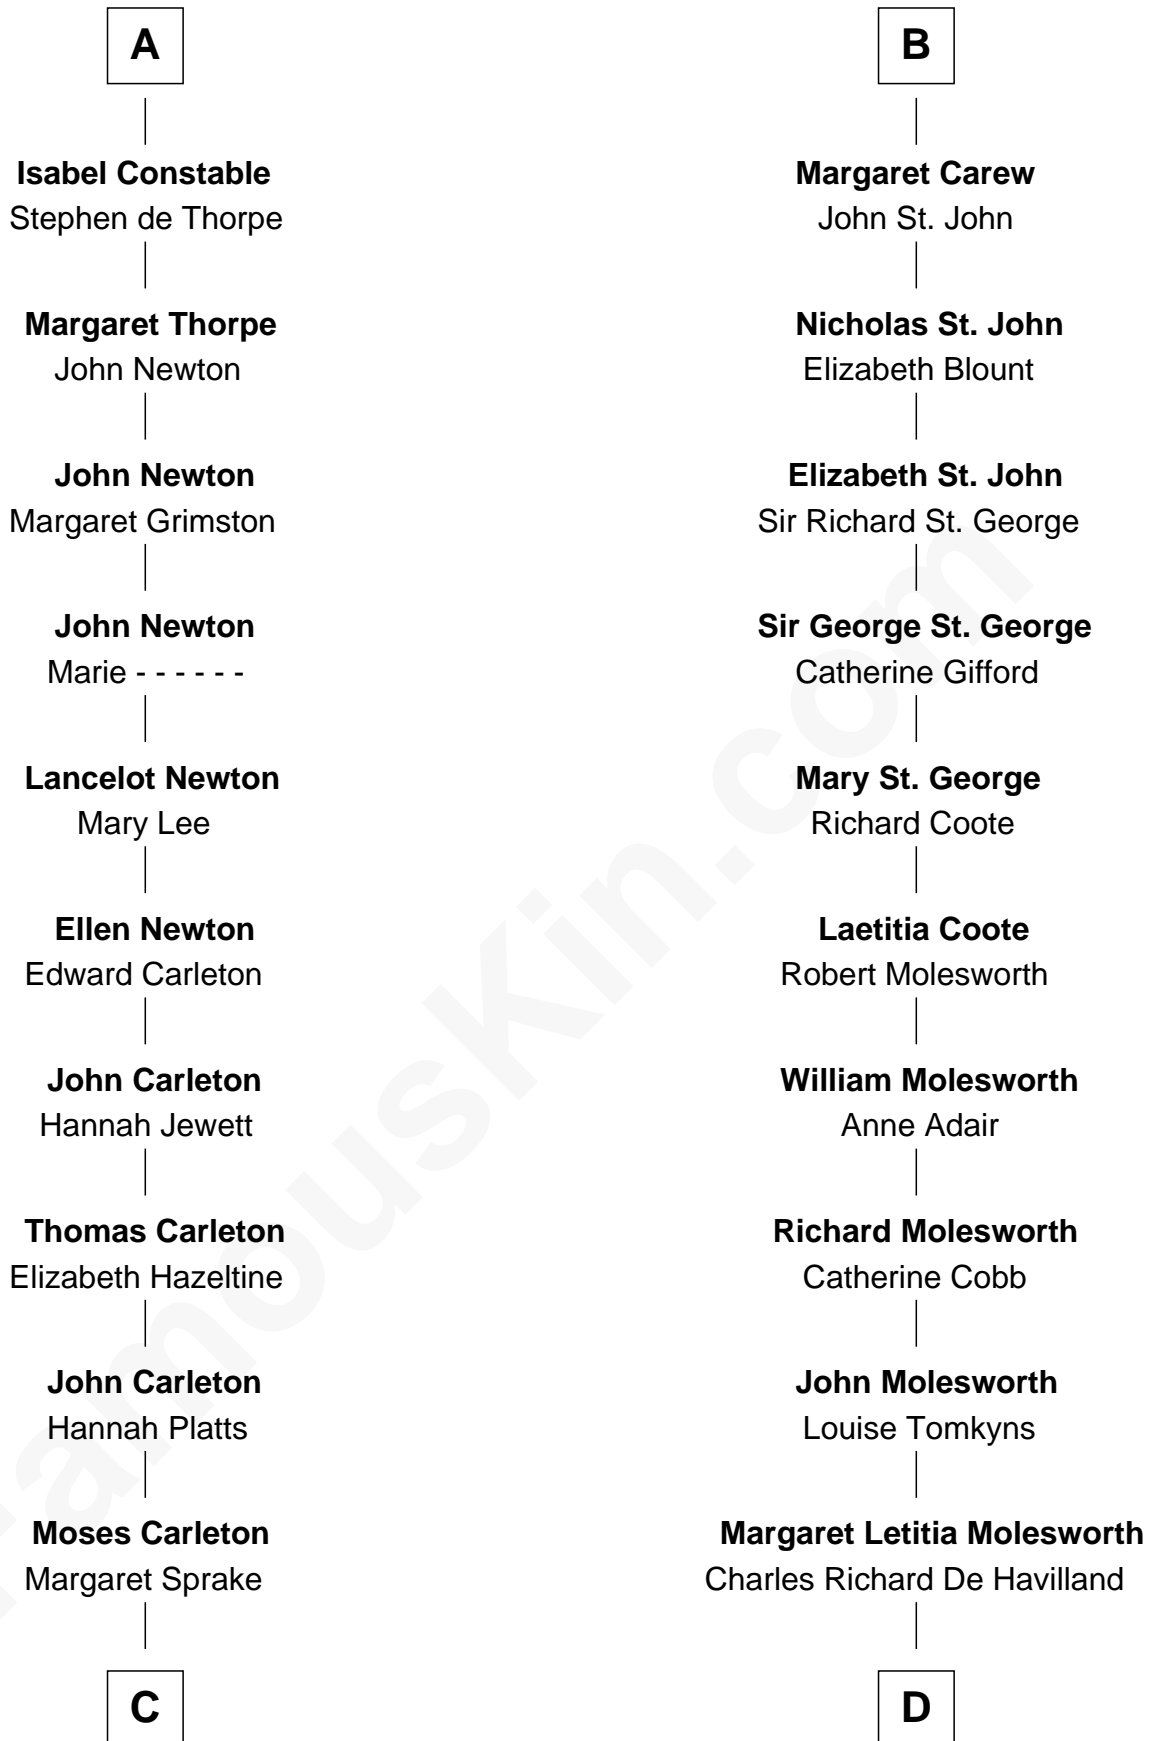

# FamousKin.com Relationship Chart of

**Charles A. Pillsbury**

*Co-Founder of C.A. Pillsbury Co.*

18th cousin 1 time removed of

**Joan Fontaine**

*Movie Actress*

**John IV le Strange**

Joan de Somery

FamousKin.com