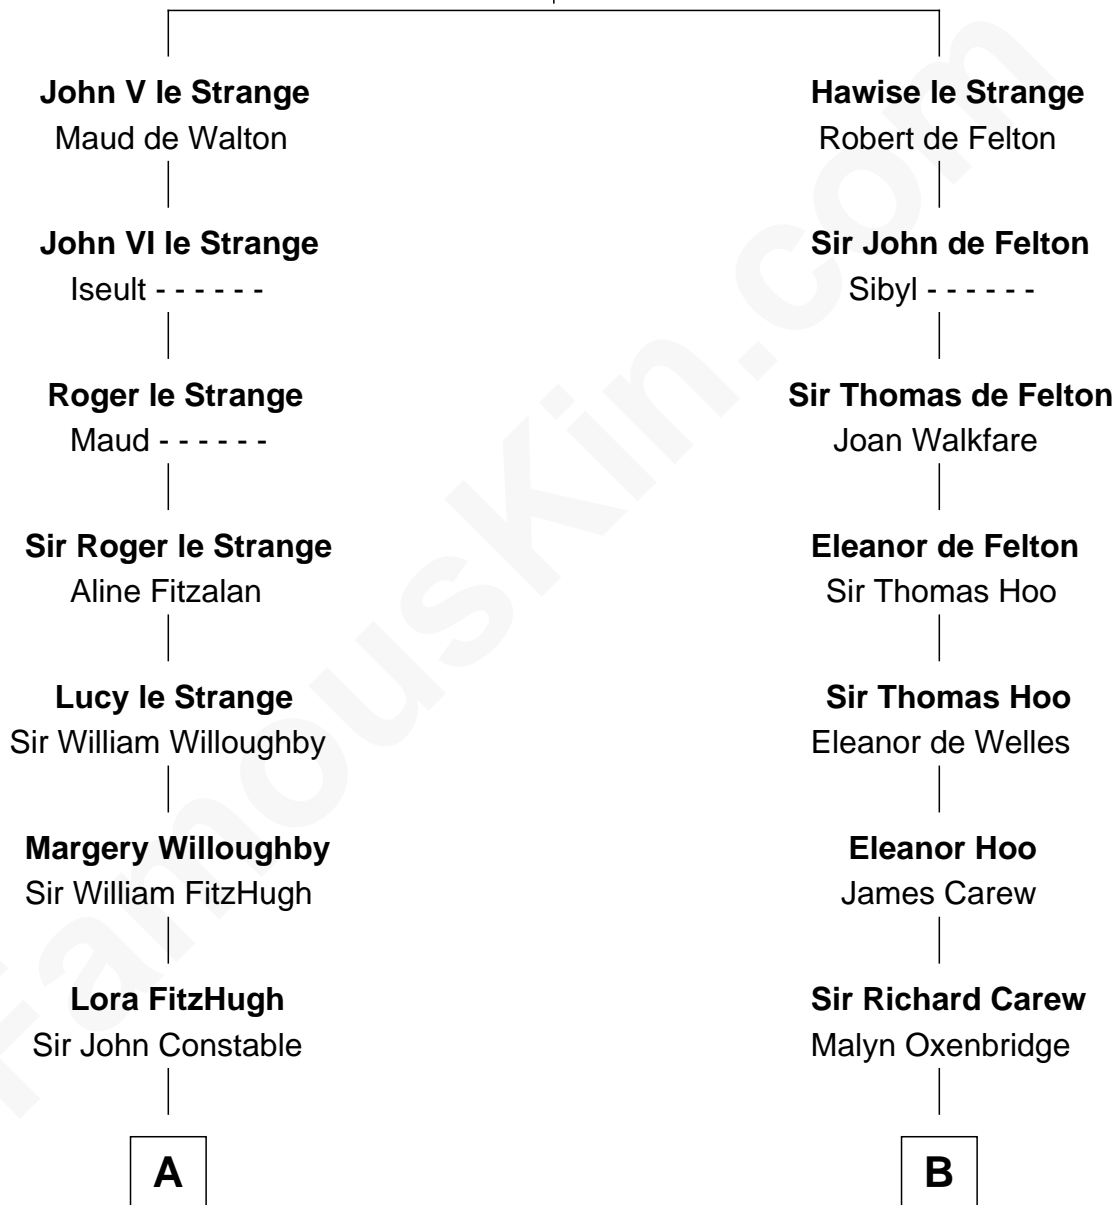

# FamousKin.com Relationship Chart of

**Charles A. Pillsbury**

*Co-Founder of C.A. Pillsbury Co.*

18th cousin 1 time removed of

**Joan Fontaine**

*Movie Actress*

**John IV le Strange**

Joan de Somery

FamousKin.com