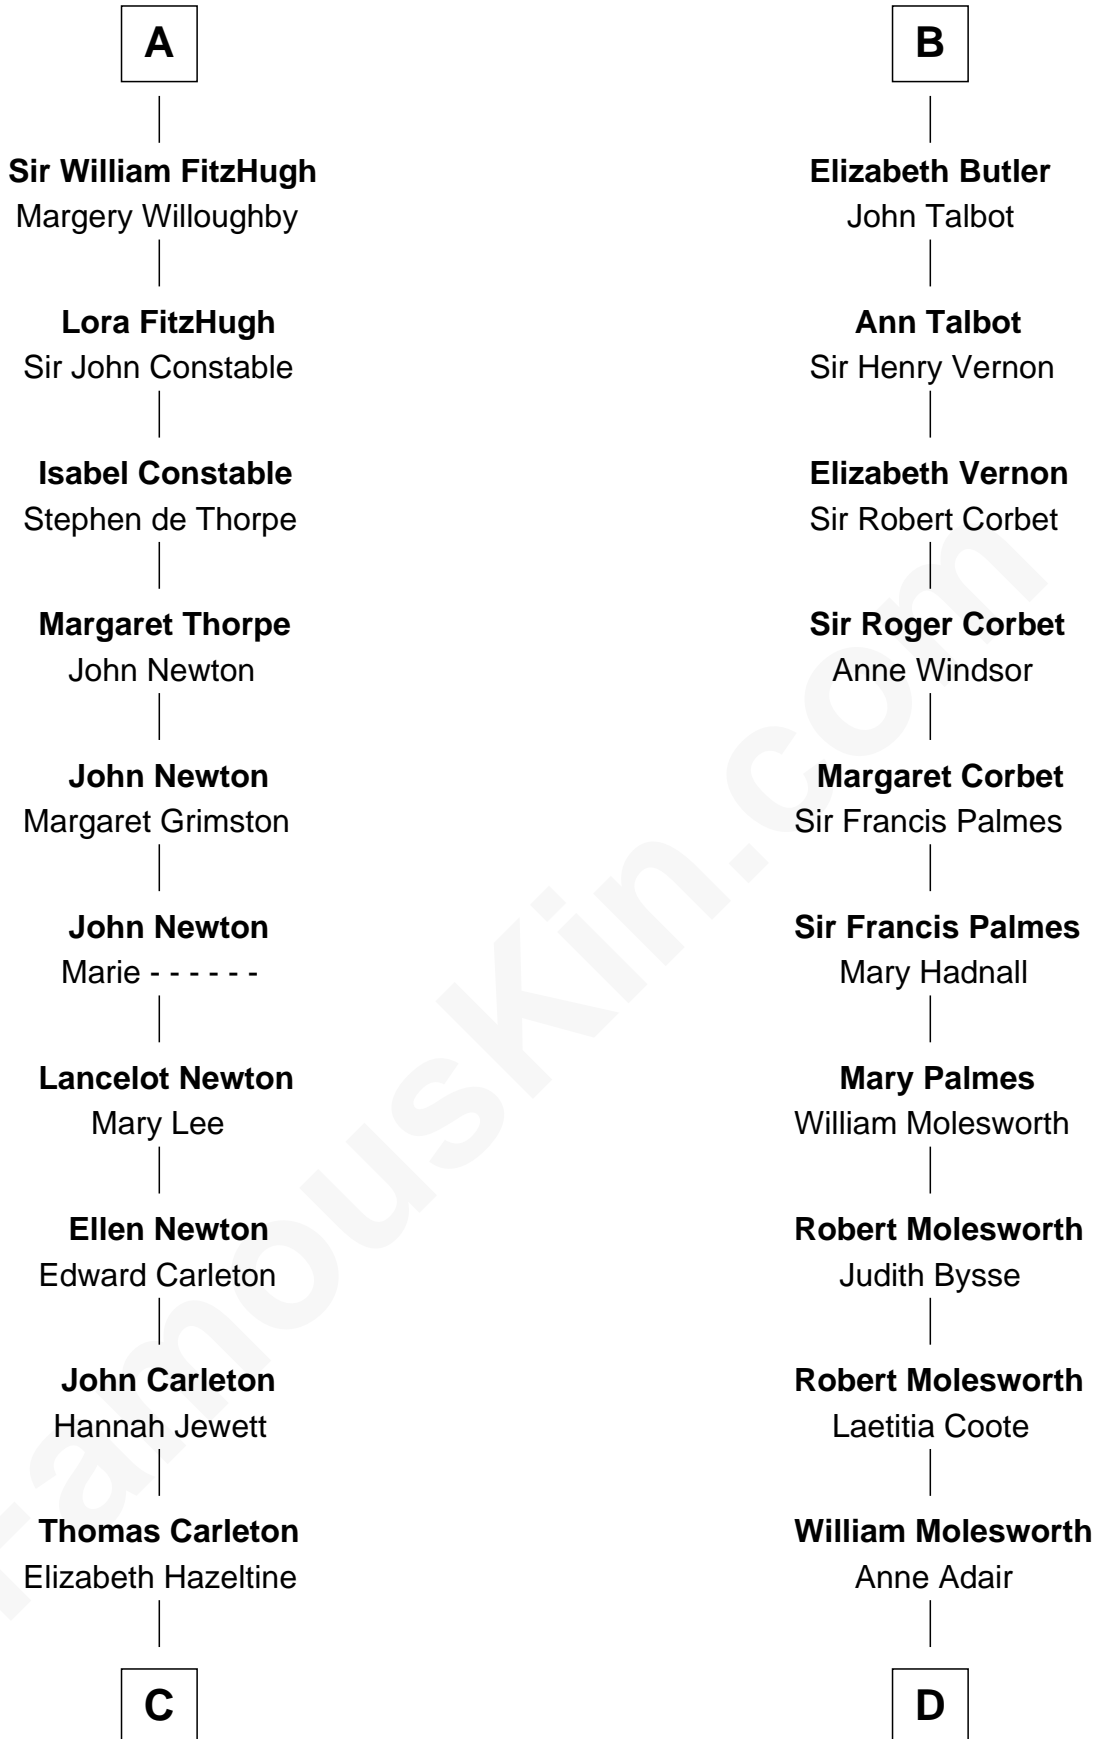

FamousKin.com Relationship Chart of

Charles A. Pillsbury

Co-Founder of C.A. Pillsbury Co.

21st cousin of

Joan Fontaine

Movie Actress

John, King of England

C

John Carleton
Hannah Platts

Moses Carleton
Margaret Sprake

Henry Carleton
Polly Greeley

Margaret Sprague Carleton
George Alfred Pillsbury

Charles A. Pillsbury
Co-Founder of C.A. Pillsbury Co.

D

Richard Molesworth
Catherine Cobb

John Molesworth
Louise Tomkyns

Margaret Letitia Molesworth
Charles Richard De Havilland

Walter Augustus De Havilland
Lillian Augusta Ruse

Joan Fontaine
Movie Actress

FamousKin.com