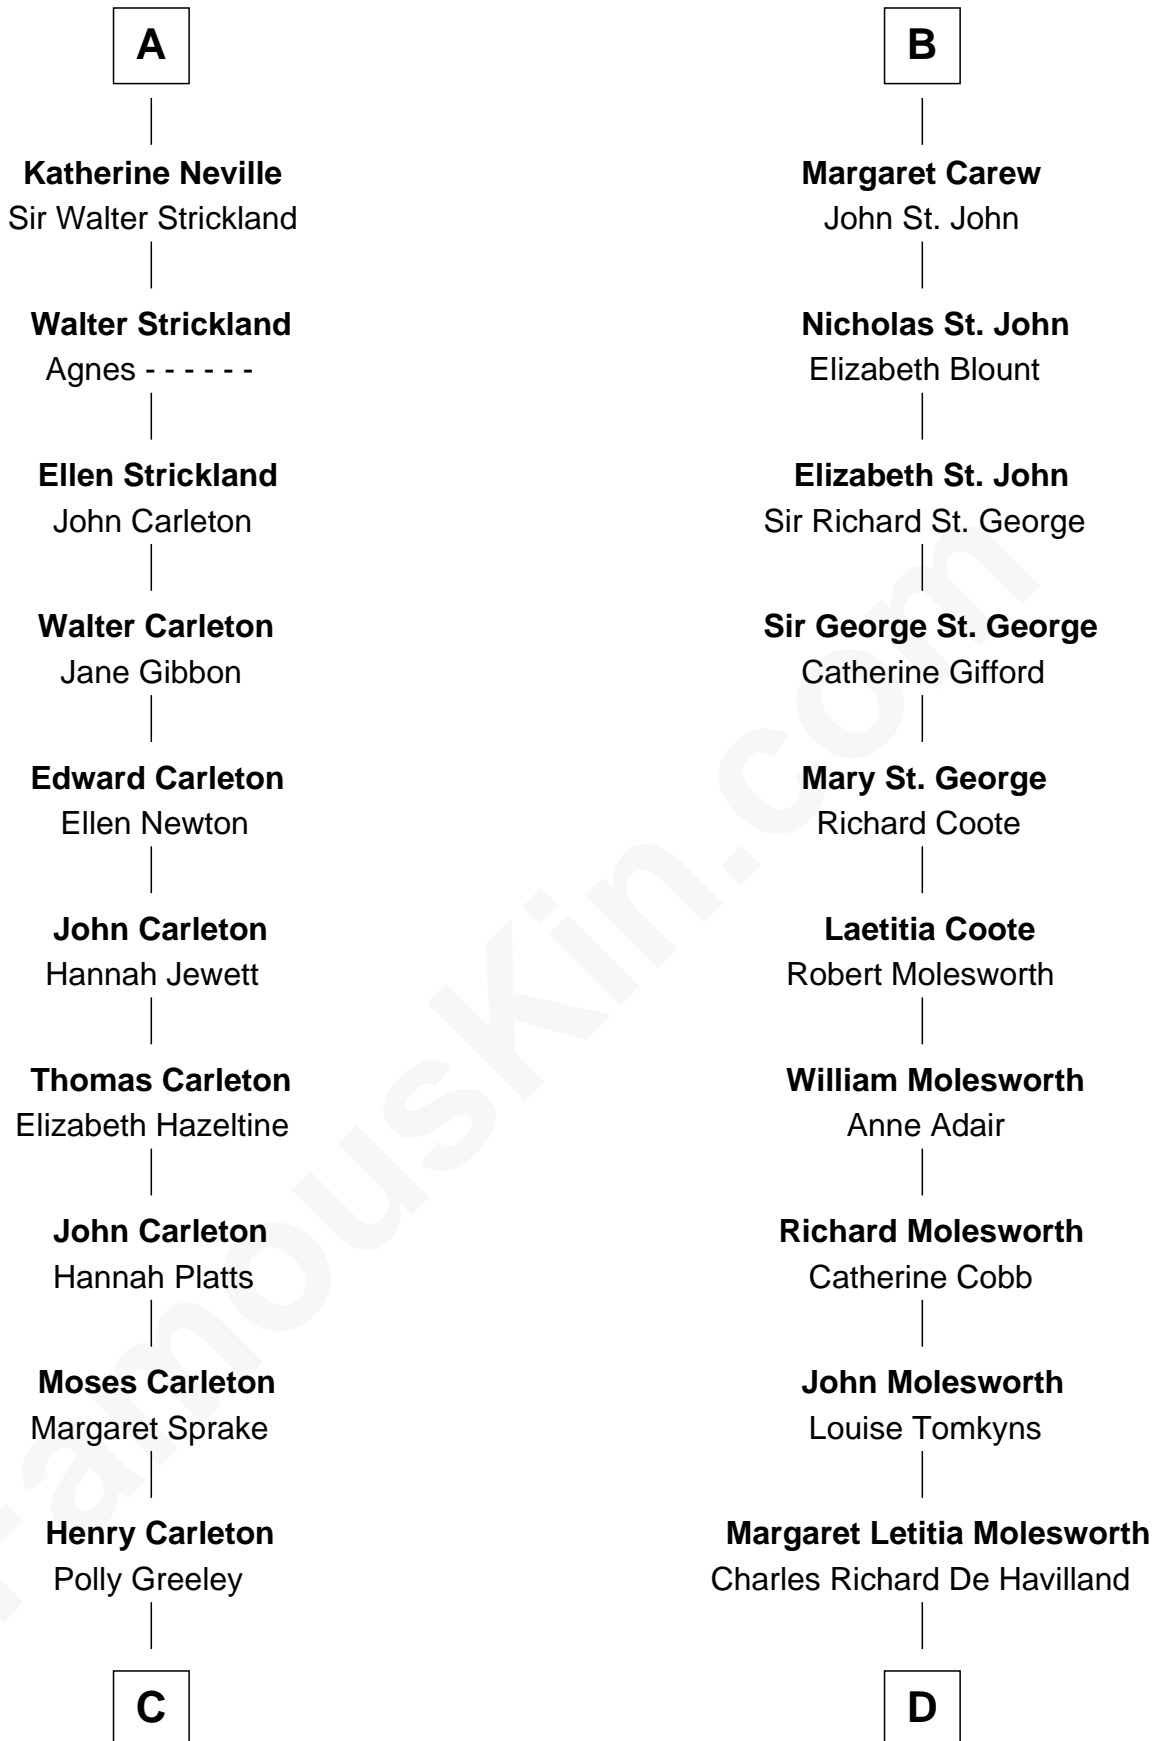

**FamousKin.com**  
**Relationship Chart of**  
**Charles A. Pillsbury**  
*Co-Founder of C.A. Pillsbury Co.*

**18th cousin of**

**Joan Fontaine**  
*Movie Actress*

**C**

**Margaret Sprague Carleton**

George Alfred Pillsbury

**Charles A. Pillsbury**

*Co-Founder of C.A. Pillsbury Co.*

**D**

**Walter Augustus De Havilland**

Lillian Augusta Ruse

**Joan Fontaine**

*Movie Actress*

FamousKin.com