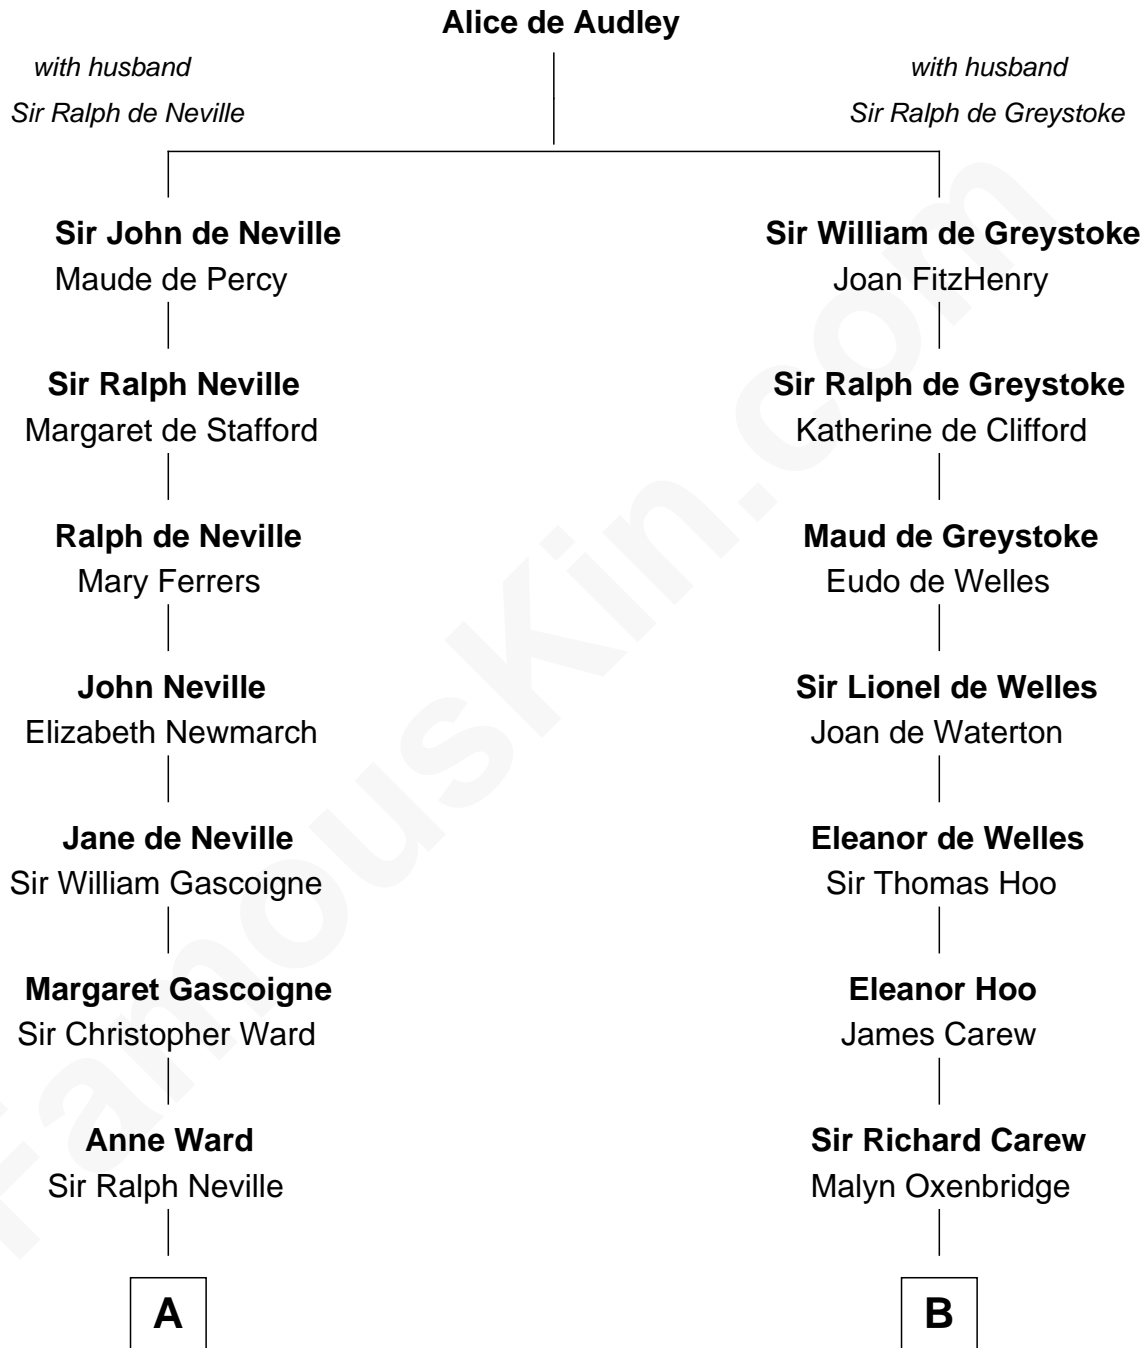

**FamousKin.com**  
**Relationship Chart of**  
**Charles A. Pillsbury**  
*Co-Founder of C.A. Pillsbury Co.*

**18th cousin of**

**Joan Fontaine**  
*Movie Actress*

**C**

**Margaret Sprague Carleton**

George Alfred Pillsbury

**Charles A. Pillsbury**

*Co-Founder of C.A. Pillsbury Co.*

**D**

**Walter Augustus De Havilland**

Lillian Augusta Ruse

**Joan Fontaine**

*Movie Actress*

FamousKin.com