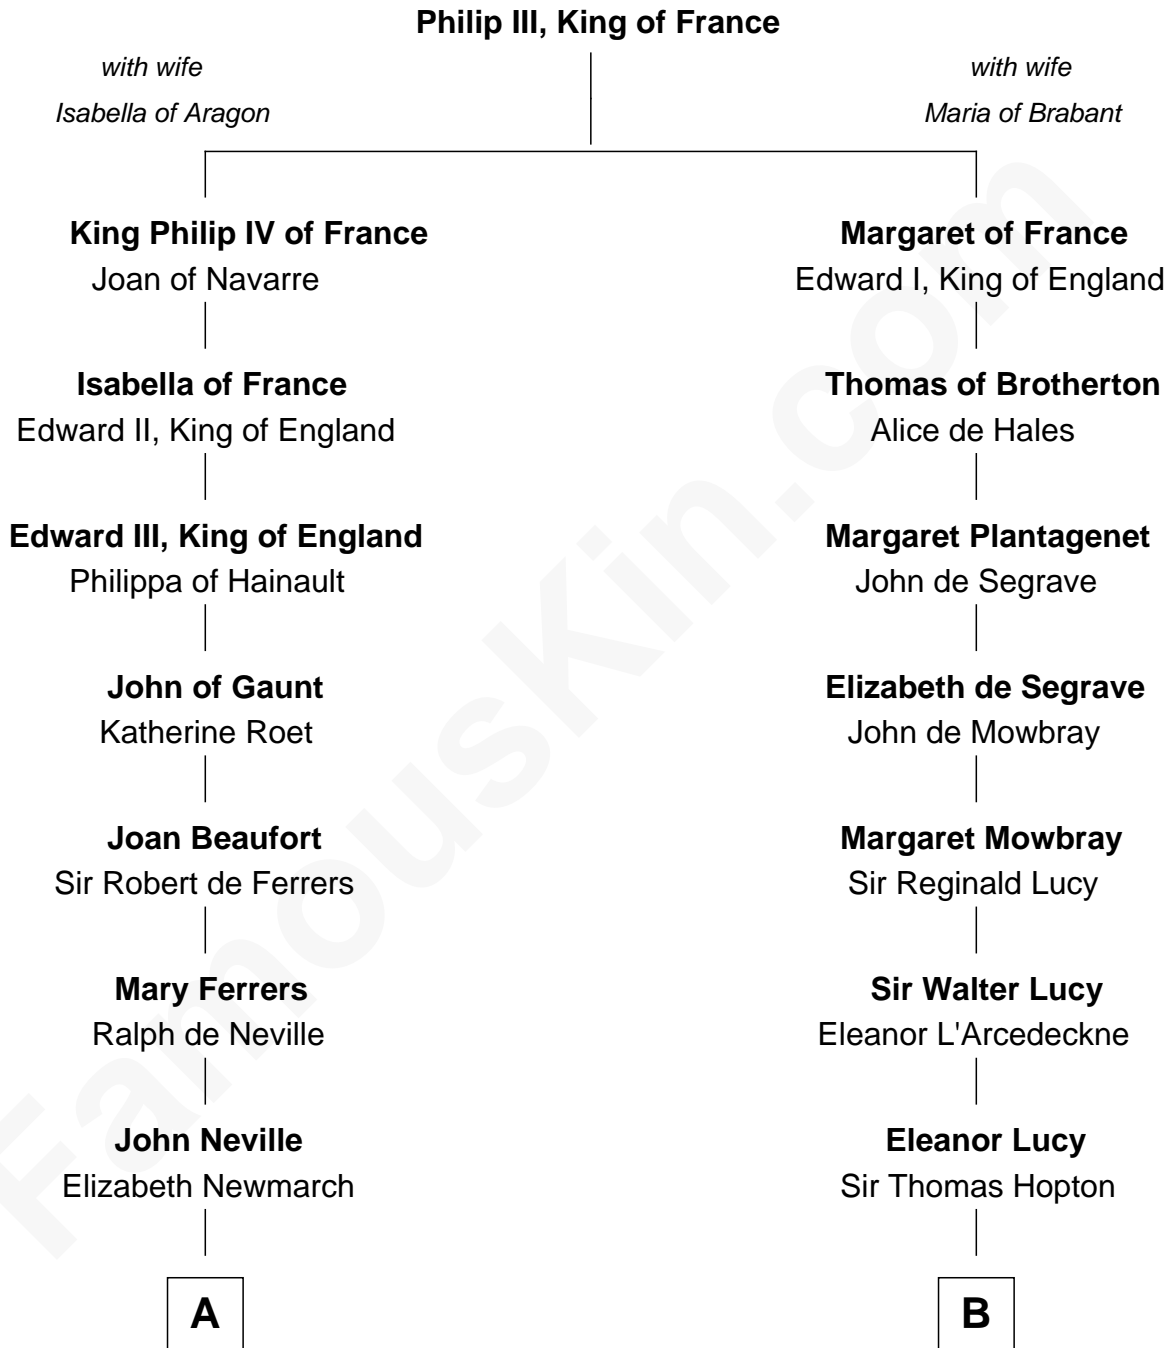

FamousKin.com

Relationship Chart of

Charles A. Pillsbury

Co-Founder of C.A. Pillsbury Co.

21st cousin of

Joan Fontaine

Movie Actress

C

John Carleton
Hannah Platts

Moses Carleton
Margaret Sprake

Henry Carleton
Polly Greeley

Margaret Sprague Carleton
George Alfred Pillsbury

Charles A. Pillsbury
Co-Founder of C.A. Pillsbury Co.

D

Richard Molesworth
Catherine Cobb