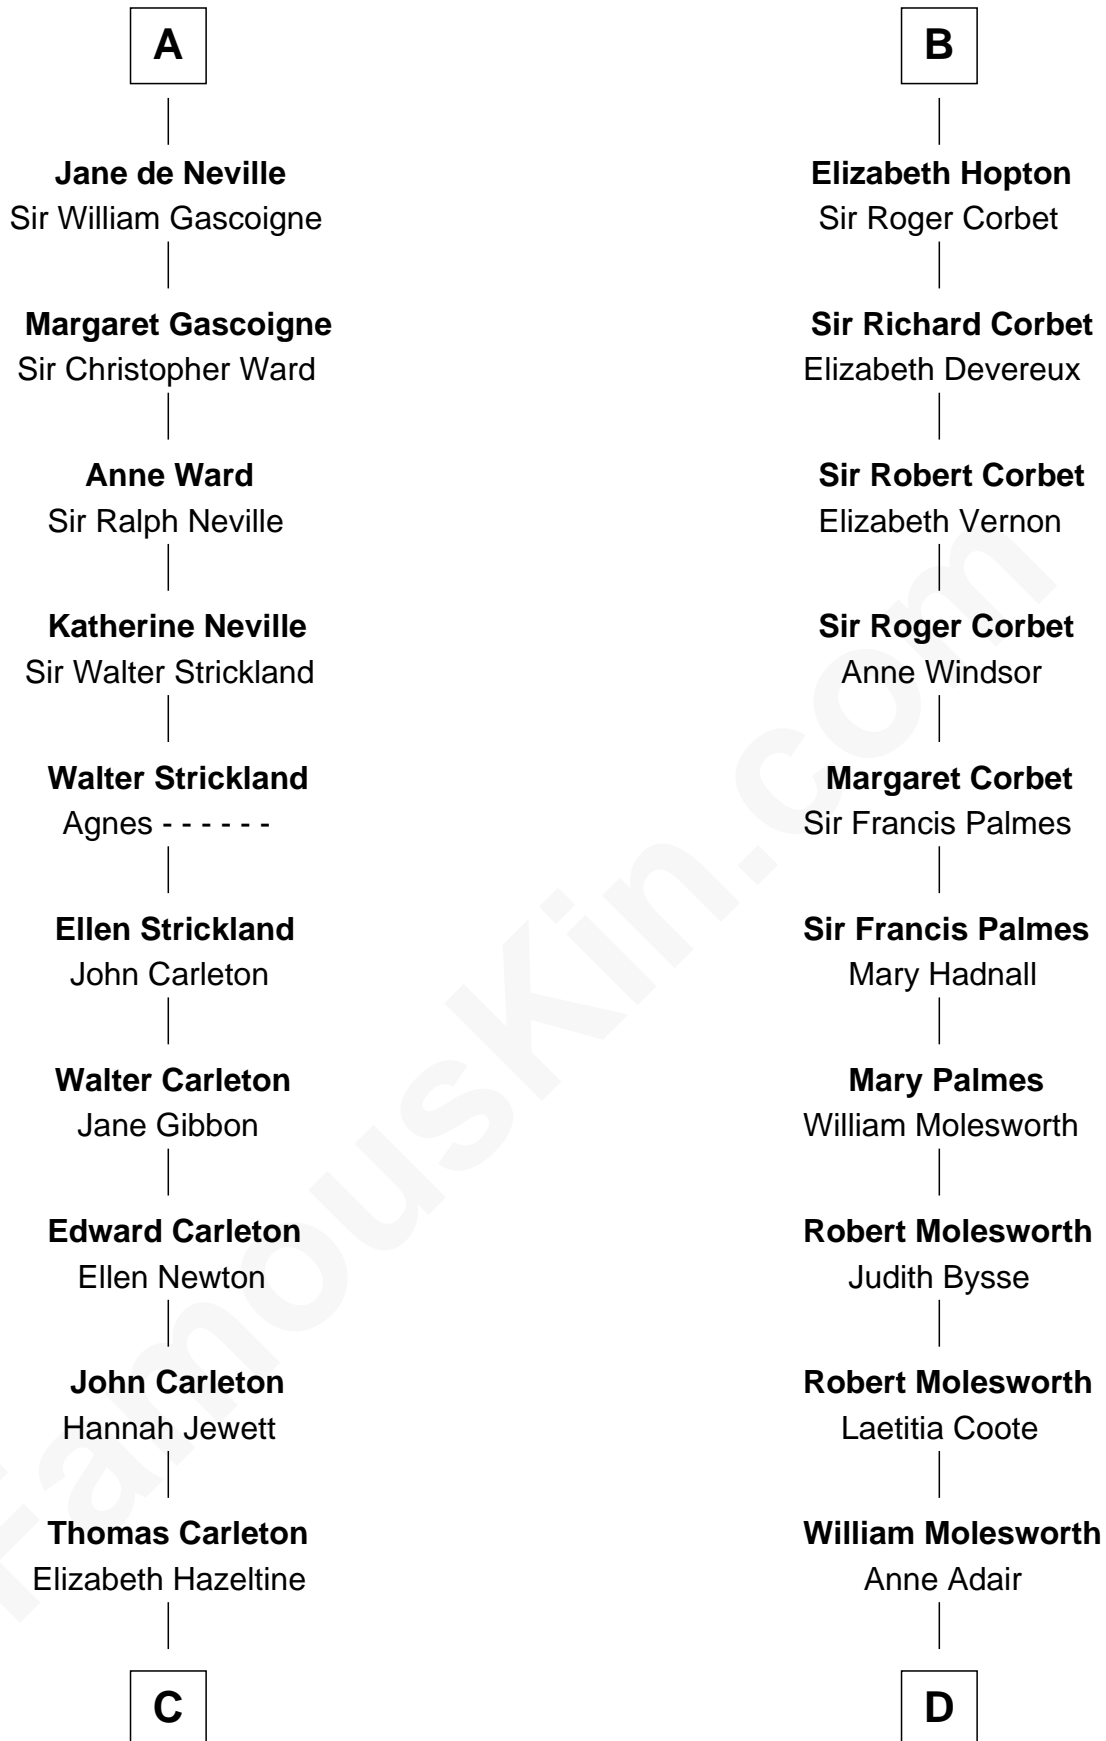

FamousKin.com

Relationship Chart of

Charles A. Pillsbury

Co-Founder of C.A. Pillsbury Co.

21st cousin of

Joan Fontaine

Movie Actress

C

John Carleton
Hannah Platts

Moses Carleton
Margaret Sprake

Henry Carleton
Polly Greeley

Margaret Sprague Carleton
George Alfred Pillsbury

Charles A. Pillsbury
Co-Founder of C.A. Pillsbury Co.

D

Richard Molesworth
Catherine Cobb