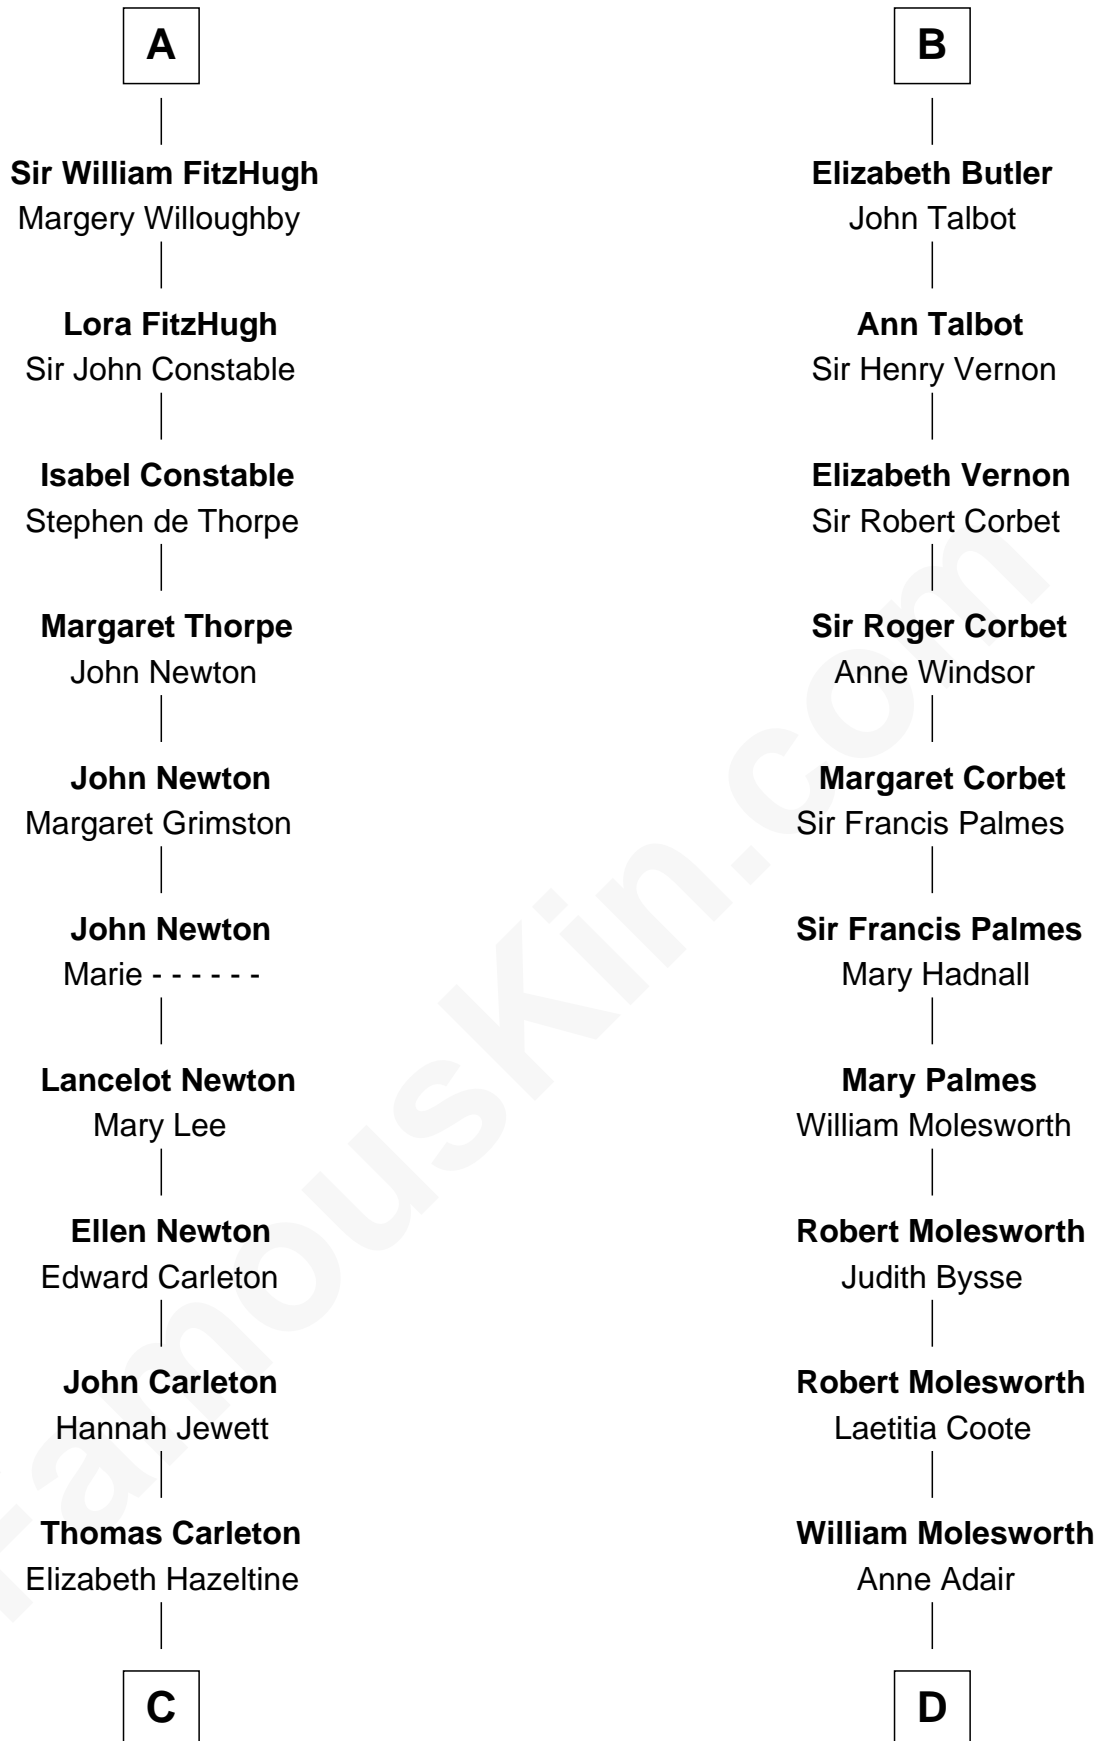

## Relationship Chart of

**Charles A. Pillsbury**

*Co-Founder of C.A. Pillsbury Co.*

21st cousin of

**Joan Fontaine**

*Movie Actress*

**C**

**John Carleton**  
Hannah Platts

**Moses Carleton**  
Margaret Sprake

**Henry Carleton**  
Polly Greeley

**Margaret Sprague Carleton**  
George Alfred Pillsbury

**Charles A. Pillsbury**  
*Co-Founder of C.A. Pillsbury Co.*

**D**

**Richard Molesworth**  
Catherine Cobb

**John Molesworth**  
Louise Tomkyns

**Margaret Letitia Molesworth**  
Charles Richard De Havilland

**Walter Augustus De Havilland**  
Lillian Augusta Ruse

**Joan Fontaine**  
*Movie Actress*

FamousKin.com