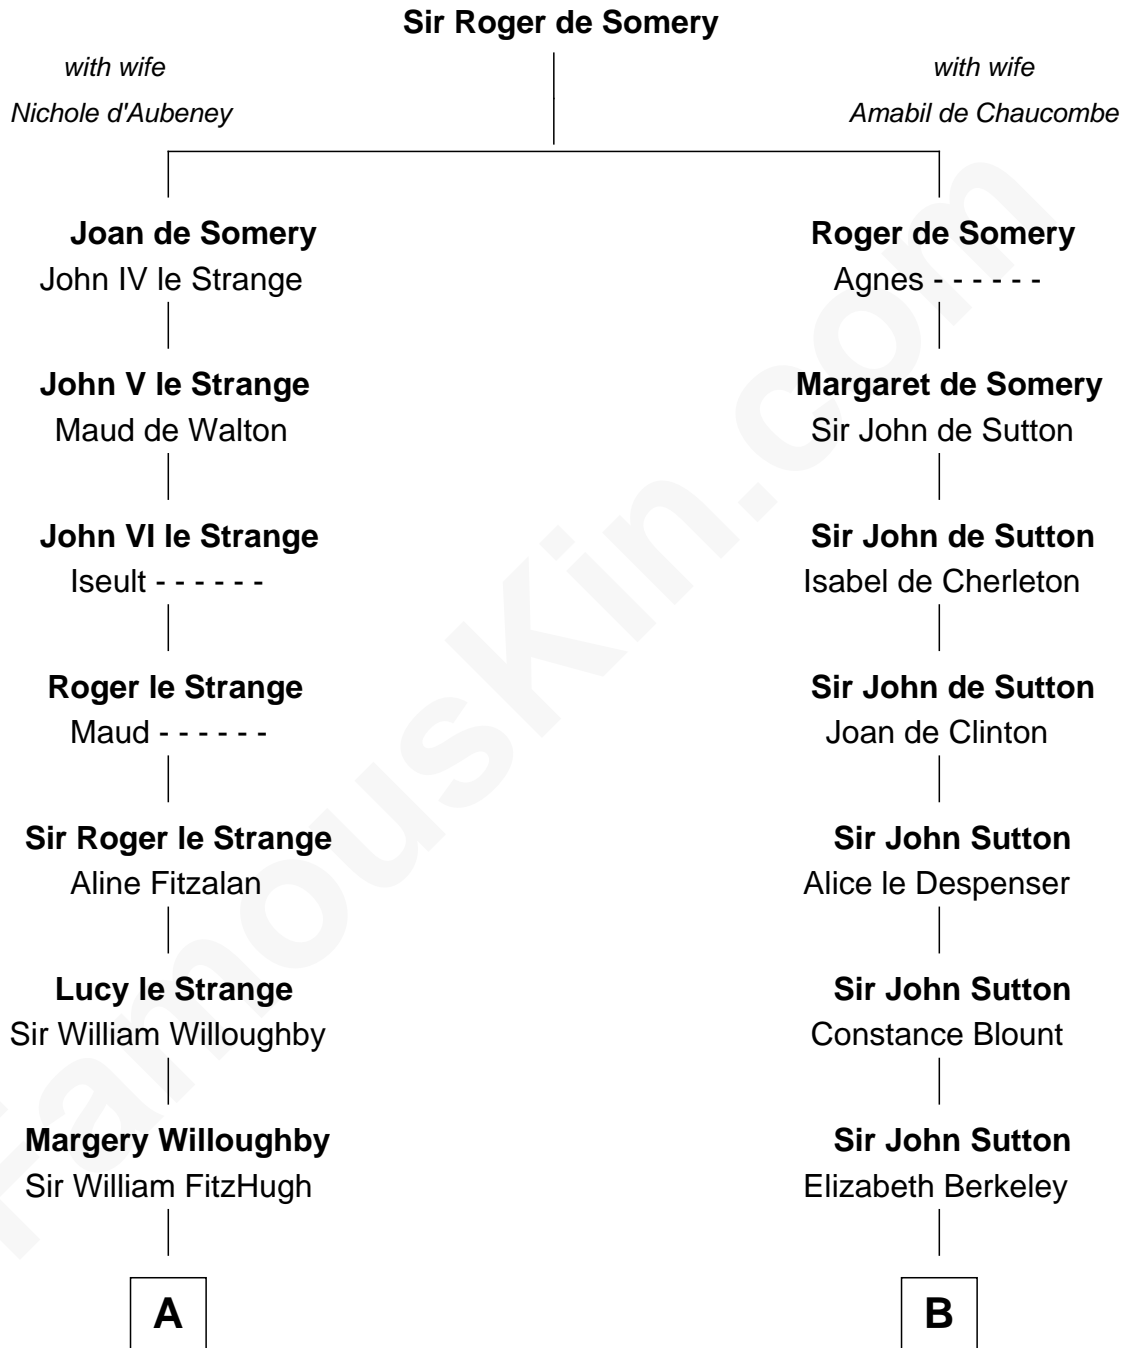

# FamousKin.com Relationship Chart of

**Charles A. Pillsbury**

*Co-Founder of C.A. Pillsbury Co.*

16th cousin 4 times removed of

**George Clinton**

*4th U.S. Vice President*

**C**

—  
**Moses Carleton**  
Margaret Sprake

—  
**Henry Carleton**  
Polly Greeley

—  
**Margaret Sprague Carleton**  
George Alfred Pillsbury

—  
**Charles A. Pillsbury**  
*Co-Founder of C.A. Pillsbury Co.*

FamousKin.com