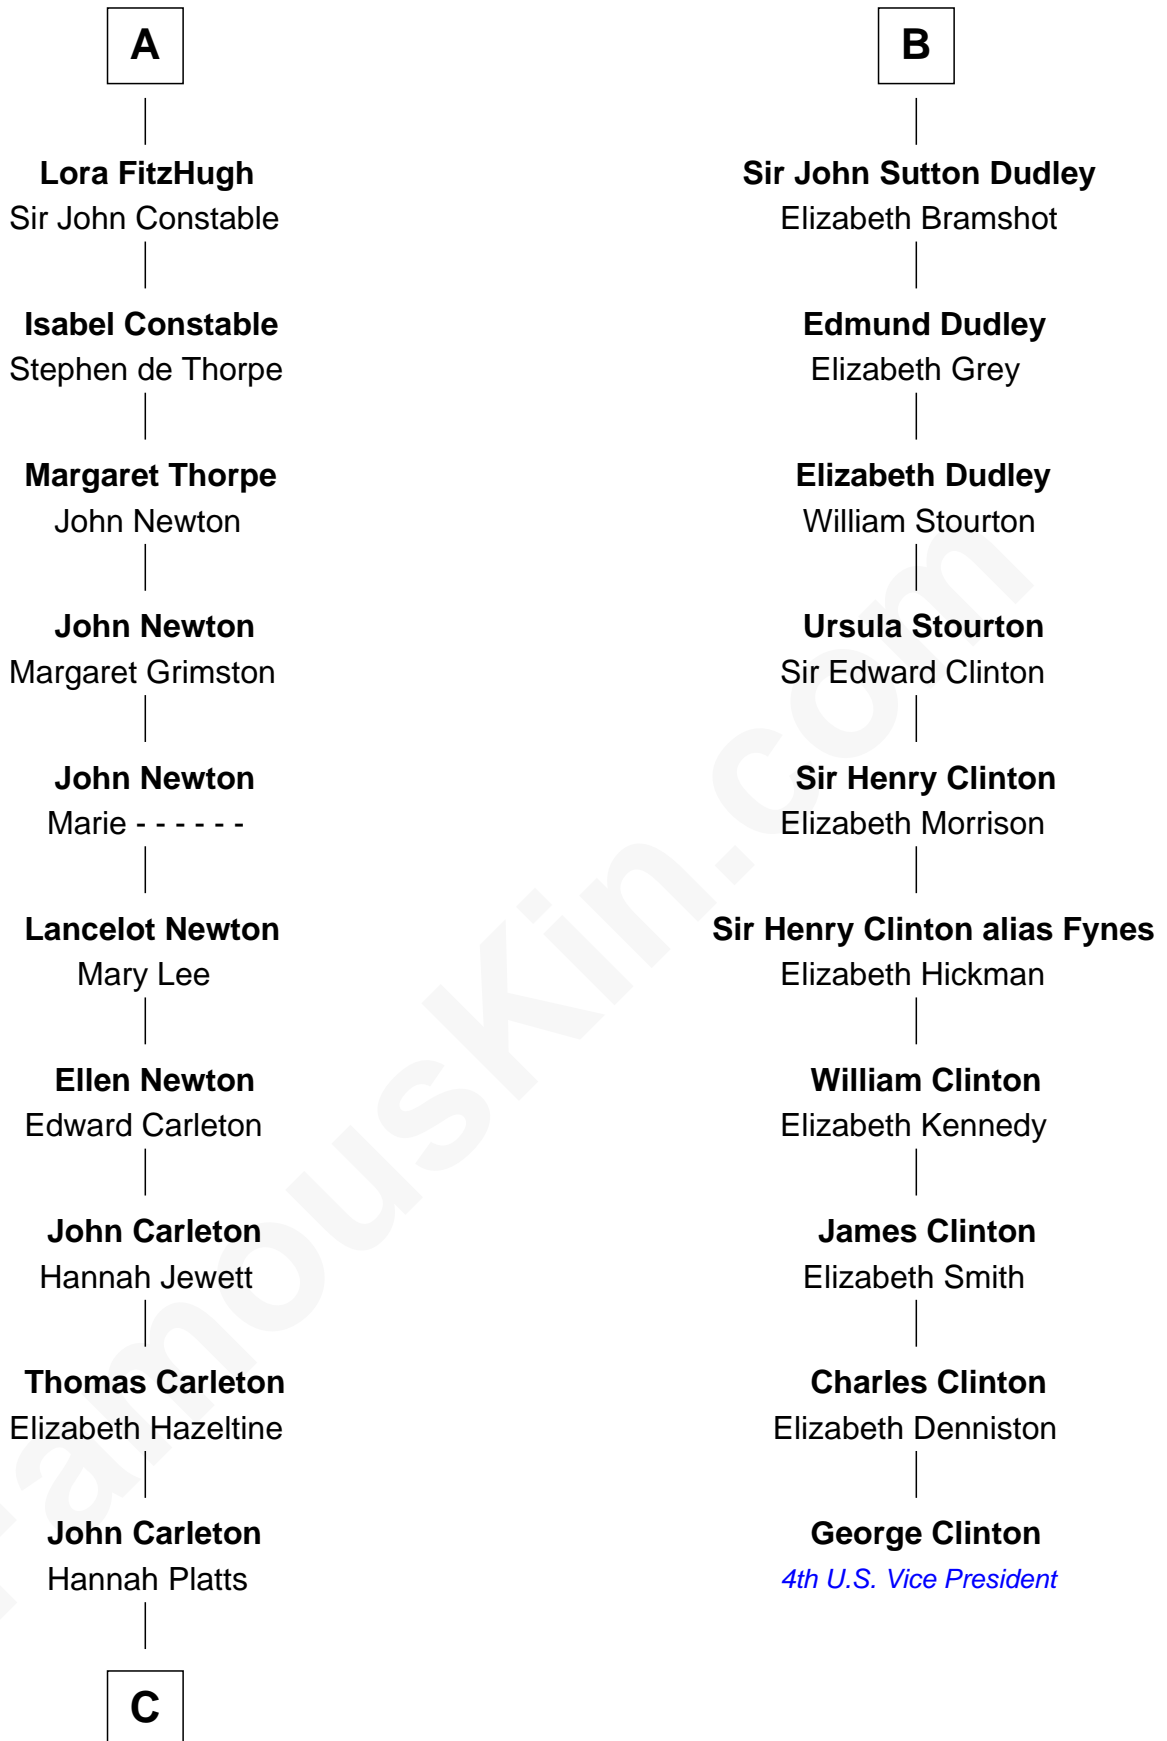

# FamousKin.com Relationship Chart of

**Charles A. Pillsbury**

*Co-Founder of C.A. Pillsbury Co.*

16th cousin 4 times removed of

**George Clinton**

*4th U.S. Vice President*

**C**

—  
**Moses Carleton**  
Margaret Sprake

—  
**Henry Carleton**  
Polly Greeley

—  
**Margaret Sprague Carleton**  
George Alfred Pillsbury

—  
**Charles A. Pillsbury**  
*Co-Founder of C.A. Pillsbury Co.*

FamousKin.com