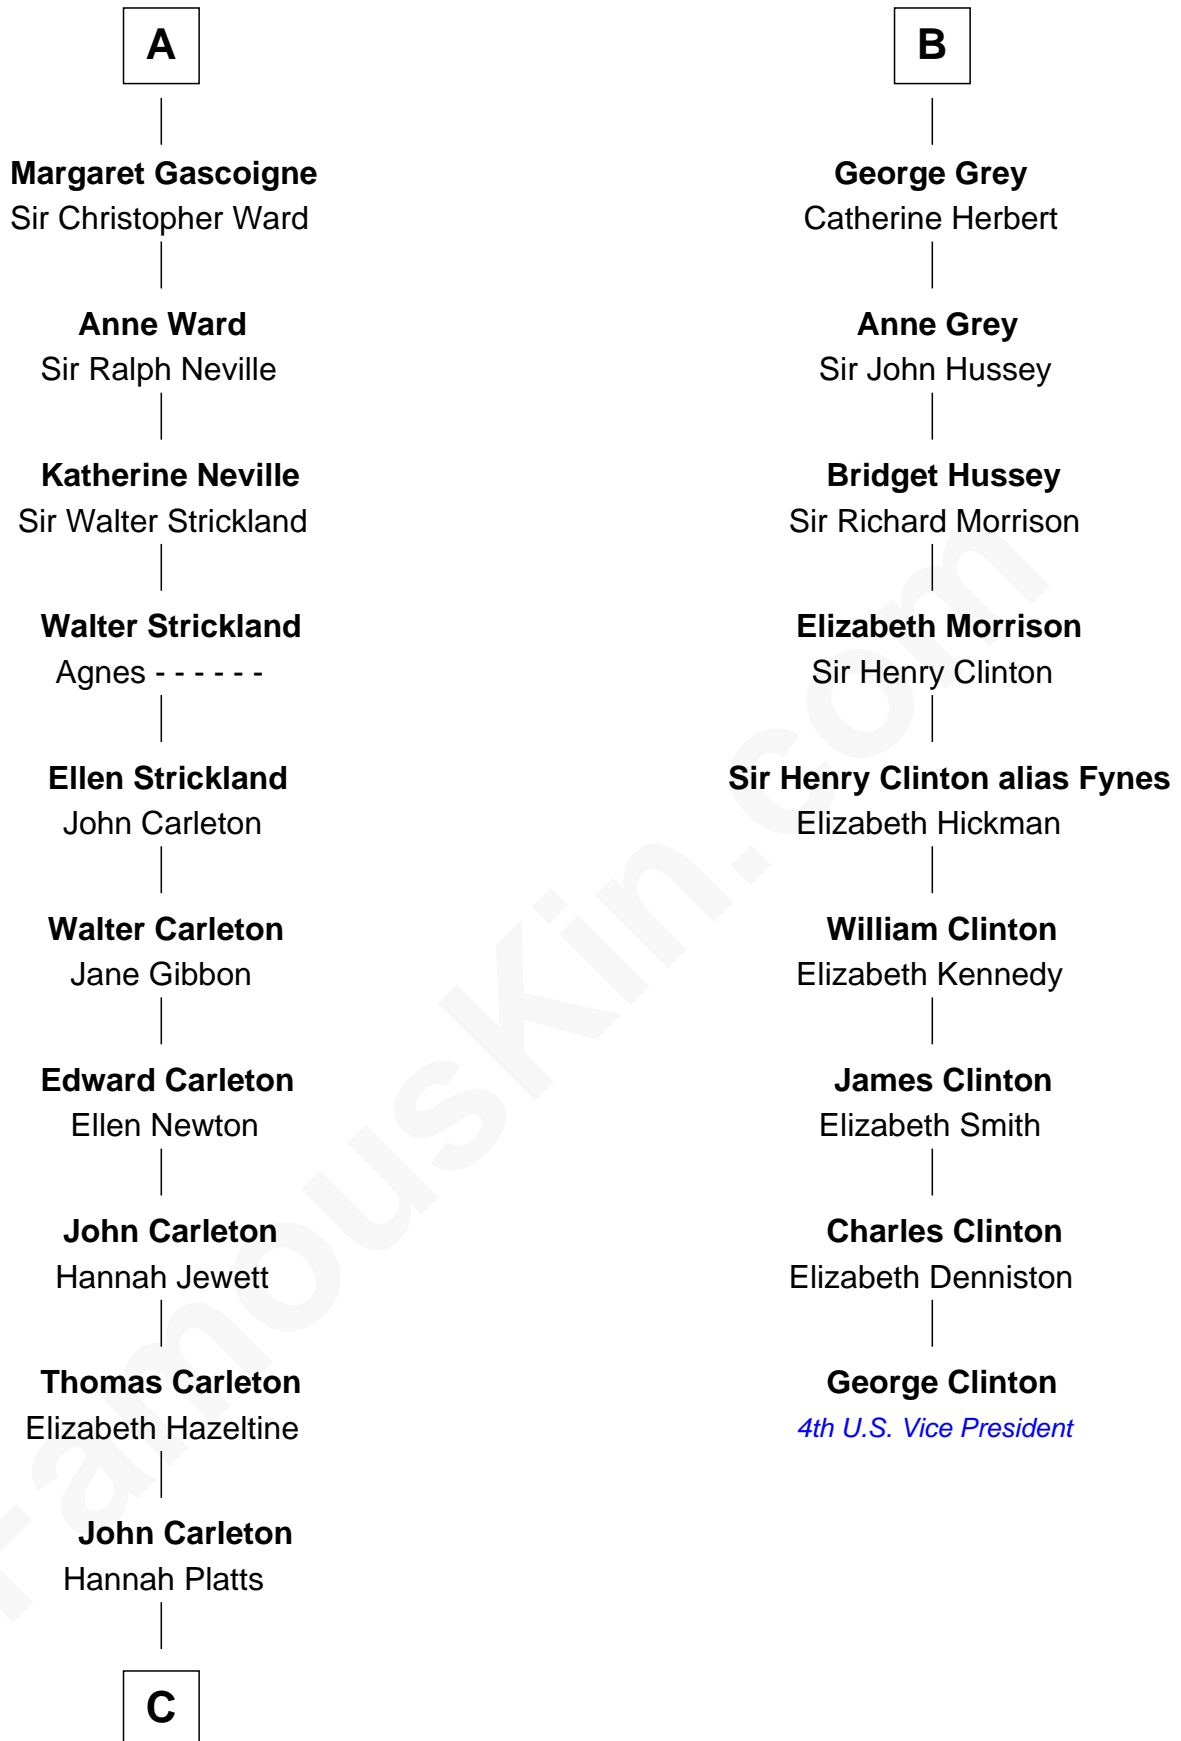

FamousKin.com

Relationship Chart of

Charles A. Pillsbury

Co-Founder of C.A. Pillsbury Co.

15th cousin 5 times removed of

George Clinton

4th U.S. Vice President

William de Beauchamp

Maud FitzJohn

C

—
Moses Carleton
Margaret Sprake

—
Henry Carleton
Polly Greeley

—
Margaret Sprague Carleton
George Alfred Pillsbury

—
Charles A. Pillsbury
Co-Founder of C.A. Pillsbury Co.

FamousKin.com