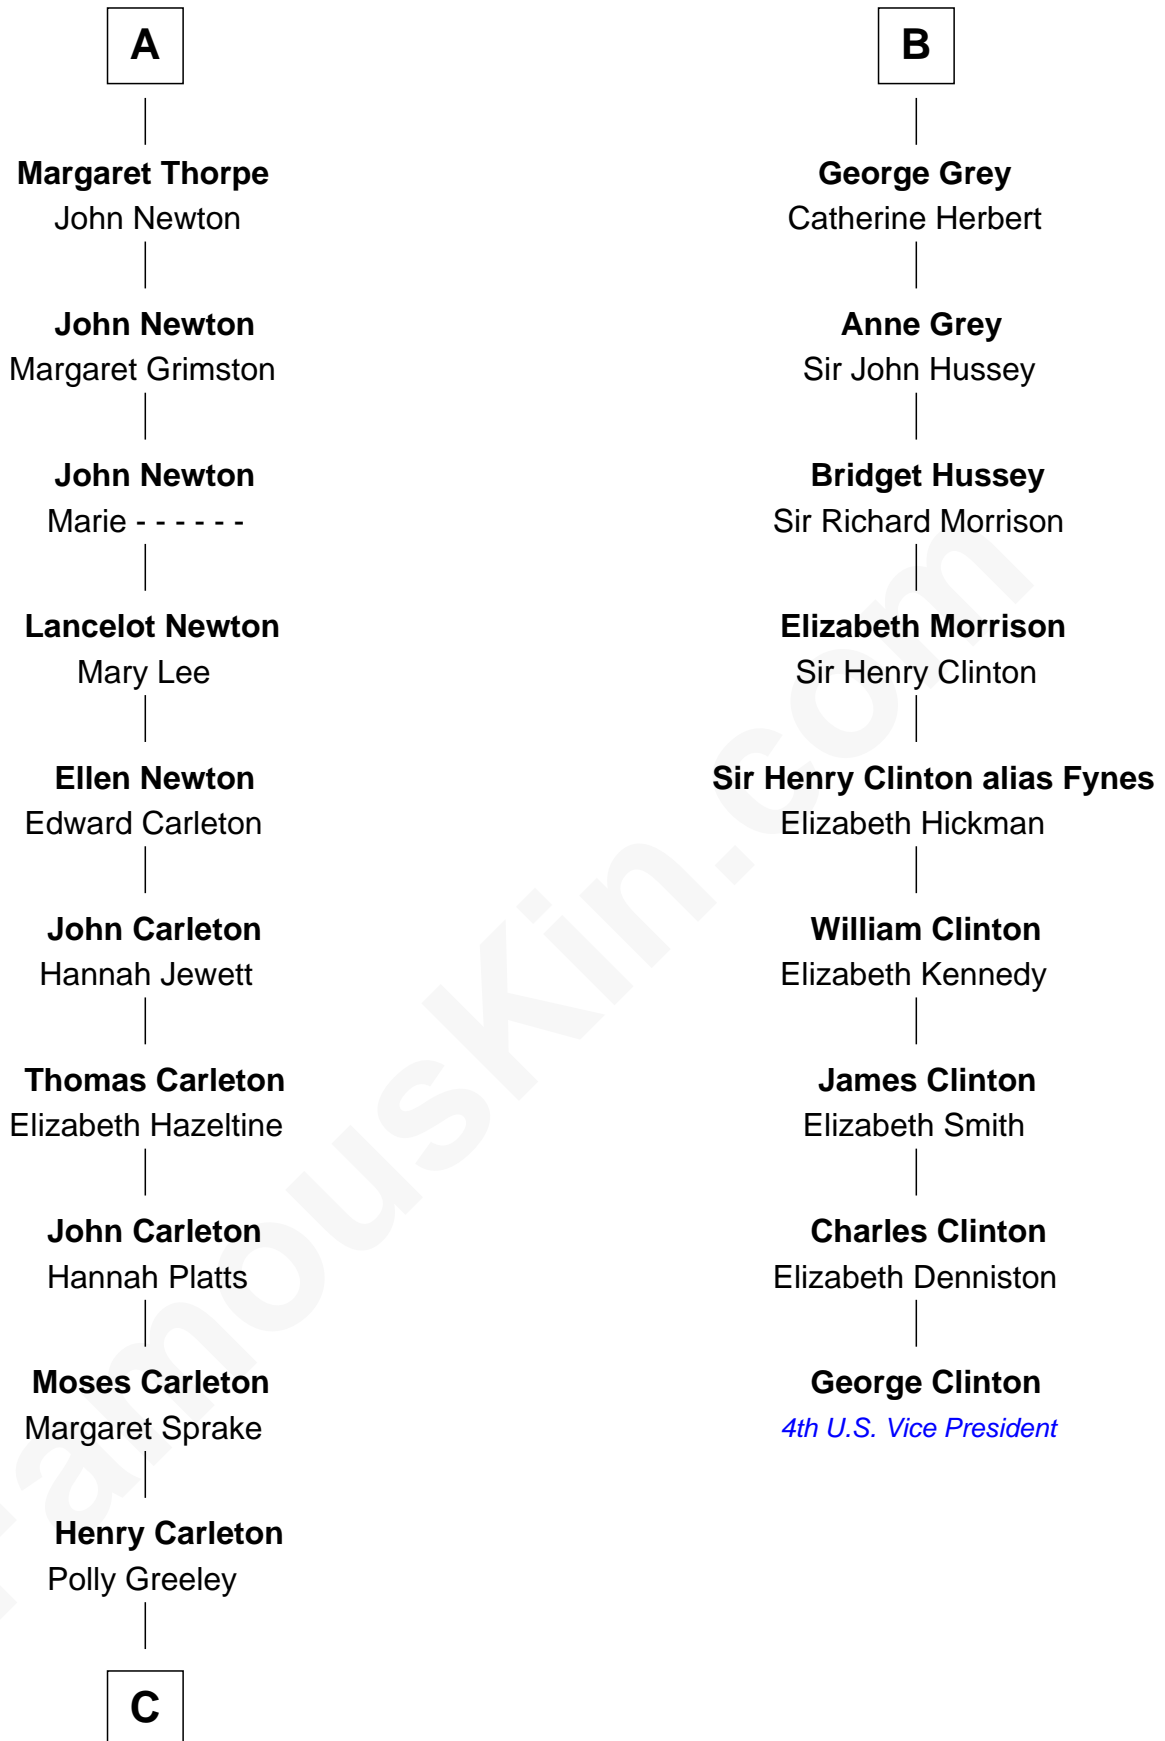

# FamousKin.com Relationship Chart of

**Charles A. Pillsbury**

*Co-Founder of C.A. Pillsbury Co.*

15th cousin 3 times removed of

**George Clinton**

*4th U.S. Vice President*

**Alexander Comyn**

Elisabeth de Quincy

C

—  
**Margaret Sprague Carleton**

George Alfred Pillsbury

—  
**Charles A. Pillsbury**

*Co-Founder of C.A. Pillsbury Co.*

FamousKin.com