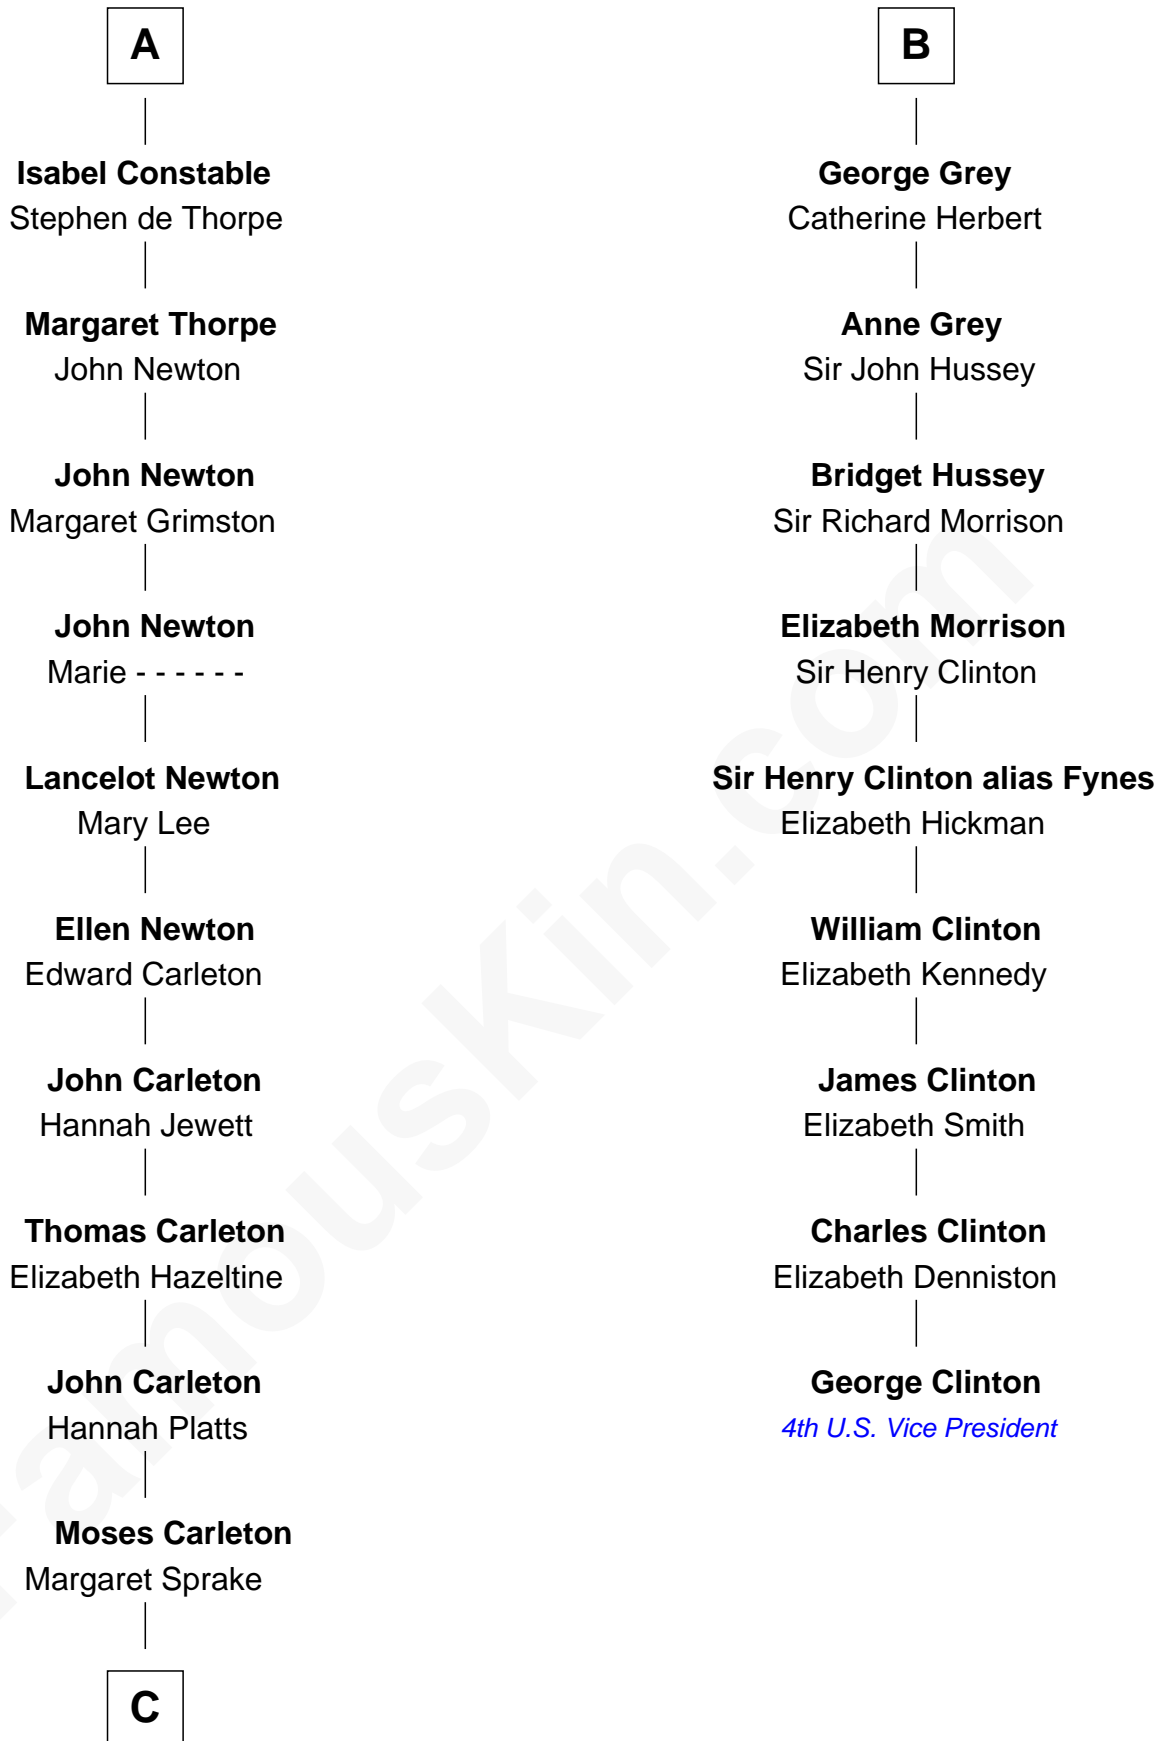

FamousKin.com Relationship Chart of

Charles A. Pillsbury

Co-Founder of C.A. Pillsbury Co.

15th cousin 4 times removed of

George Clinton

4th U.S. Vice President

Sir William de Ros

Lucy FitzPiers

Sir Reynold Grey

Sir John Grey

Constance de Holand

Sir Edmund Grey

Katherine Percy

B

C

Henry Carleton