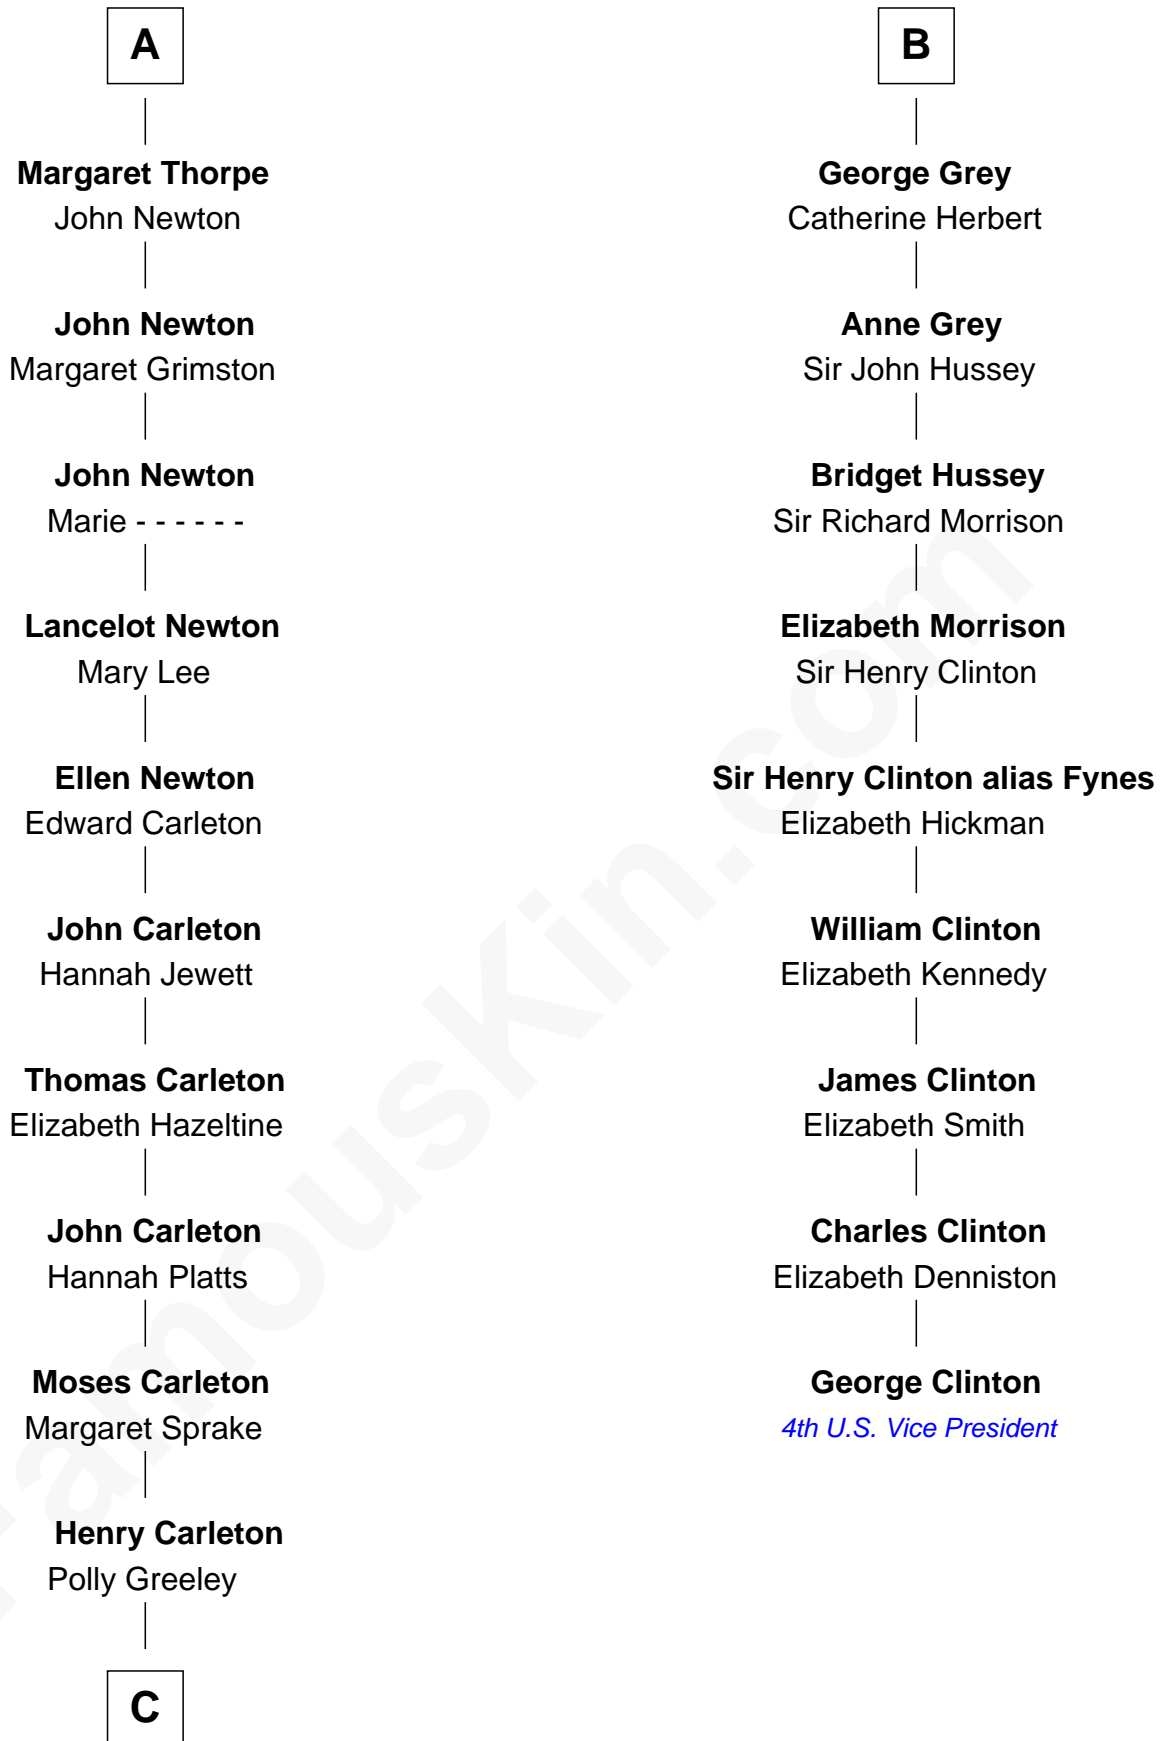

FamousKin.com Relationship Chart of

Charles A. Pillsbury

Co-Founder of C.A. Pillsbury Co.

15th cousin 3 times removed of

George Clinton

4th U.S. Vice President

William de Odingsells

Ela FitzWalter

Sir Roger de Herdeburgh

Ela Herdeburgh

Sir William de Boteler

Ankaret le Boteler

John le Strange

Eleanor le Strange

Sir Reynold de Grey

Sir Reynold Grey

Margaret de Ros

Sir John Grey

Constance de Holand

Sir Edmund Grey

Katherine Percy

B

C

—
Margaret Sprague Carleton