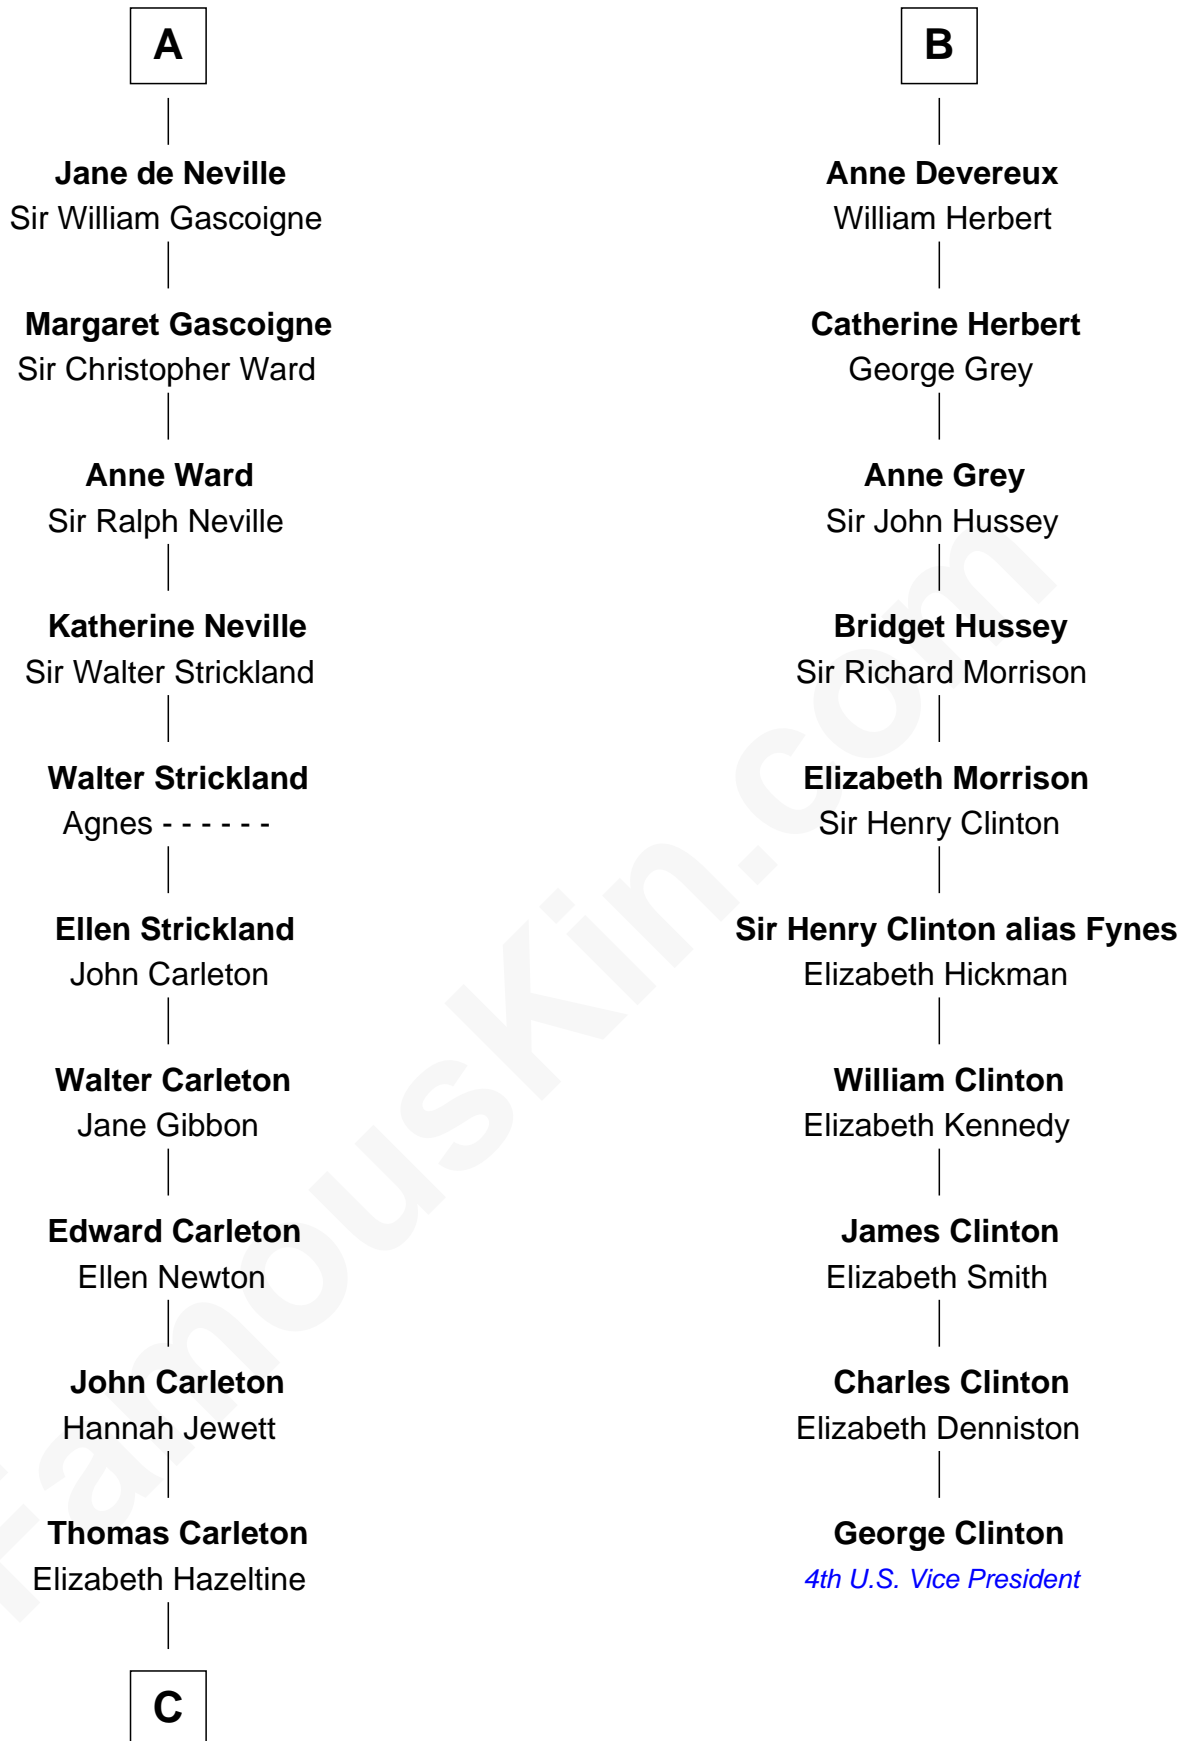

FamousKin.com Relationship Chart of

Charles A. Pillsbury

Co-Founder of C.A. Pillsbury Co.

16th cousin 5 times removed of

George Clinton

4th U.S. Vice President

Sir Humphrey de Bohun

Eleanor de Braiose

Sir Walter Devereux

Sir Walter Devereux

Elizabeth Bromwich

Sir Walter Devereux

Elizabeth Merbery

B

C

—
John Carleton
Hannah Platts