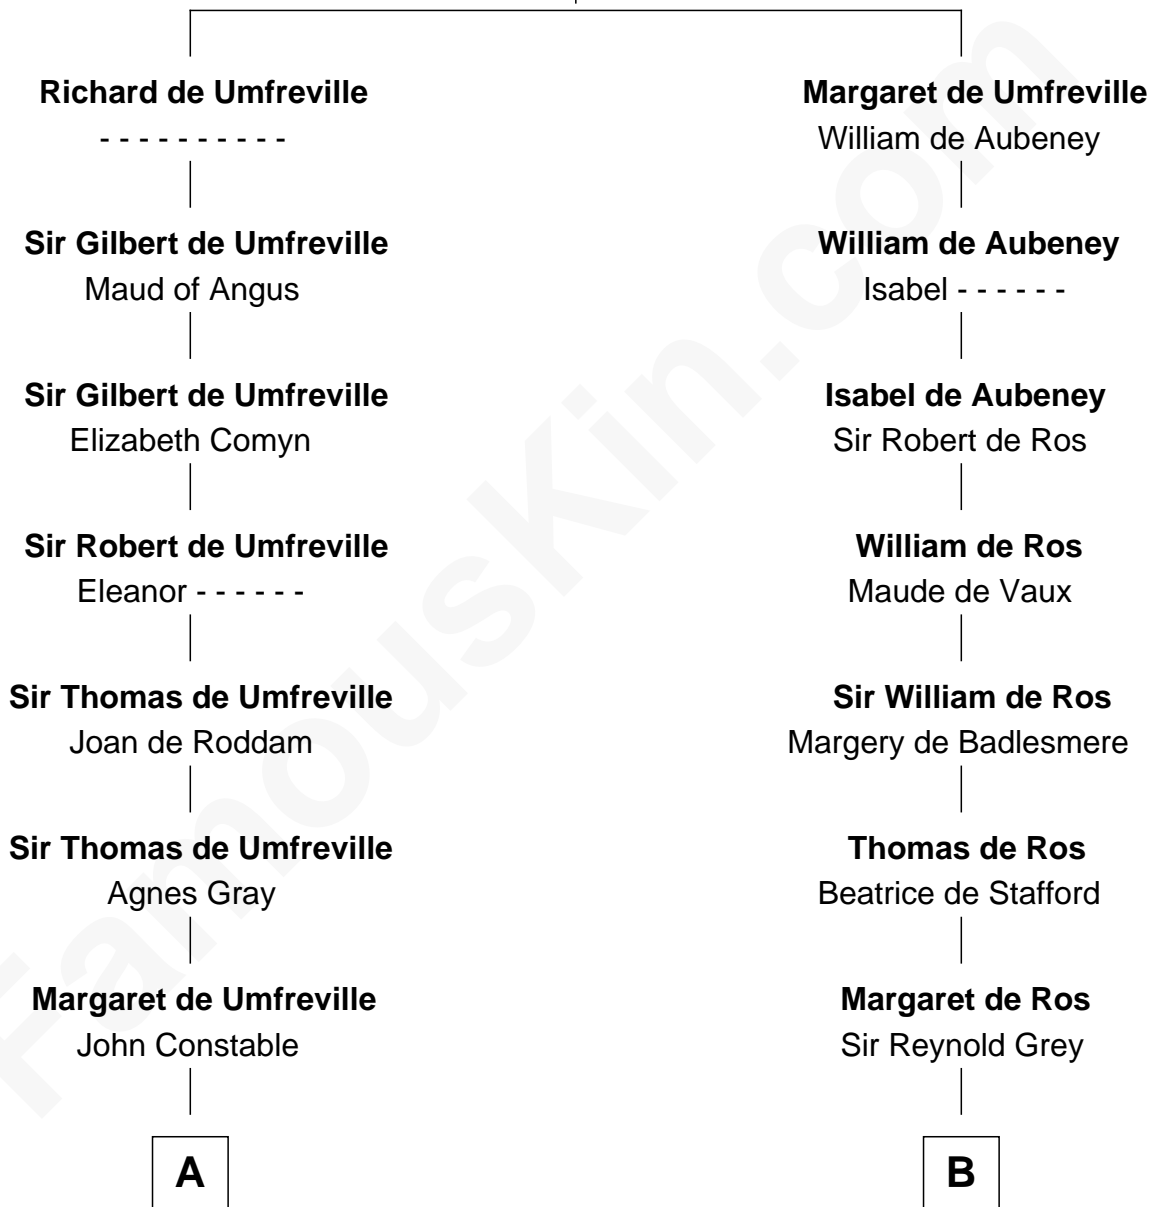

# FamousKin.com Relationship Chart of

**Charles A. Pillsbury**

*Co-Founder of C.A. Pillsbury Co.*

17th cousin 3 times removed of

**George Clinton**

*4th U.S. Vice President*

**Sir Odinel de Umfreville**

Alice de Lucy

**C**

—  
**Moses Carleton**  
Margaret Sprake

—  
**Henry Carleton**  
Polly Greeley

—  
**Margaret Sprague Carleton**  
George Alfred Pillsbury

—  
**Charles A. Pillsbury**  
*Co-Founder of C.A. Pillsbury Co.*