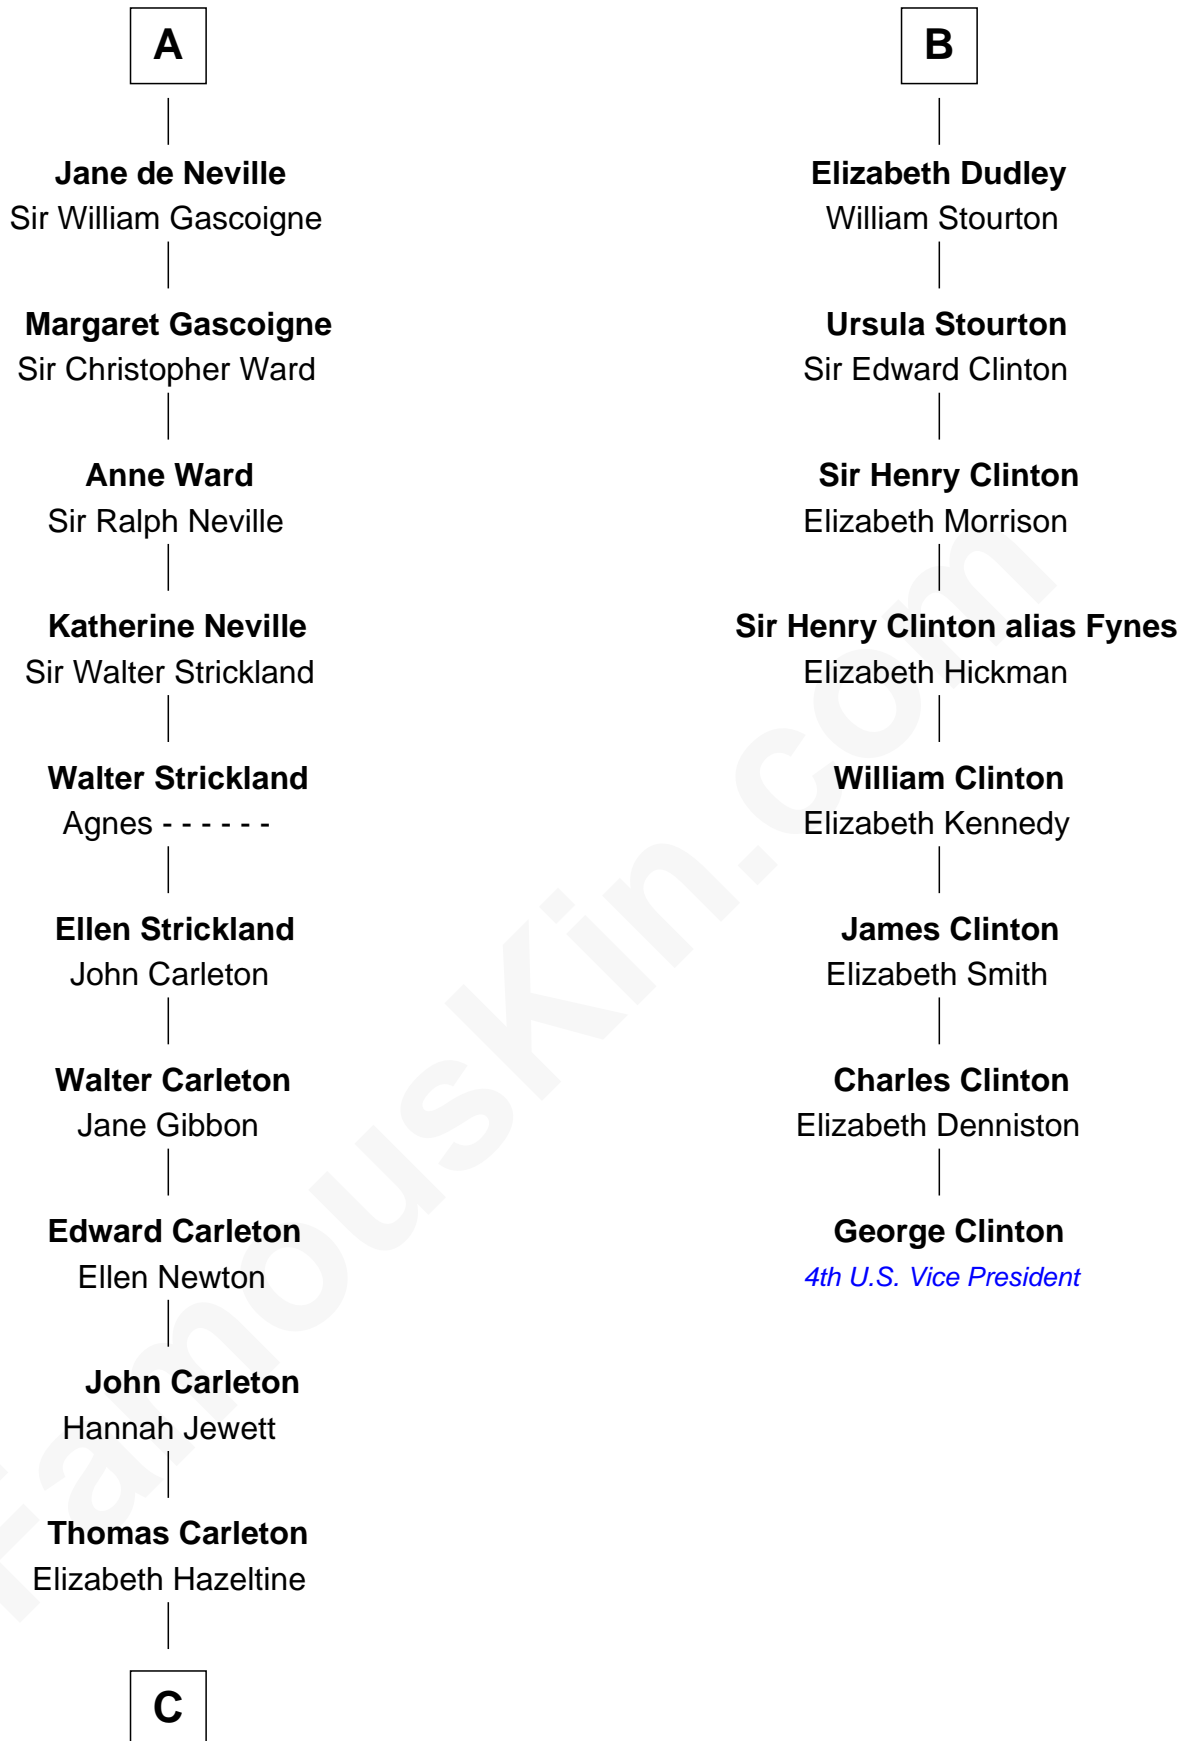

FamousKin.com Relationship Chart of

Charles A. Pillsbury

Co-Founder of C.A. Pillsbury Co.

14th cousin 7 times removed of

George Clinton

4th U.S. Vice President

Sir William de Ferrers

Margaret de Quincy

Sir Thomas de Berkeley

Sir Maurice de Berkeley

Eve la Zouche

Thomas de Berkeley

Katherine de Clyvedon

Sir John Berkeley

Elizabeth Betteshorne

Elizabeth Berkeley

Sir John Sutton

Sir John Sutton Dudley

Elizabeth Bramshot

Edmund Dudley

Elizabeth Grey

B

C

John Carleton
Hannah Platts