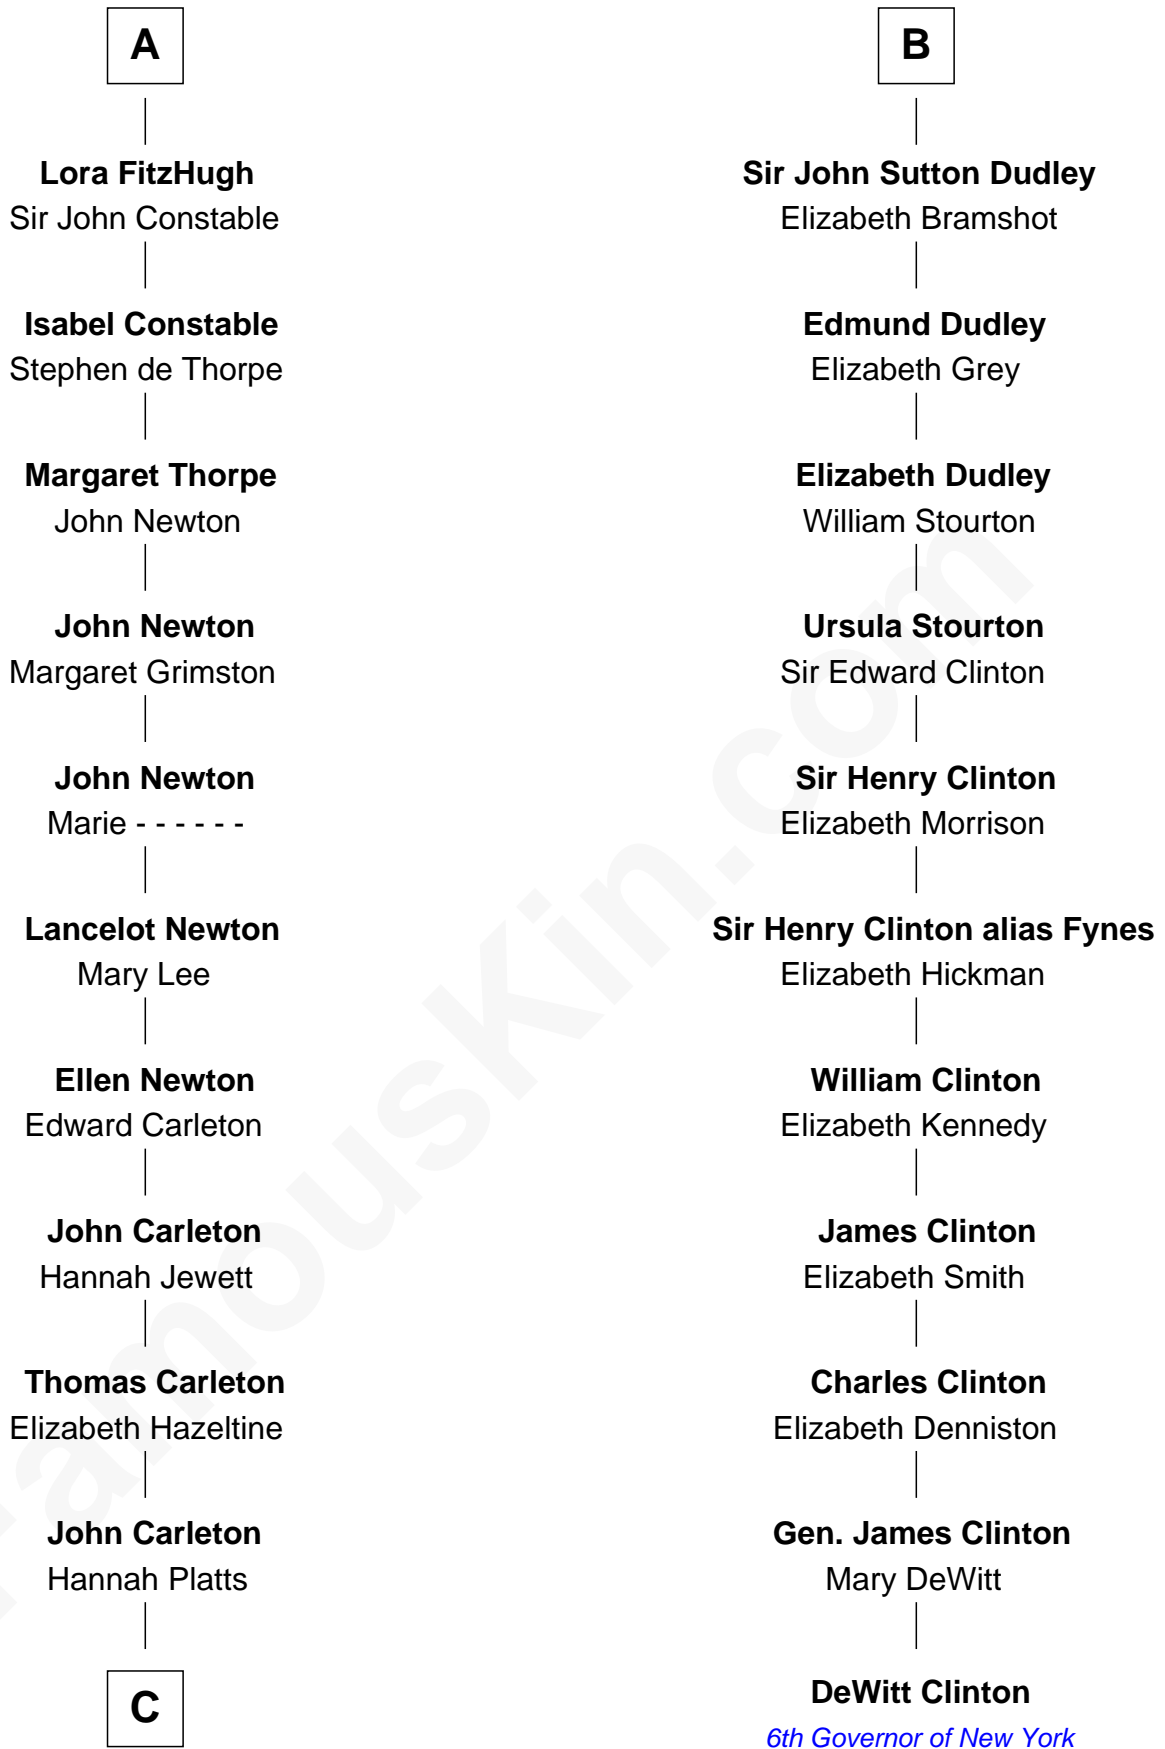

FamousKin.com Relationship Chart of

Charles A. Pillsbury

Co-Founder of C.A. Pillsbury Co.

17th cousin 3 times removed of

DeWitt Clinton

6th Governor of New York

C

—
Moses Carleton
Margaret Sprake

—
Henry Carleton
Polly Greeley

—
Margaret Sprague Carleton
George Alfred Pillsbury

—
Charles A. Pillsbury
Co-Founder of C.A. Pillsbury Co.

FamousKin.com